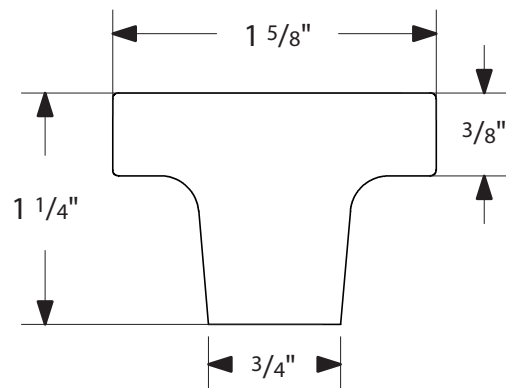

Rustic Modern Square Knob  
1-1/4"

Rustic Modern Square Knob  
1-5/8"

NOT DRAWN TO SCALE