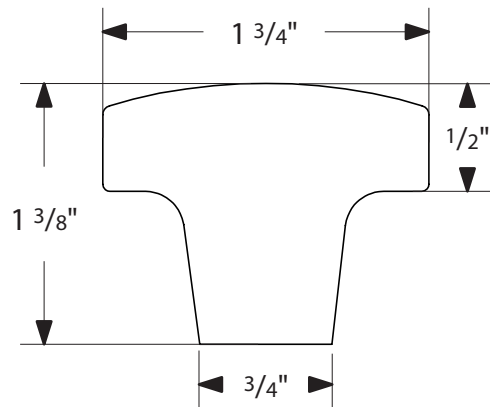

Rustic Modern Round Knob
1-3/8"

Rustic Modern Round Knob
1-3/4"

NOT DRAWN TO SCALE