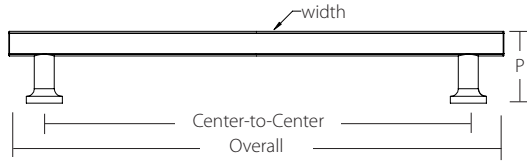

FREESTONE APPLIANCE PULL

Product Code	C-to-C	Overall	Projection(P)	Width	Base
87001	12"	14"	2"	1 1/16"	1"
87002	18"	20"	2"	1 1/16"	1"

MOD HEX APPLIANCE PULL

Product Code	C-to-C	Overall	Projection(P)	Width	Base
87003	12"	14 3/4"	2"	1 1/16"	5/8"
87004	18"	20 5/8"	2 1/8"	3/4"	5/8"

BAR APPLIANCE PULL

Product Code	C-to-C	Overall	Projection(P)	Width	Base (B)
86351	12"	15 1/4"	2"	7/8"	5/8"
86352	18"	21 1/4"	2"	7/8"	5/8"

BAUHAUS APPLIANCE PULL

Product Code	C-to-C	Overall	Projection(P)	Width	Base
86345	12"	12 5/8"	1 7/8"	1"	5/8" x 1"
86346	18"	18 5/8"	1 7/8"	1"	5/8" x 1"