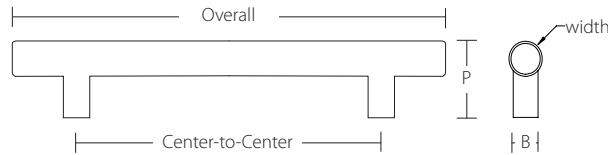

FREESTONE APPLIANCE PULL

Product Code	C-to-C	Overall	Projection(P)	Width	Base
87001	12"	14"	2"	1 1/16"	1"
87002	18"	20"	2"	1 1/16"	1"

MOD HEX APPLIANCE PULL

Product Code	C-to-C	Overall	Projection(P)	Width	Base
87003	12"	14 3/4"	2"	1 1/16"	5/8"
87004	18"	20 5/8"	2 1/8"	3/4"	5/8"

BAR APPLIANCE PULL

Product Code	C-to-C	Overall	Projection(P)	Width	Base (B)
86351	12"	15 1/4"	2"	7/8"	5/8"
86352	18"	21 1/4"	2"	7/8"	5/8"

BAUHAUS APPLIANCE PULL

Product Code	C-to-C	Overall	Projection(P)	Width	Base
86345	12"	12 5/8"	1 7/8"	1"	5/8" x 1"
86346	18"	18 5/8"	1 7/8"	1"	5/8" x 1"