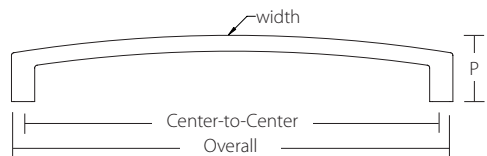

FREESTONE APPLIANCE PULL

Product Code	C-to-C	Overall	Projection(P)	Width	Base
87001	12"	14"	2"	1 1/16"	1"
87002	18"	20"	2"	1 1/16"	1"

MOD HEX APPLIANCE PULL

Product Code	C-to-C	Overall	Projection(P)	Width	Base
87003	12"	14 3/4"	2"	1 1/16"	5/8"
87004	18"	20 5/8"	2 1/8"	3/4"	5/8"

BAR APPLIANCE PULL

Product Code	C-to-C	Overall	Projection(P)	Width	Base (B)
86351	12"	15 1/4"	2"	7/8"	5/8"
86352	18"	21 1/4"	2"	7/8"	5/8"

BAUHAUS APPLIANCE PULL

Product Code	C-to-C	Overall	Projection(P)	Width	Base
86345	12"	12 5/8"	1 7/8"	1"	5/8" x 1"
86346	18"	18 5/8"	1 7/8"	1"	5/8" x 1"