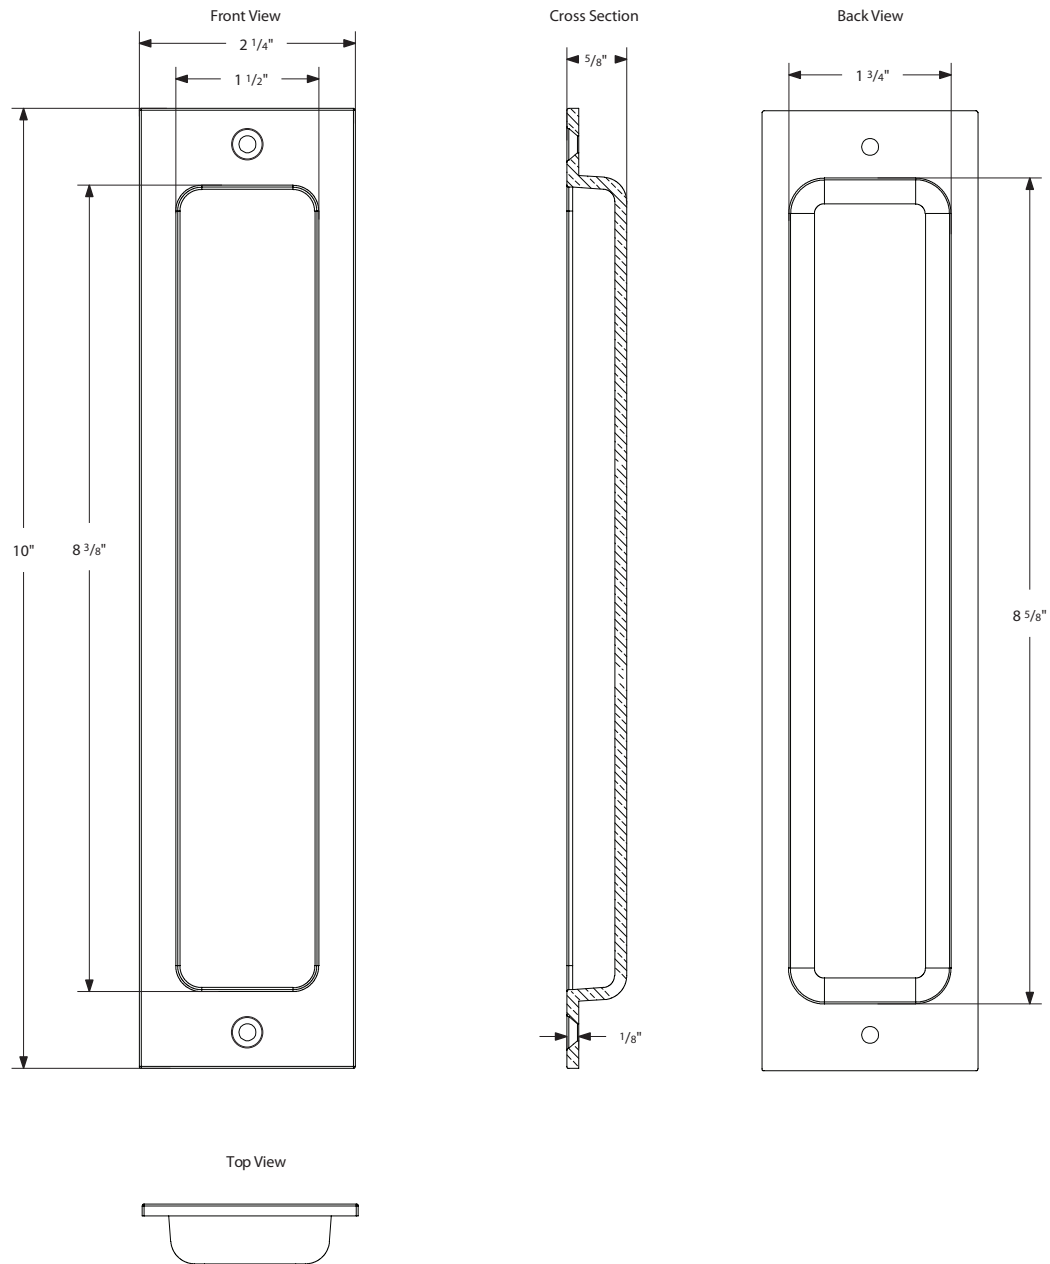

Sandcast Bronze Rustic Modern Rectangular Flush Pull - 10"

\*NOTE: NOT DRAWN TO SCALE.