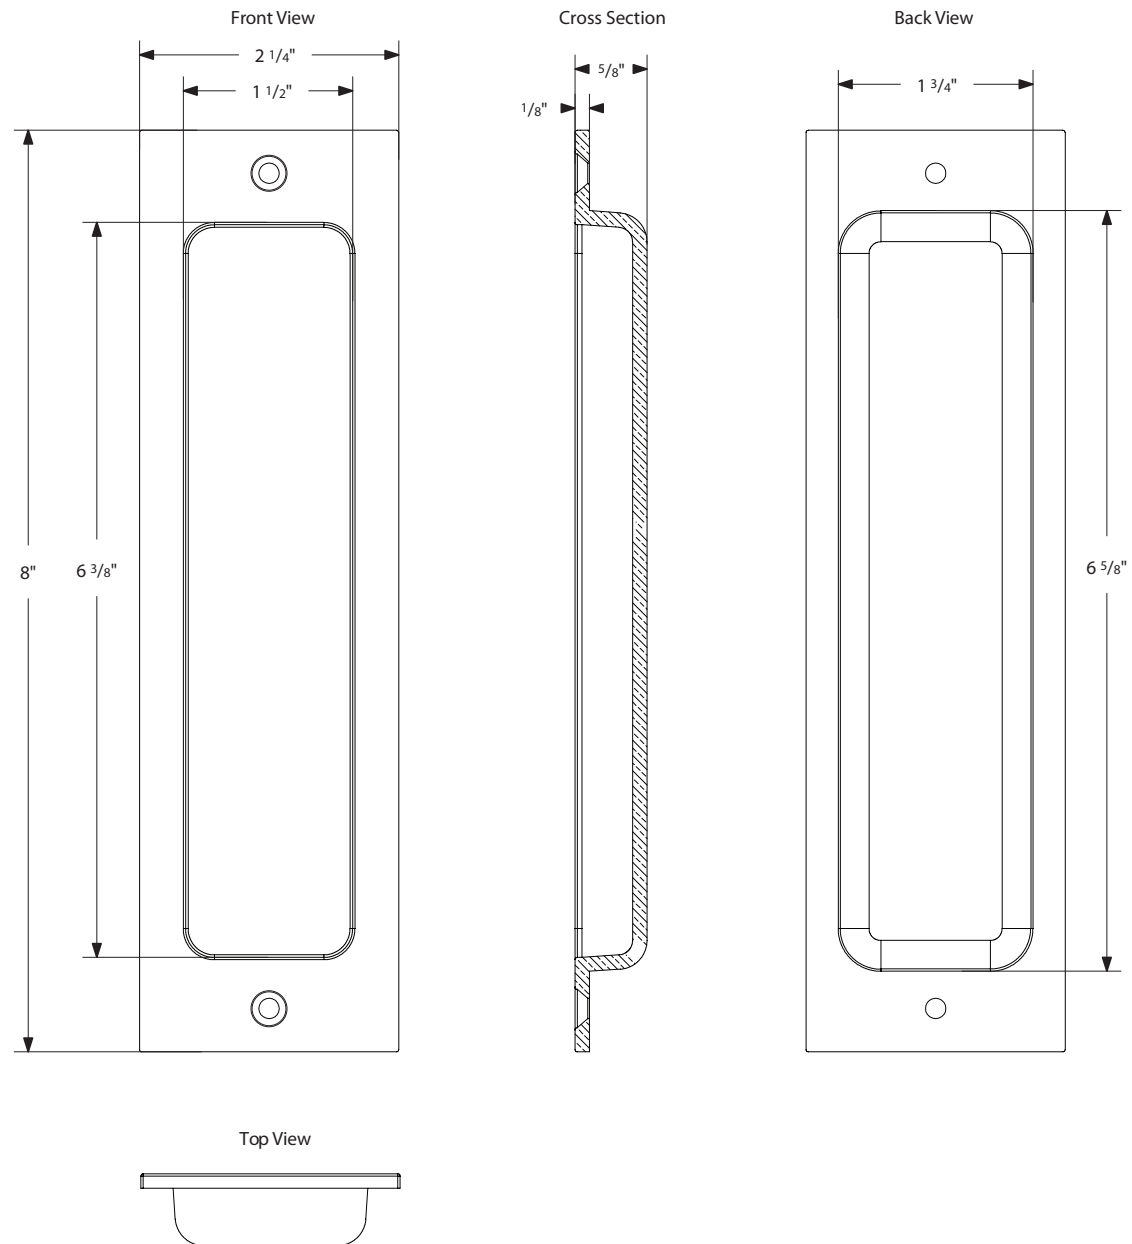

Sandcast Bronze Rustic Modern Rectangular Flush Pull - 8"

*NOTE: NOT DRAWN TO SCALE.