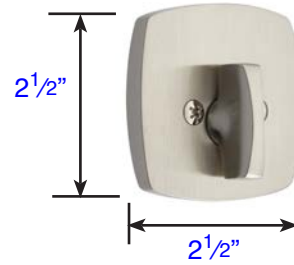

Urban Modern Style Deadbolt

Exterior Trim (8426)
• Projection is $\frac{1}{2}$ "
• 8326 same on both sides

Interior Trim (8426)
• Projection is $1\frac{1}{16}$ "
• Thickness is $\frac{3}{8}$ "