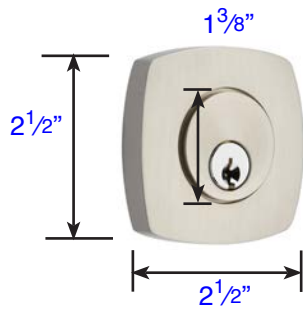

Urban Modern Style Deadbolt

Exterior Trim (8426)
• Projection is $\frac{1}{2}$ "
• 8326 same on both sides

Interior Trim (8426)
• Projection is $1\frac{1}{16}$ "
• Thickness is $\frac{3}{8}$ "