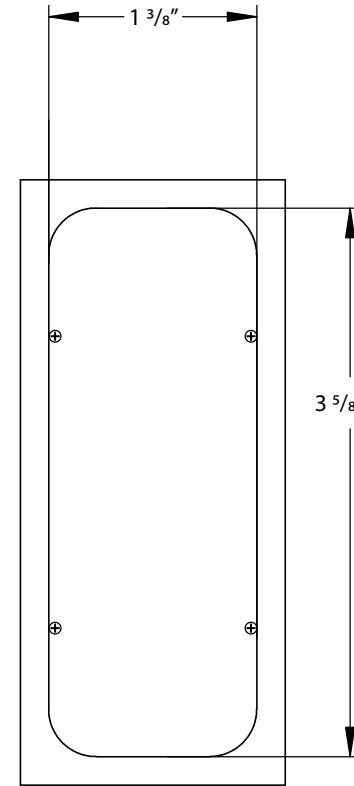

MODERN RECTANGULAR FLUSH PULL - 4"

FRONT VIEW

CROSS SECTION

BACK VIEW

TOP VIEW

*Note: For general info only. Not drawn to scale. Do not use as a drilling template.