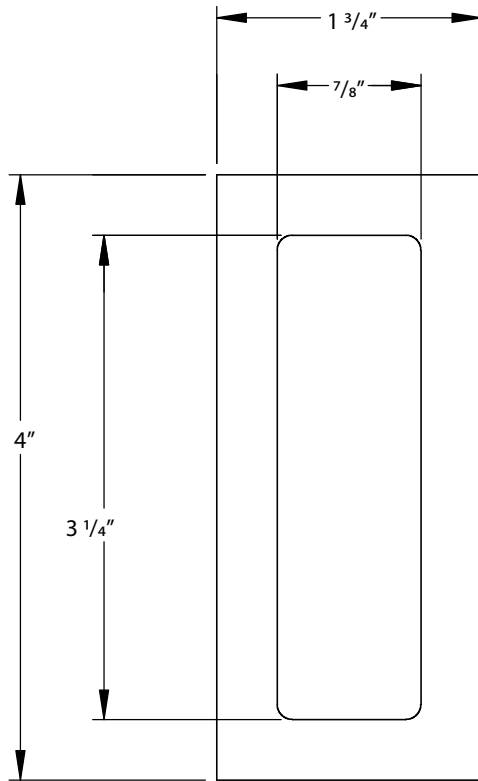

MODERN RECTANGULAR FLUSH PULL - 4"

FRONT VIEW

CROSS SECTION

BACK VIEW

TOP VIEW

*Note: For general info only. Not drawn to scale. Do not use as a drilling template.