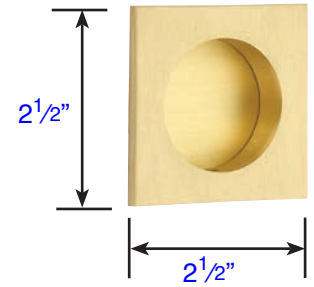

Modern Rectangular  
Flush Pulls  
4" (220304)  
6" (220306)  
7" (220307)  
10" (220310)

Rectangular Flush Pull (2201)

Square Flush Pull (2213)  
*Fits standard 2 1/8" door prep*

Edge Pull with Screws (2221)

Door Stop  
3" (2232) & 4" (2231)  
Base = 1 1/4"

2 1/2" Dia.

Round Flush Pull (2211)  
*Fits standard 2 1/8" door prep*

Ball Catch  
with Strike & Screws (8802)

Roller Catch  
with Strike & Screws (8801)