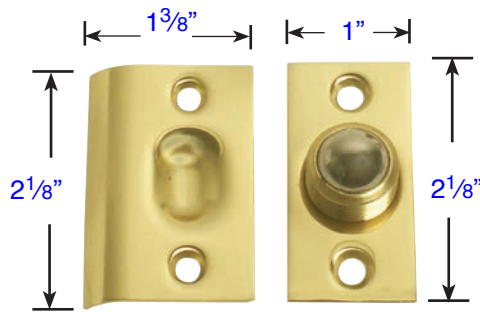

Modern Rectangular  
Flush Pulls  
4" (220304)  
6" (220306)  
7" (220307)  
10" (220310)

Rectangular Flush Pull (2201)

Square Flush Pull (2213)  
*Fits standard 2 1/8" door prep*

Edge Pull with Screws (2221)

Door Stop  
3" (2232) & 4" (2231)  
Base = 1 1/4"

2 1/2" Dia.

Round Flush Pull (2211)  
*Fits standard 2 1/8" door prep*

Ball Catch  
with Strike & Screws (8802)

Roller Catch  
with Strike & Screws (8801)