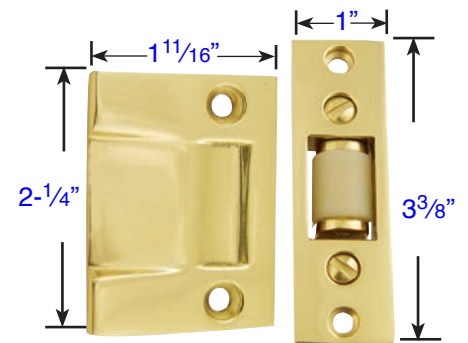

Modern Rectangular  
Flush Pulls  
4" (220304)  
6" (220306)  
7" (220307)  
10" (220310)

Rectangular Flush Pull (2201)

Square Flush Pull (2213)  
*Fits standard 2 1/8" door prep*

Edge Pull with Screws (2221)

Door Stop  
3" (2232) & 4" (2231)  
Base = 1 1/4"

2 1/2" Dia.

Round Flush Pull (2211)  
*Fits standard 2 1/8" door prep*

Ball Catch  
with Strike & Screws (8802)

Roller Catch  
with Strike & Screws (8801)

Hinge Pivot Stop  
(2241)

Extended Button Tip  
(2242)