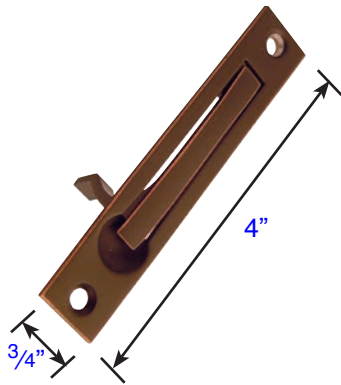

Modern Rectangular  
Flush Pulls  
4" (220304)  
6" (220306)  
7" (220307)  
10" (220310)

Rectangular Flush Pull (2201)

Square Flush Pull (2213)  
*Fits standard 2 1/8" door prep*

Edge Pull with Screws (2221)

Door Stop  
3" (2232) & 4" (2231)  
Base = 1 1/4"

2 1/2" Dia.

Round Flush Pull (2211)  
*Fits standard 2 1/8" door prep*

Ball Catch  
with Strike & Screws (8802)

Roller Catch  
with Strike & Screws (8801)