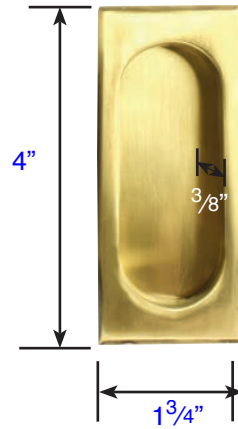

Modern Rectangular  
Flush Pulls  
4" (220304)  
6" (220306)  
7" (220307)  
10" (220310)

Rectangular Flush Pull (2201)

Square Flush Pull (2213)  
*Fits standard 2 1/8" door prep*

Edge Pull with Screws (2221)

Door Stop  
3" (2232) & 4" (2231)  
Base = 1 1/4"

2 1/2" Dia.

Round Flush Pull (2211)  
*Fits standard 2 1/8" door prep*

Ball Catch  
with Strike & Screws (8802)

Roller Catch  
with Strike & Screws (8801)