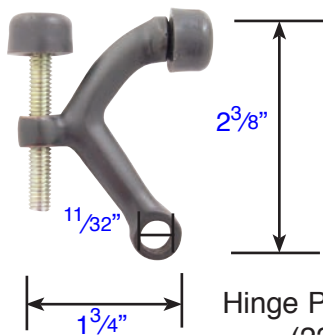

Modern Rectangular  
Flush Pulls  
4" (220304)  
6" (220306)  
7" (220307)  
10" (220310)

Rectangular Flush Pull (2201)

Square Flush Pull (2213)  
*Fits standard 2 1/8" door prep*

Edge Pull with Screws (2221)

Door Stop  
3" (2232) & 4" (2231)  
Base = 1 1/4"

2 1/2" Dia.

Round Flush Pull (2211)  
*Fits standard 2 1/8" door prep*

Ball Catch  
with Strike & Screws (8802)

Roller Catch  
with Strike & Screws (8801)

Hinge Pivot Stop  
(2241)

Extended Button Tip  
(2242)