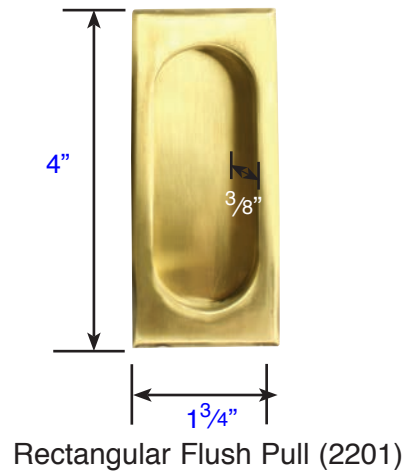

Modern Rectangular
Flush Pulls
4" (220304)
6" (220306)
7" (220307)
10" (220310)

Round Flush Pull (2211)
Fits standard 2 1/8" door prep

Edge Pull with Screws (2221)

Ball Catch
with Strike & Screws (8802)

Roller Catch
with Strike & Screws (8801)