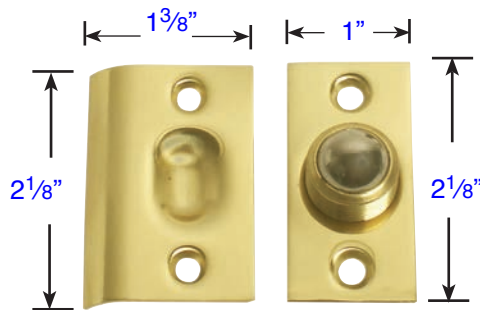

Modern Rectangular
Flush Pulls
4" (220304)
6" (220306)
7" (220307)
10" (220310)

Round Flush Pull (2211)
Fits standard 2 1/8" door prep

Edge Pull with Screws (2221)

Ball Catch
with Strike & Screws (8802)

Roller Catch
with Strike & Screws (8801)