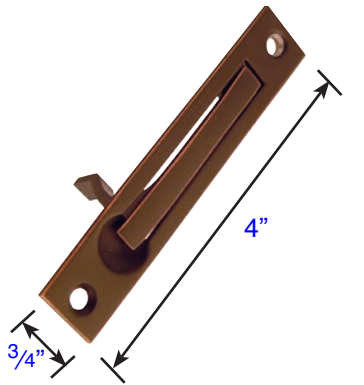

Modern Rectangular
Flush Pulls
4" (220304)
6" (220306)
7" (220307)
10" (220310)

Round Flush Pull (2211)
Fits standard 2 1/8" door prep

Edge Pull with Screws (2221)

Ball Catch
with Strike & Screws (8802)

Roller Catch
with Strike & Screws (8801)