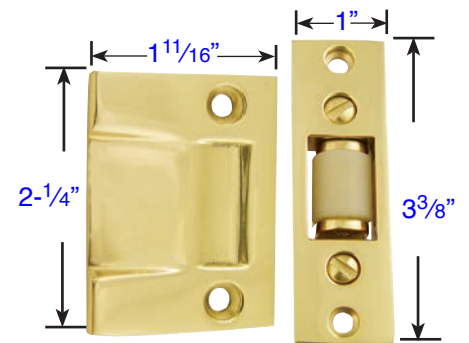

Modern Rectangular
Flush Pulls
4" (220304)
6" (220306)
7" (220307)
10" (220310)

Round Flush Pull (2211)
Fits standard 2 1/8" door prep

Edge Pull with Screws (2221)

Ball Catch
with Strike & Screws (8802)

Roller Catch
with Strike & Screws (8801)