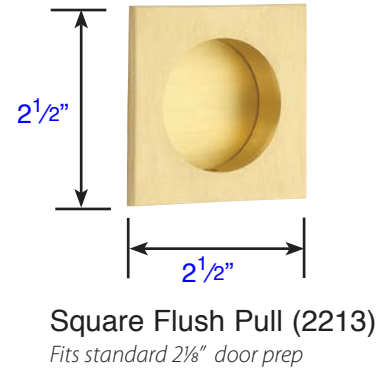

Modern Rectangular
Flush Pulls
4" (220304)
6" (220306)
7" (220307)
10" (220310)

Round Flush Pull (2211)
Fits standard 2 1/8" door prep

Edge Pull with Screws (2221)

Ball Catch
with Strike & Screws (8802)

Roller Catch
with Strike & Screws (8801)