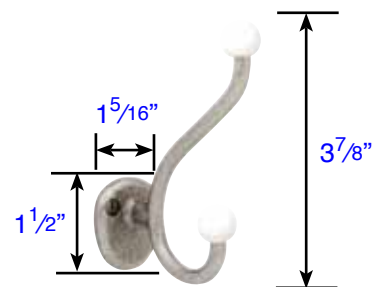

Wrought Steel Towel Bar

Projection: 3 5/16"

**Wrought Steel Bar Style Paper Holder
(2503)**

Projection: 3 5/16"

**Wrought Steel Spring Rod Style Paper Holder
(2504)**

Projection: 2 3/4"

**Wrought Steel Towel Ring
(2501)**

3" Projection

1 3/16" Screw-to-Screw

**Wrought Steel Robe Hook
(25050)**

Notes:
Rosette size same as on passage sets.