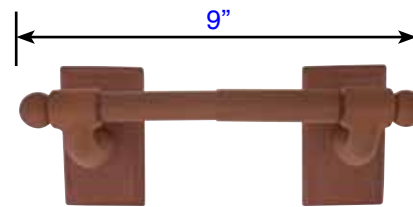

Wrought Steel Towel Bar

Projection: 3 5/16"

**Wrought Steel Bar Style Paper Holder
(2503)**

Projection: 3 5/16"

**Wrought Steel Spring Rod Style Paper Holder
(2504)**

Projection: 2 3/4"

**Wrought Steel Towel Ring
(2501)**

3" Projection

1 3/16" Screw-to-Screw

**Wrought Steel Robe Hook
(25050)**

Notes:
Rosette size same as on passage sets.