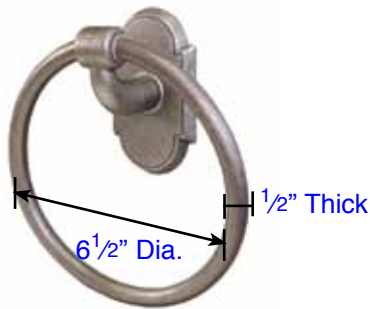

Wrought Steel Towel Bar

Projection: 3 5/16"

**Wrought Steel Bar Style Paper Holder
(2503)**

Projection: 3 5/16"

**Wrought Steel Spring Rod Style Paper Holder
(2504)**

Projection: 2 3/4"

**Wrought Steel Towel Ring
(2501)**

3" Projection

1 3/16" Screw-to-Screw

**Wrought Steel Robe Hook
(25050)**

Notes:
Rosette size same as on passage sets.