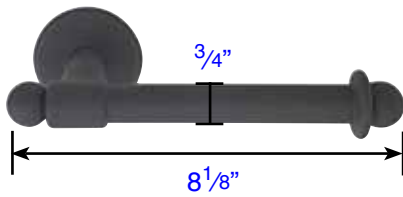

Wrought Steel Towel Bar

Projection: 3 5/16"

**Wrought Steel Bar Style Paper Holder
(2503)**

Projection: 3 5/16"

**Wrought Steel Spring Rod Style Paper Holder
(2504)**

Projection: 2 3/4"

**Wrought Steel Towel Ring
(2501)**

3" Projection

1 3/16" Screw-to-Screw

**Wrought Steel Robe Hook
(25050)**

Notes:
Rosette size same as on passage sets.