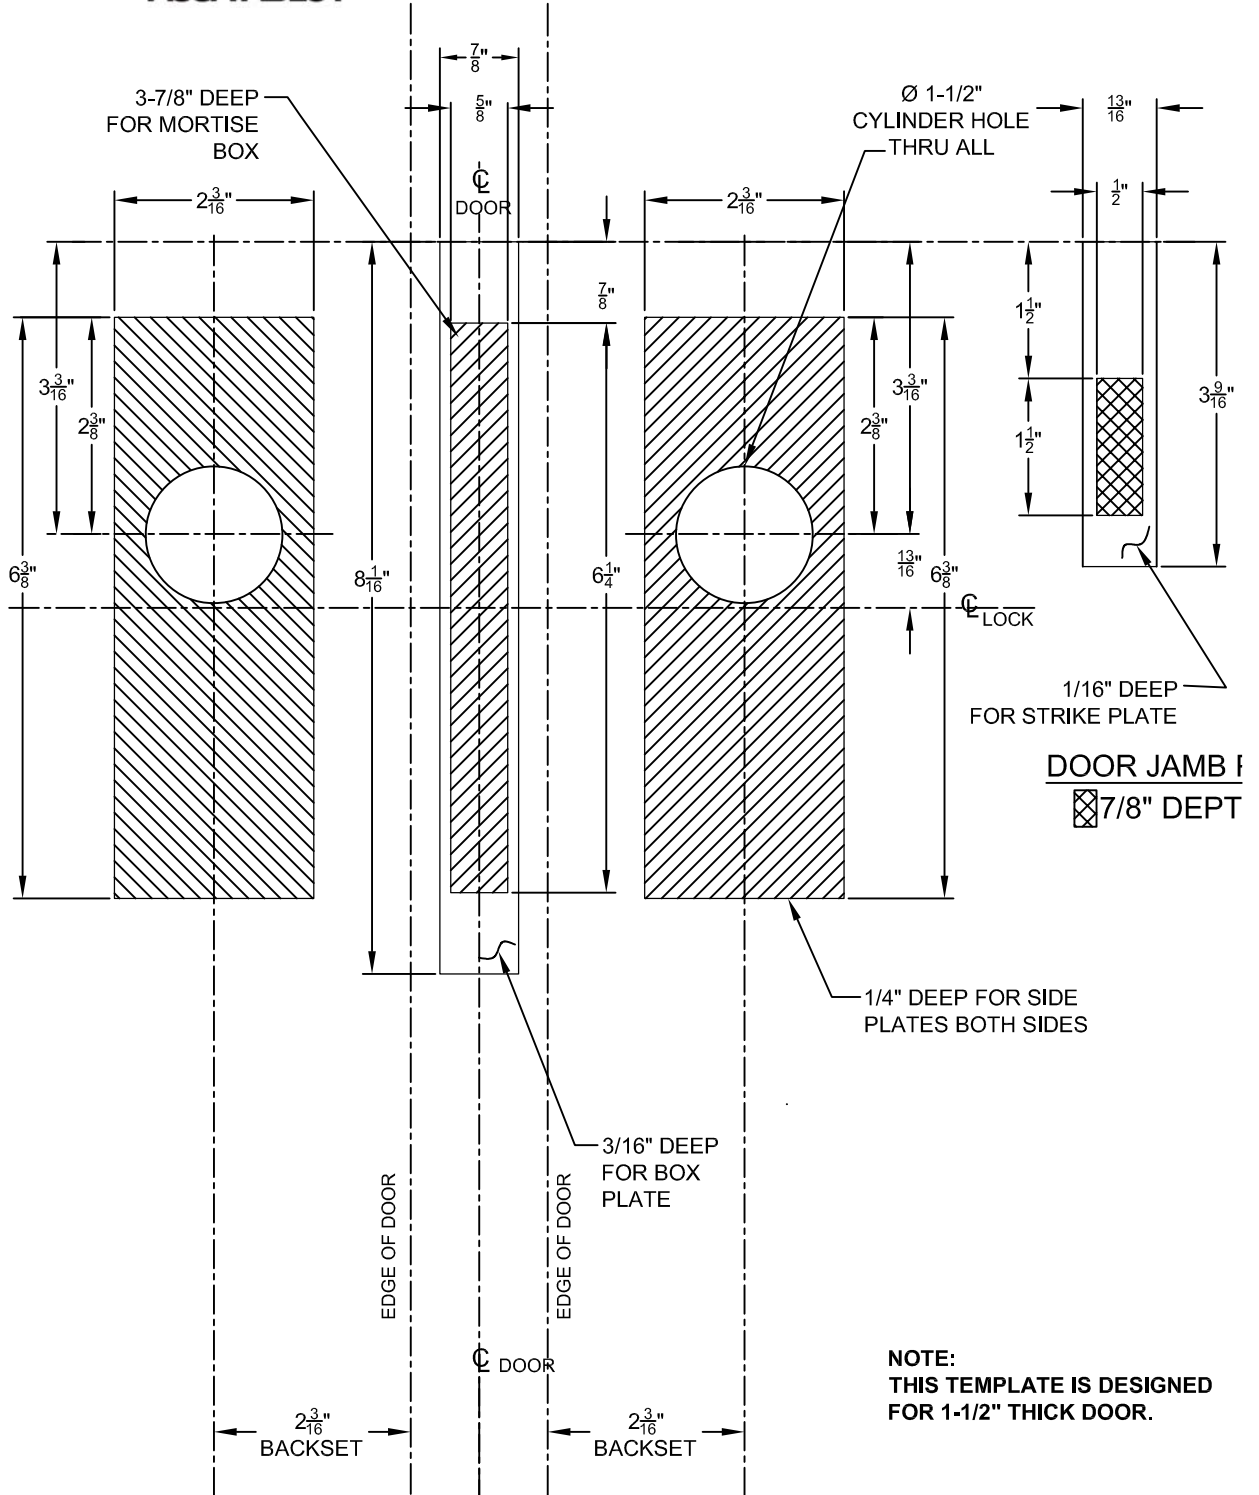

**POCKET DOOR MORTISE  
HOLE PREPARATION**

\* NOTE: 8-1/2" X 11" COPY OF THIS  
TEMPLATE NOT TO SCALE.