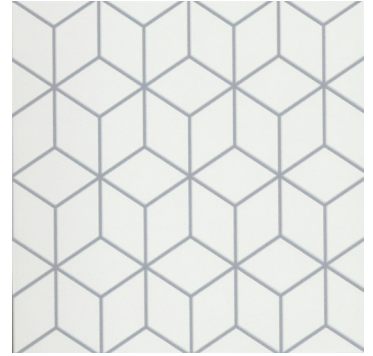

Geometry™ takes design to a whole new level. The modern, retro flare look of Geometry™ provides an element of uniqueness not found in most tiles. The raised pattern adds interest and character and will transcend any application.

GEOMETRY™

Glazed Porcelain

FLOOR / WALL  RESIDENTIAL  COMMERCIAL  INDOOR  OUTDOOR  POOL 

Atom Gray

Frame Gray

Petal Gray

Cube Gray

Atom Blue

Frame Navy

Sizes

10" x 10"
9.84" x 9.84"

Thickness

7.2mm

Faces

1

Finish