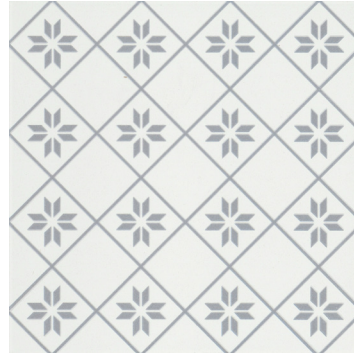

Geometry™ takes design to a whole new level. The modern, retro flare look of Geometry™ provides an element of uniqueness not found in most tiles. The raised pattern adds interest and character and will transcend any application.

GEOMETRY™

Glazed Porcelain

FLOOR / WALL  RESIDENTIAL  COMMERCIAL  INDOOR  OUTDOOR  POOL 

Atom Gray

Frame Gray

Petal Gray

Cube Gray

Atom Blue

Frame Navy

Sizes

10" x 10"
9.84" x 9.84"

Thickness

7.2mm

Faces

1

Finish