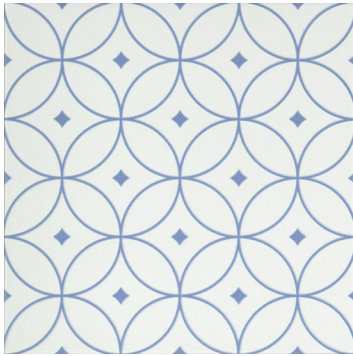

Geometry™ takes design to a whole new level. The modern, retro flare look of Geometry™ provides an element of uniqueness not found in most tiles. The raised pattern adds interest and character and will transcend any application.

GEOMETRY™

Glazed Porcelain

FLOOR / WALL  RESIDENTIAL  COMMERCIAL  INDOOR  OUTDOOR  POOL 

Atom Gray

Frame Gray

Petal Gray

Cube Gray

Atom Blue

Frame Navy

Sizes

10" x 10"
9.84" x 9.84"

Thickness

7.2mm

Faces

1

Finish