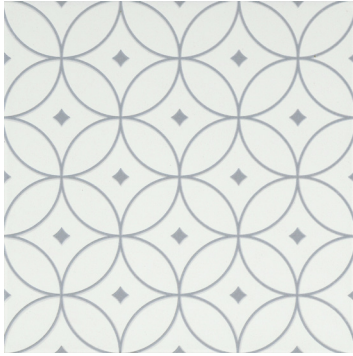

Geometry™ takes design to a whole new level. The modern, retro flare look of Geometry™ provides an element of uniqueness not found in most tiles. The raised pattern adds interest and character and will transcend any application.

GEOMETRY™

Glazed Porcelain

FLOOR / WALL  RESIDENTIAL  COMMERCIAL  INDOOR  OUTDOOR  POOL 

Atom Gray

Frame Gray

Petal Gray

Cube Gray

Atom Blue

Frame Navy

Sizes

10" x 10"
9.84" x 9.84"

Thickness

7.2mm

Faces

1

Finish