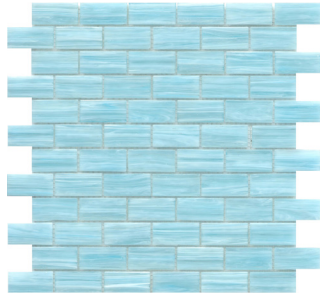

Let the glistening and soothing colors of water surround you with Swirl™. This shimmering molten glass mosaic captures the breathtaking beauty of nature with its handcrafted process that melds a blend of pigments into each colorway creating a one-of-a-kind look with textural waves and ripples. Appropriate for both indoor and outdoor applications including pool.

SWIRL™

Glass Mosaic

Pearl

Cream

Sky

Aqua

Teal

Ocean

Fog

Lake

Sizes		
	12" x 12" Mesh 11.73" x 11.73"	12" x 12" Mesh 11.71" x 11.71"
Thickness	6mm	6mm
Testing	Shade Variation Rating	
Results*	V3	

Aqua

-  Sustainability Attributes
- Health Product Declaration (HPD) provided upon request
 - Product Packaging is 100% recyclable
 - VOC Free