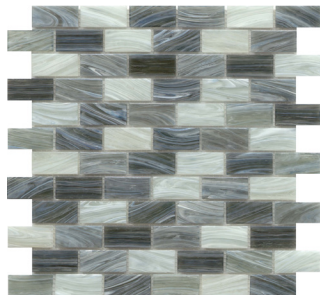

Let the glistening and soothing colors of water surround you with Swirl™. This shimmering molten glass mosaic captures the breathtaking beauty of nature with its handcrafted process that melds a blend of pigments into each colorway creating a one-of-a-kind look with textural waves and ripples. Appropriate for both indoor and outdoor applications including pool.

SWIRL™

Glass Mosaic

Pearl

Cream

Sky

Aqua

Teal

Ocean

Fog

Lake

Sizes		
	12" x 12" Mesh 11.73" x 11.73"	12" x 12" Mesh 11.71" x 11.71"
Thickness	6mm	6mm
Testing	Shade Variation Rating	
Results*	V3	

Aqua

-  Sustainability Attributes
- Health Product Declaration (HPD) provided upon request
 - Product Packaging is 100% recyclable
 - VOC Free