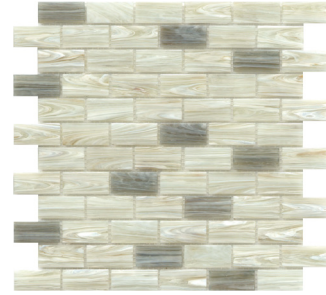

Let the glistening and soothing colors of water surround you with Swirl™. This shimmering molten glass mosaic captures the breathtaking beauty of nature with its handcrafted process that melds a blend of pigments into each colorway creating a one-of-a-kind look with textural waves and ripples. Appropriate for both indoor and outdoor applications including pool.

SWIRL™

Glass Mosaic

Pearl

Cream

Sky

Aqua

Teal

Ocean

Fog

Lake

Sizes		
	12" x 12" Mesh 11.73" x 11.73"	12" x 12" Mesh 11.71" x 11.71"
Thickness	6mm	6mm
Testing	Shade Variation Rating	
Results*	V3	

Aqua

-  Sustainability Attributes
- Health Product Declaration (HPD) provided upon request
 - Product Packaging is 100% recyclable
 - VOC Free