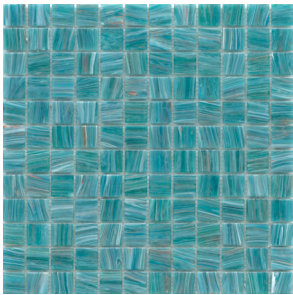

Let the glistening and soothing colors of water surround you with Swirl™. This shimmering molten glass mosaic captures the breathtaking beauty of nature with its handcrafted process that melds a blend of pigments into each colorway creating a one-of-a-kind look with textural waves and ripples. Appropriate for both indoor and outdoor applications including pool.

SWIRL™

Glass Mosaic

Pearl

Cream

Sky

Aqua

Teal

Ocean

Fog

Lake

Sizes		
	12" x 12" Mesh 11.73" x 11.73"	12" x 12" Mesh 11.71" x 11.71"
Thickness	6mm	6mm
Testing	Shade Variation Rating	
Results*	V3	

Aqua

-  Sustainability Attributes
- Health Product Declaration (HPD) provided upon request
 - Product Packaging is 100% recyclable
 - VOC Free