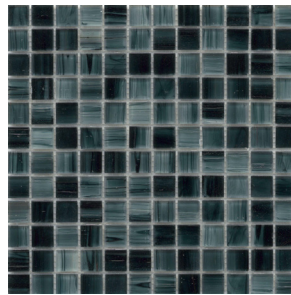

Let the glistening and soothing colors of water surround you with Swirl™. This shimmering molten glass mosaic captures the breathtaking beauty of nature with its handcrafted process that melds a blend of pigments into each colorway creating a one-of-a-kind look with textural waves and ripples. Appropriate for both indoor and outdoor applications including pool.

SWIRL™

Glass Mosaic

Pearl

Cream

Sky

Aqua

Teal

Ocean

Fog

Lake

Sizes		
	12" x 12" Mesh 11.73" x 11.73"	12" x 12" Mesh 11.71" x 11.71"
Thickness	6mm	6mm
Testing	Shade Variation Rating	
Results*	V3	

Aqua

-  Sustainability Attributes
- Health Product Declaration (HPD) provided upon request
 - Product Packaging is 100% recyclable
 - VOC Free