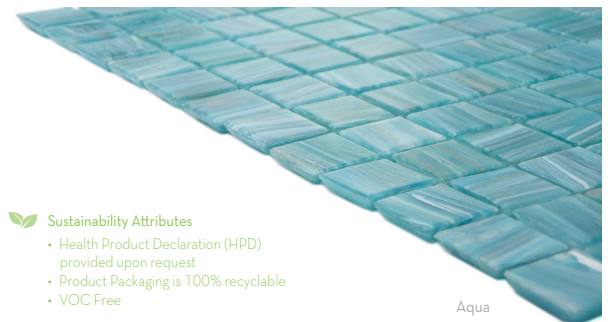

Let the glistening and soothing colors of water surround you with Swirl™. This shimmering molten glass mosaic captures the breathtaking beauty of nature with its handcrafted process that melds a blend of pigments into each colorway creating a one-of-a-kind look with textural waves and ripples. Appropriate for both indoor and outdoor applications including pool.

SWIRL™

Glass Mosaic

Pearl

Cream

Sky

Aqua

Teal

Ocean

Fog

Lake

Sizes		
	12" x 12" Mesh 11.73" x 11.73"	12" x 12" Mesh 11.71" x 11.71"
Thickness	6mm	6mm
Testing	Shade Variation Rating	
Results*	V3	

Aqua

-  Sustainability Attributes
- Health Product Declaration (HPD) provided upon request
 - Product Packaging is 100% recyclable
 - VOC Free