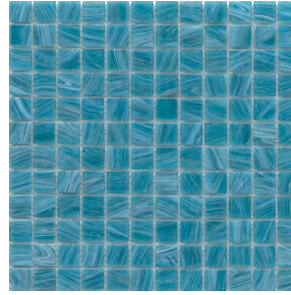

Let the glistening and soothing colors of water surround you with Swirl™. This shimmering molten glass mosaic captures the breathtaking beauty of nature with its handcrafted process that melds a blend of pigments into each colorway creating a one-of-a-kind look with textural waves and ripples. Appropriate for both indoor and outdoor applications including pool.

SWIRL™

Glass Mosaic

Pearl

Cream

Sky

Aqua

Teal

Ocean

Fog

Lake

Sizes		
	12" x 12" Mesh 11.73" x 11.73"	12" x 12" Mesh 11.71" x 11.71"
Thickness	6mm	6mm
Testing	Shade Variation Rating	
Results*	V3	

Aqua

-  Sustainability Attributes
- Health Product Declaration (HPD) provided upon request
 - Product Packaging is 100% recyclable
 - VOC Free