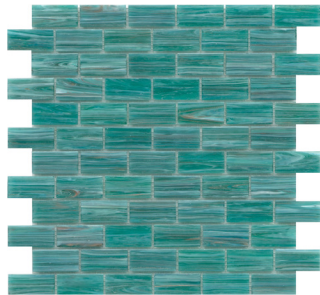

Let the glistening and soothing colors of water surround you with Swirl™. This shimmering molten glass mosaic captures the breathtaking beauty of nature with its handcrafted process that melds a blend of pigments into each colorway creating a one-of-a-kind look with textural waves and ripples. Appropriate for both indoor and outdoor applications including pool.

SWIRL™

Glass Mosaic

Pearl

Cream

Sky

Aqua

Teal

Ocean

Fog

Lake

Sizes		
	12" x 12" Mesh 11.73" x 11.73"	12" x 12" Mesh 11.71" x 11.71"
Thickness	6mm	6mm
Testing	Shade Variation Rating	
Results*	V3	

Aqua

-  Sustainability Attributes
- Health Product Declaration (HPD) provided upon request
 - Product Packaging is 100% recyclable
 - VOC Free