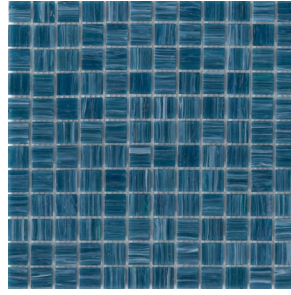

Let the glistening and soothing colors of water surround you with Swirl™. This shimmering molten glass mosaic captures the breathtaking beauty of nature with its handcrafted process that melds a blend of pigments into each colorway creating a one-of-a-kind look with textural waves and ripples. Appropriate for both indoor and outdoor applications including pool.

SWIRL™

Glass Mosaic

Pearl

Cream

Sky

Aqua

Teal

Ocean

Fog

Lake

Sizes		
	12" x 12" Mesh 11.73" x 11.73"	12" x 12" Mesh 11.71" x 11.71"
Thickness	6mm	6mm
Testing	Shade Variation Rating	
Results*	V3	

Aqua

-  Sustainability Attributes
- Health Product Declaration (HPD) provided upon request
 - Product Packaging is 100% recyclable
 - VOC Free