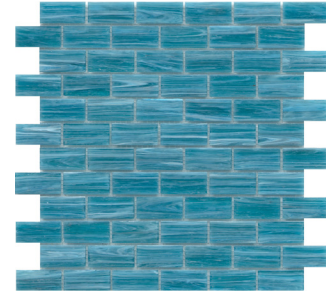

Let the glistening and soothing colors of water surround you with Swirl™. This shimmering molten glass mosaic captures the breathtaking beauty of nature with its handcrafted process that melds a blend of pigments into each colorway creating a one-of-a-kind look with textural waves and ripples. Appropriate for both indoor and outdoor applications including pool.

SWIRL™

Glass Mosaic

Pearl

Cream

Sky

Aqua

Teal

Ocean

Fog

Lake

Sizes		
	12" x 12" Mesh 11.73" x 11.73"	12" x 12" Mesh 11.71" x 11.71"
Thickness	6mm	6mm
Testing	Shade Variation Rating	
Results*	V3	

Aqua

-  Sustainability Attributes
- Health Product Declaration (HPD) provided upon request
 - Product Packaging is 100% recyclable
 - VOC Free