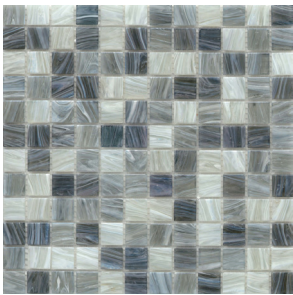

Let the glistening and soothing colors of water surround you with Swirl™. This shimmering molten glass mosaic captures the breathtaking beauty of nature with its handcrafted process that melds a blend of pigments into each colorway creating a one-of-a-kind look with textural waves and ripples. Appropriate for both indoor and outdoor applications including pool.

SWIRL™

Glass Mosaic

Pearl

Cream

Sky

Aqua

Teal

Ocean

Fog

Lake

Sizes		
	12" x 12" Mesh 11.73" x 11.73"	12" x 12" Mesh 11.71" x 11.71"
Thickness	6mm	6mm
Testing	Shade Variation Rating	
Results*	V3	

Aqua

-  Sustainability Attributes
- Health Product Declaration (HPD) provided upon request
 - Product Packaging is 100% recyclable
 - VOC Free