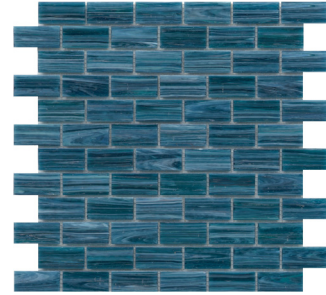

Let the glistening and soothing colors of water surround you with Swirl™. This shimmering molten glass mosaic captures the breathtaking beauty of nature with its handcrafted process that melds a blend of pigments into each colorway creating a one-of-a-kind look with textural waves and ripples. Appropriate for both indoor and outdoor applications including pool.

SWIRL™

Glass Mosaic

Pearl

Cream

Sky

Aqua

Teal

Ocean

Fog

Lake

Sizes		
	12" x 12" Mesh 11.73" x 11.73"	12" x 12" Mesh 11.71" x 11.71"
Thickness	6mm	6mm
Testing	Shade Variation Rating	
Results*	V3	

Aqua

-  Sustainability Attributes
- Health Product Declaration (HPD) provided upon request
 - Product Packaging is 100% recyclable
 - VOC Free