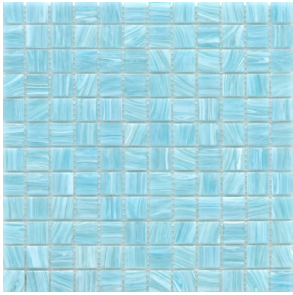

Let the glistening and soothing colors of water surround you with Swirl™. This shimmering molten glass mosaic captures the breathtaking beauty of nature with its handcrafted process that melds a blend of pigments into each colorway creating a one-of-a-kind look with textural waves and ripples. Appropriate for both indoor and outdoor applications including pool.

SWIRL™

Glass Mosaic

Pearl

Cream

Sky

Aqua

Teal

Ocean

Fog

Lake

Sizes		
	12" x 12" Mesh 11.73" x 11.73"	12" x 12" Mesh 11.71" x 11.71"
Thickness	6mm	6mm
Testing	Shade Variation Rating	
Results*	V3	

Aqua

-  Sustainability Attributes
- Health Product Declaration (HPD) provided upon request
 - Product Packaging is 100% recyclable
 - VOC Free