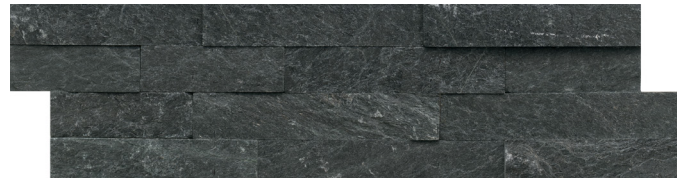

*For more information visit www.emser.com. Always consult a professional for proper usage and installation.

SLATE, QUARTZITE, & SANDSTONE

Slate & Quartzite

Borgo Pattern

White Quartzite

Borgo Pattern Colors Available in Calibrated/Gauged 6.75"x17.5" Mesh

Slate White Striated & Chiseled

12"x24"

Mini Stacked

Black Quartzite

White Quartzite

Corner Piece Available in All Colors*

Stacked

White Quartzite

Black Quartzite

Cream Gold Quartzite | Flamed

Corner Piece Available in All Colors*

*Corner sets are interlocking two-piece sets that make up each corner. The dovetail jointed ends with the chiseled/natural edge interlock at the apex, and the straight cut edges on the opposing sides will line up to the corresponding 6x24 piece. Product is produced from natural stone and therefore will vary in thickness ranging from 3/8" to 1".