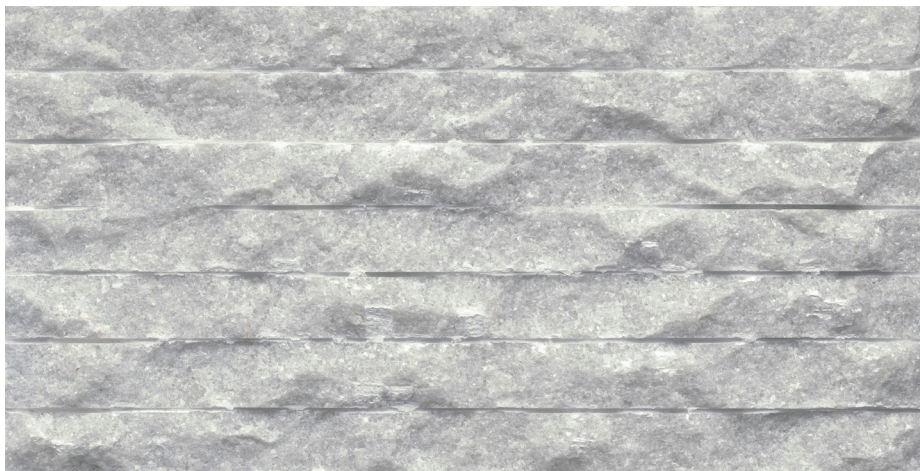

*For more information visit www.emser.com. Always consult a professional for proper usage and installation.

SLATE, QUARTZITE, & SANDSTONE

Slate & Quartzite

Borgo Pattern

White Quartzite

Borgo Pattern Colors Available in Calibrated/Gauged 6.75"x17.5" Mesh

Slate White Striated & Chiseled

12"x24"

Mini Stacked

Black Quartzite

White Quartzite

Corner Piece Available in All Colors*

Stacked

White Quartzite

Black Quartzite

Cream Gold Quartzite | Flamed

Corner Piece Available in All Colors*

*Corner sets are interlocking two-piece sets that make up each corner. The dovetail jointed ends with the chiseled/natural edge interlock at the apex, and the straight cut edges on the opposing sides will line up to the corresponding 6x24 piece. Product is produced from natural stone and therefore will vary in thickness ranging from 3/8" to 1".