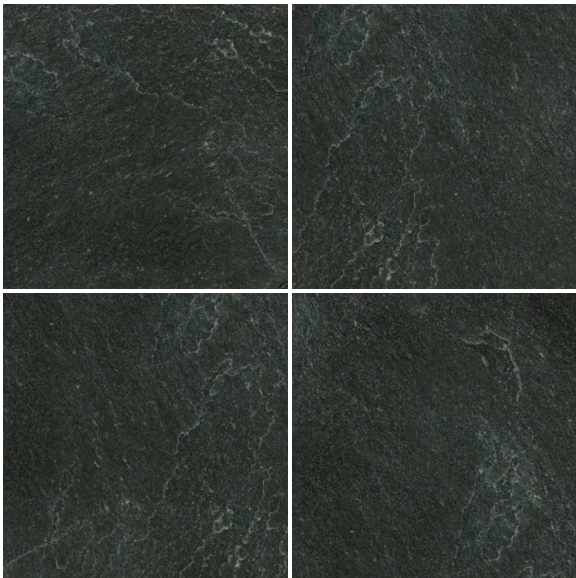

Midnight Black | V3 Variation
16" x 16"

Sizes		
	16" x 16"	12" x 12"
Testing	Shade Variation Rating	
Results*	VARIES BY COLOR	

*For more information visit www.emser.com. Always consult a professional for proper usage and installation.