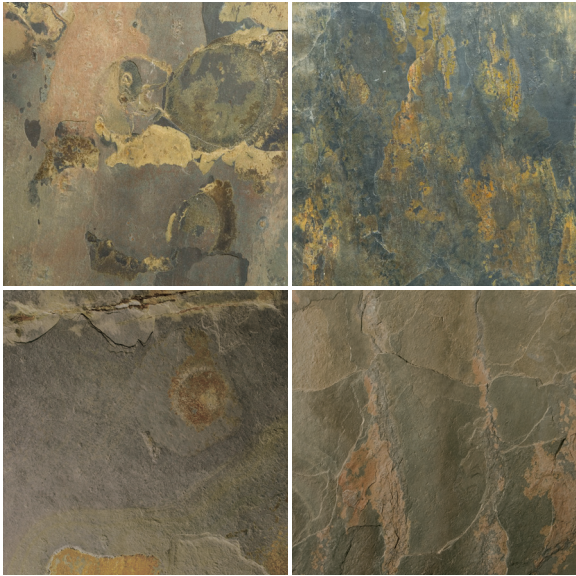

With its natural variation in color and striking layered texture, Slate creates a unique showpiece in any environment.

SLATE, QUARTZITE, & SANDSTONE

Slate & Quartzite

FLOOR / WALL  RESIDENTIAL  COMMERCIAL  INDOOR  OUTDOOR 

*For more information visit www.emser.com. Always consult a professional for proper usage and installation.

SLATE, QUARTZITE, & SANDSTONE

Slate & Quartzite

Borgo Pattern

White Quartzite

Borgo Pattern Colors Available in Calibrated/Gauged 6.75"x17.5" Mesh

Slate White Striated & Chiseled

12"x24"

Mini Stacked

Black Quartzite

White Quartzite

Corner Piece Available in All Colors*

Stacked

White Quartzite

Black Quartzite

Cream Gold Quartzite | Flamed

Corner Piece Available in All Colors*

*Corner sets are interlocking two-piece sets that make up each corner. The dovetail jointed ends with the chiseled/natural edge interlock at the apex, and the straight cut edges on the opposing sides will line up to the corresponding 6x24 piece. Product is produced from natural stone and therefore will vary in thickness ranging from 3/8" to 1".