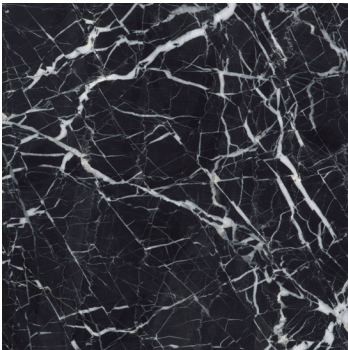

**Summit Ivory | V3**  
18"x18", 12"x24", 6"x12" | Honed

**Crema Marfil Classico | V3**  
24"x24", 18"x18", 12"x24", 12"x12"

**Crema Marfil Plus | V2**  
24"x24", 18"x18", 12"x24" | Polished  
18"x18", 12"x24" | Honed

**Milano | V3**  
18"x18"

**Black & White | V3**  
12"x12"

Sizes					
	24"x24"	18"x18"	12"x24"	12"x12"	6"x12"
Thickness	VARIES BY COLOR				
Testing	Shade Variation Rating				
Results*	VARIES BY COLOR				