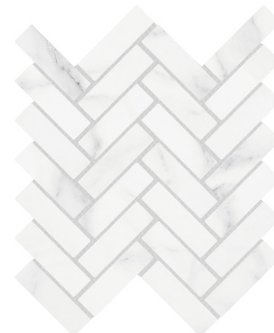

Pure, simple, relaxing, Contessa® is a true jewel adding timeless style to any space. Inspired by the exquisite veining in marble, this line is offered in multiple sizes

Dama

Oro

Size	24" x 24"	23" x 23"	18" x 18"	13" x 13"	12" x 24"	11" x 23"	13" x 13" Mesh	Herringbone Mesh	3" x 12"	3" x 11"
Thickness	10mm	10mm	7.5mm	7mm	7.5mm	10mm	8.3mm	8.3mm	9mm	9.5mm
Faces	6	6	9 (Dama) 11 (Oro)	10 (Dama) 13 (Oro)	10	20	Random	Random	Random	Random
Finish	Matte	Polished	Matte	Matte	Matte	Polished	Matte	Matte	Matte	Polished
Edge	Pressed	Rectified	Pressed	Pressed	Pressed	Rectified	Cut	Cut	Rectified	Rectified
Grout Joint Recommendation	3/16"	1/8"	3/16"	3/16"	3/16"	1/8"	5/32"	3/16"	3/16"	3/16"
Testing	Abrasion Resistance C1027	Breaking Strength C648	Chemical Resistance C650	Water Absorption C373	DCOF ANSI A1371	Scratch Hardness MOHS	Shade Variation Rating			
Results*	IV	>350 lbf	Resistant	<0.5%	<0.42 (Polished) >0.42 (Matte)	7	V2	Recommended 33% Offset*		