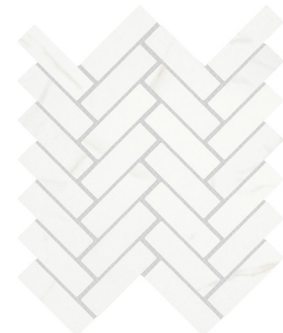

Pure, simple, relaxing, Contessa® is a true jewel adding timeless style to any space. Inspired by the exquisite veining in marble, this line is offered in multiple sizes

Dama

Oro

Size	24" x 24"	23" x 23"	18" x 18"	13" x 13"	12" x 24"	11" x 23"	13" x 13" Mesh	Herringbone Mesh	3" x 12"	3" x 11"
Thickness	10mm	10mm	7.5mm	7mm	7.5mm	10mm	8.3mm	8.3mm	9mm	9.5mm
Faces	6	6	9 (Dama) 11 (Oro)	10 (Dama) 13 (Oro)	10	20	Random	Random	Random	Random
Finish	Matte	Polished	Matte	Matte	Matte	Polished	Matte	Matte	Matte	Polished
Edge	Pressed	Rectified	Pressed	Pressed	Pressed	Rectified	Cut	Cut	Rectified	Rectified
Grout Joint Recommendation	3/16"	1/8"	3/16"	3/16"	3/16"	1/8"	5/32"	3/16"	3/16"	3/16"
Testing	Abrasion Resistance C1027	Breaking Strength C648	Chemical Resistance C650	Water Absorption C373	DCOF ANSI A1371	Scratch Hardness MOHS	Shade Variation Rating			
Results*	IV	>350 lbf	Resistant	<0.5%	<0.42 (Polished) >0.42 (Matte)	7	V2	Recommended 33% Offset*		