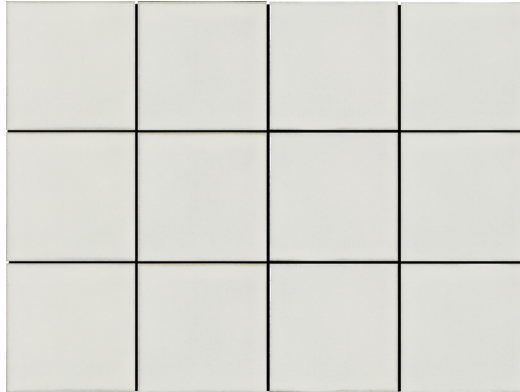

Kaze™, a word derived by air, wind, manner and style. Available in six neutral colorways, these mosaics evoke memories of spring and summer. Kaze is the perfect choice to add a serene, naturalness, and earthy feel to your space. Each colorway is offered with various textures and character details creating a tranquil vibe. Kaze coordinates perfectly with Mizu.

KAZE™
Glazed Ceramic Mosaic

White

Silver

Taupe

Black

Blue

Green

White Available in Matte & Gloss Finish

Sizes	
	12" x 16" 11.75" x 15.67"
Thickness	8mm
Testing	Shade Variation Rating
Results*	V2

-  Sustainability Attributes
- Health Product Declaration (HPD) provided upon request
 - Product Packaging is 100% recyclable
 - VOC Free