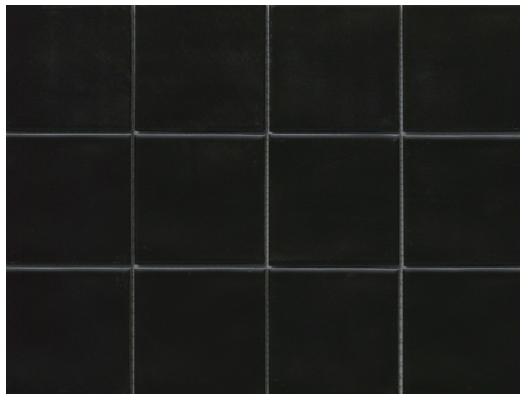

Kaze™, a word derived by air, wind, manner and style. Available in six neutral colorways, these mosaics evoke memories of spring and summer. Kaze is the perfect choice to add a serene, naturalness, and earthy feel to your space. Each colorway is offered with various textures and character details creating a tranquil vibe. Kaze coordinates perfectly with Mizu.

KAZE™
Glazed Ceramic Mosaic

White

Silver

Taupe

Black

Blue

Green

White Available in Matte & Gloss Finish

Sizes	
	12" x 16" 11.75" x 15.67"
Thickness	8mm
Testing	Shade Variation Rating
Results*	V2

-  Sustainability Attributes
- Health Product Declaration (HPD) provided upon request
 - Product Packaging is 100% recyclable
 - VOC Free