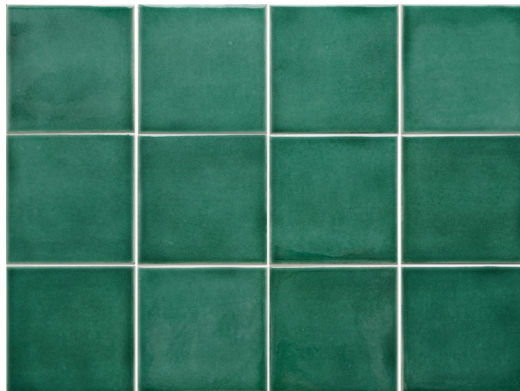

Kaze™, a word derived by air, wind, manner and style. Available in six neutral colorways, these mosaics evoke memories of spring and summer. Kaze is the perfect choice to add a serene, naturalness, and earthy feel to your space. Each colorway is offered with various textures and character details creating a tranquil vibe. Kaze coordinates perfectly with Mizu.

KAZE™
Glazed Ceramic Mosaic

White

Silver

Taupe

Black

Blue

Green

White Available in Matte & Gloss Finish