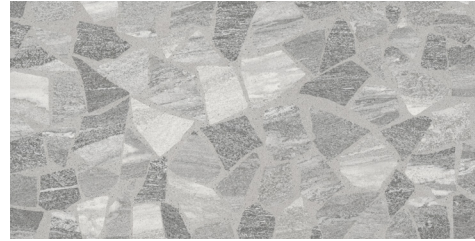

Mood™ is reminiscent of the quartzite stone from Vals, in the canton of the Grisons, Switzerland, translated into a durable porcelain tile. Offered in large scale format and trendy hues, Mood is designed for those who want to surround themselves with natural beauty.

Gray

Charcoal

River Ivory

River Gray

Mosaics

Ivory

Gray

Charcoal