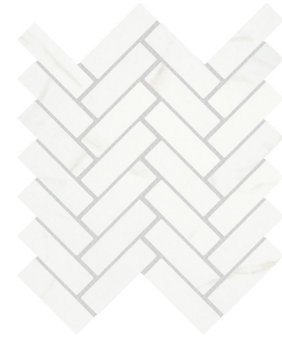

Pure, simple, relaxing, Contessa™ is a true jewel adding timeless style to any space. Inspired by the exquisite veining in marble, this line is offered in multiple sizes

CONTESSA™

Glazed Porcelain

FLOOR / WALL  RESIDENTIAL  COMMERCIAL  INDOOR  OUTDOOR 

Dama

Oro

Mosaics

Dama

Oro

Dama

Oro

Size	24" x 24"	23" x 23"	18" x 18"	13" x 13"	12" x 24"	11" x 23"	3" x 6"	13" x 13" Mesh	Herringbone Mesh	3" x 13" Floor SBN	3" x 11" Floor SBN
Thickness	10mm	10mm	8.6mm	7.8mm	9mm	10mm	9-10mm	8.3mm	8.3mm	8.3mm	9.5mm
Faces	10	10	9	10	20	20	>100	N/A	N/A	N/A	N/A
Finish	Matte	Polished	Matte	Matte	Matte	Polished	Matte & Polished	Matte	Matte	Matte	Polished
Edge	Pressed	Rectified	Pressed	Pressed	Pressed	Rectified	Rectified	Cut	Cut	Rectified	Rectified
Grout Joint Recommendation	3/16"	3/16"	3/16"	3/16"	3/16"	3/16"	3/16"	5/32"	3/16"	3/16"	3/16"
Testing	Abrasion Resistance C1027	Breaking Strength C648	Chemical Resistance C650	Water Absorption C373	DCOF ANSI A1371	Scratch Hardness MOHS	Shade Variation Rating				
Results*	IV	>350 lbf	Resistant	<0.5%	>0.50	7	V2	 <p>Recommended 33% Offset*</p>			