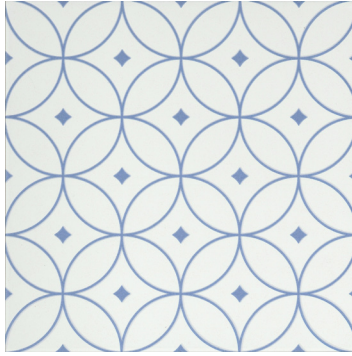

Geometry™ takes design to a whole new level. The modern, retro flare look of Geometry™ provides an element of uniqueness not found in most tiles. The raised pattern adds interest and character and will transcend any application.

# GEOMETRY™

*Glazed Porcelain*

FLOOR / WALL  RESIDENTIAL  COMMERCIAL  INDOOR 

Cube Blue

Atom Blue

Petal Blue

Frame Navy

Cube Gray

Atom Gray

Petal Gray

Frame Gray

Sizes

10" x 10"  
9.84" x 9.84"

Thickness

8,5mm

Faces