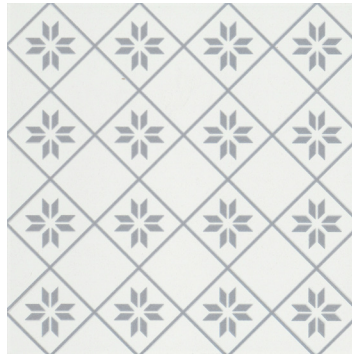

Geometry™ takes design to a whole new level. The modern, retro flare look of Geometry™ provides an element of uniqueness not found in most tiles. The raised pattern adds interest and character and will transcend any application.

# GEOMETRY™

*Glazed Porcelain*

FLOOR / WALL  RESIDENTIAL  COMMERCIAL  INDOOR 

Cube Blue

Atom Blue

Petal Blue

Frame Navy

Cube Gray

Atom Gray

Petal Gray

Frame Gray

Sizes

10" x 10"  
9.84" x 9.84"

Thickness

8,5mm

Faces