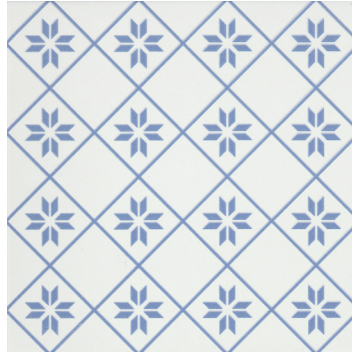

Geometry™ takes design to a whole new level. The modern, retro flare look of Geometry™ provides an element of uniqueness not found in most tiles. The raised pattern adds interest and character and will transcend any application.

# GEOMETRY™

*Glazed Porcelain*

FLOOR / WALL  RESIDENTIAL  COMMERCIAL  INDOOR 

Cube Blue

Atom Blue

Petal Blue

Frame Navy

Cube Gray

Atom Gray

Petal Gray

Frame Gray

Sizes

10" x 10"  
9.84" x 9.84"

Thickness

8,5mm

Faces