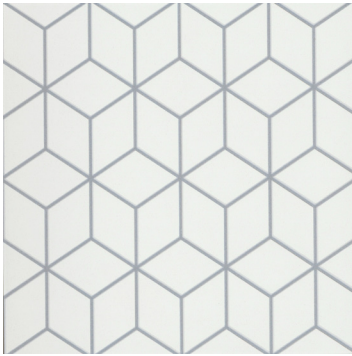

Geometry™ takes design to a whole new level. The modern, retro flare look of Geometry™ provides an element of uniqueness not found in most tiles. The raised pattern adds interest and character and will transcend any application.

# GEOMETRY™

*Glazed Porcelain*

FLOOR / WALL  RESIDENTIAL  COMMERCIAL  INDOOR 

Cube Blue

Atom Blue

Petal Blue

Frame Navy

Cube Gray

Atom Gray

Petal Gray

Frame Gray

Sizes

10" x 10"  
9.84" x 9.84"

Thickness

8,5mm

Faces