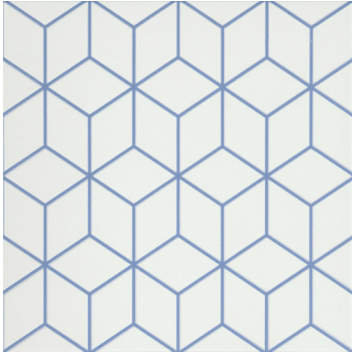

Geometry™ takes design to a whole new level. The modern, retro flare look of Geometry™ provides an element of uniqueness not found in most tiles. The raised pattern adds interest and character and will transcend any application.

# GEOMETRY™

*Glazed Porcelain*

FLOOR / WALL  RESIDENTIAL  COMMERCIAL  INDOOR 

Cube Blue

Atom Blue

Petal Blue

Frame Navy

Cube Gray

Atom Gray

Petal Gray

Frame Gray

Sizes

10" x 10"  
9.84" x 9.84"

Thickness

8,5mm

Faces