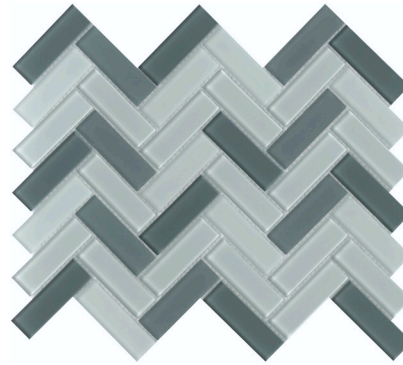

# CHARISMA™

*Glass Mosaic*

Charisma™ captures the modern mosaic with picket, linear, and herringbone motifs. A wide array of soft tones alternate in varying degrees for lively visual appeal. The contemporary glass mosaic series is a blend of gloss and matte finish.

9 Colors | 3 Patterns | 3 Sizes | 3/16" Thickness

Delight

Finesse

Poise

Wise

Grace

Flair

Chic

Spark

Glam

All Herringbone Colors Available on 10"x13" Mesh

**Sizes & Trim** Tile thickness could vary based on size. Larger format tiles will have a higher thickness.

10"x13" Mesh  
9.76" x 12.60"

11"x12" Mesh  
10.71" x 11.81"