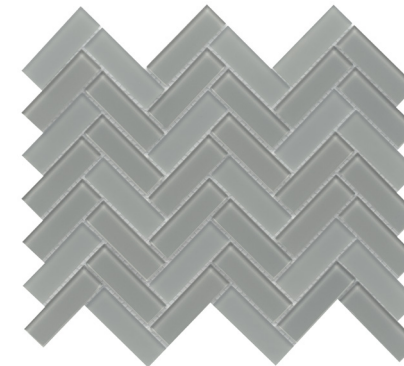

# CHARISMA™

*Glass Mosaic*

Charisma™ captures the modern mosaic with picket, linear, and herringbone motifs. A wide array of soft tones alternate in varying degrees for lively visual appeal. The contemporary glass mosaic series is a blend of gloss and matte finish.

9 Colors | 3 Patterns | 3 Sizes | 3/16" Thickness

Delight

Finesse

Poise

Wise

Grace

Flair

Chic

Spark

Glam

All Herringbone Colors Available on 10"x13" Mesh

**Sizes & Trim** Tile thickness could vary based on size. Larger format tiles will have a higher thickness.

10"x13" Mesh  
9.76" x 12.60"

11"x12" Mesh  
10.71" x 11.81"