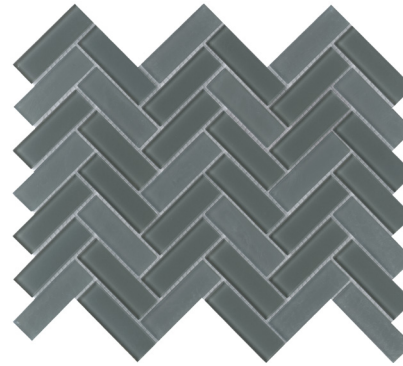

# CHARISMA™

*Glass Mosaic*

Charisma™ captures the modern mosaic with picket, linear, and herringbone motifs. A wide array of soft tones alternate in varying degrees for lively visual appeal. The contemporary glass mosaic series is a blend of gloss and matte finish.

9 Colors | 3 Patterns | 3 Sizes | 3/16" Thickness

Delight

Finesse

Poise

Wise

Grace

Flair

Chic

Spark

Glam

All Herringbone Colors Available on 10"x13" Mesh

**Sizes & Trim** Tile thickness could vary based on size. Larger format tiles will have a higher thickness.

10"x13" Mesh  
9.76" x 12.60"

11"x12" Mesh  
10.71" x 11.81"