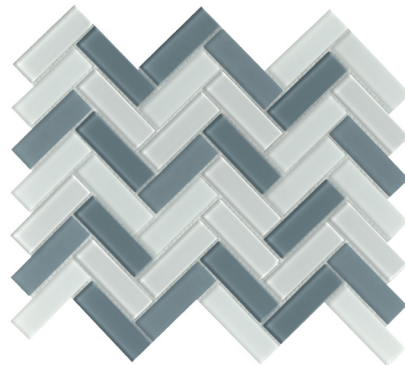

# CHARISMA™

*Glass Mosaic*

Charisma™ captures the modern mosaic with picket, linear, and herringbone motifs. A wide array of soft tones alternate in varying degrees for lively visual appeal. The contemporary glass mosaic series is a blend of gloss and matte finish.

9 Colors | 3 Patterns | 3 Sizes | 3/16" Thickness

Delight

Finesse

Poise

Wise

Grace

Flair

Chic

Spark

Glam

All Herringbone Colors Available on 10"x13" Mesh

**Sizes & Trim** Tile thickness could vary based on size. Larger format tiles will have a higher thickness.

10"x13" Mesh  
9.76" x 12.60"

11"x12" Mesh  
10.71" x 11.81"