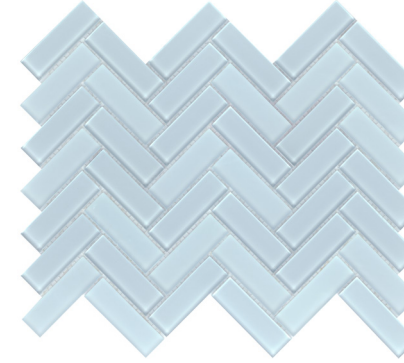

# CHARISMA™

*Glass Mosaic*

Charisma™ captures the modern mosaic with picket, linear, and herringbone motifs. A wide array of soft tones alternate in varying degrees for lively visual appeal. The contemporary glass mosaic series is a blend of gloss and matte finish.

9 Colors | 3 Patterns | 3 Sizes | 3/16" Thickness

Delight

Finesse

Poise

Wise

Grace

Flair

Chic

Spark

Glam

All Herringbone Colors Available on 10"x13" Mesh

**Sizes & Trim** Tile thickness could vary based on size. Larger format tiles will have a higher thickness.

10"x13" Mesh  
9.76" x 12.60"

11"x12" Mesh  
10.71" x 11.81"