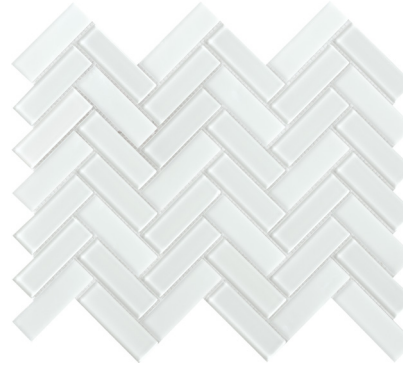

# CHARISMA™

*Glass Mosaic*

Charisma™ captures the modern mosaic with picket, linear, and herringbone motifs. A wide array of soft tones alternate in varying degrees for lively visual appeal. The contemporary glass mosaic series is a blend of gloss and matte finish.

9 Colors | 3 Patterns | 3 Sizes | 3/16" Thickness

Delight

Finesse

Poise

Wise

Grace

Flair

Chic

Spark

Glam

All Herringbone Colors Available on 10"x13" Mesh

**Sizes & Trim** Tile thickness could vary based on size. Larger format tiles will have a higher thickness.

10"x13" Mesh  
9.76" x 12.60"

11"x12" Mesh  
10.71" x 11.81"