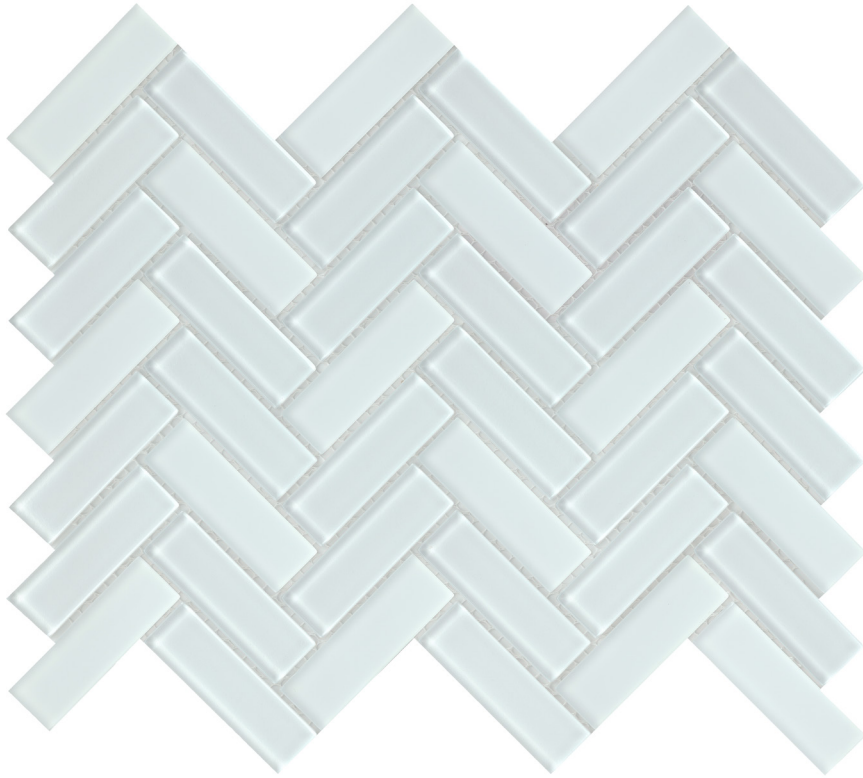

# CHARISMA™

*Glass Mosaic*

Charisma™ captures the modern mosaic with picket, linear, and herringbone motifs. A wide array of soft tones alternate in varying degrees for lively visual appeal. The contemporary glass mosaic series is a blend of gloss and matte finish.

9 Colors | 3 Patterns | 3 Sizes | 3/16" Thickness

Delight

Finesse

Poise

Wise

Grace

Flair

Chic

Spark

Glam

All Herringbone Colors Available on 10"x13" Mesh

**Sizes & Trim** Tile thickness could vary based on size. Larger format tiles will have a higher thickness.

10"x13" Mesh  
9.76" x 12.60"

11"x12" Mesh  
10.71" x 11.81"