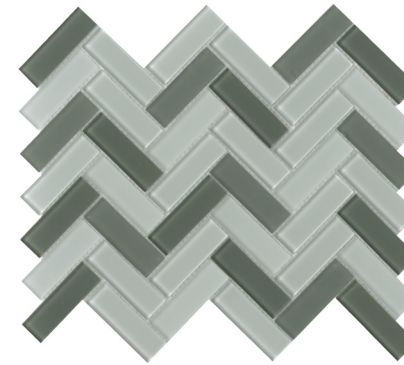

# CHARISMA™

*Glass Mosaic*

Charisma™ captures the modern mosaic with picket, linear, and herringbone motifs. A wide array of soft tones alternate in varying degrees for lively visual appeal. The contemporary glass mosaic series is a blend of gloss and matte finish.

9 Colors | 3 Patterns | 3 Sizes | 3/16" Thickness

Delight

Finesse

Poise

Wise

Grace

Flair

Chic

Spark

Glam

All Herringbone Colors Available on 10"x13" Mesh

**Sizes & Trim** Tile thickness could vary based on size. Larger format tiles will have a higher thickness.

10"x13" Mesh  
9.76" x 12.60"

11"x12" Mesh  
10.71" x 11.81"