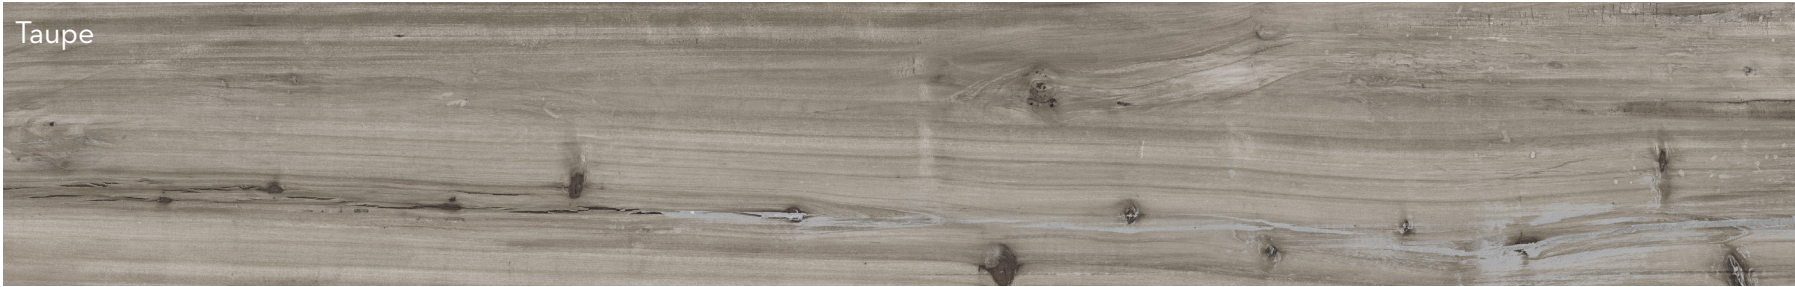

HOLLYWOOD™

Glazed Porcelain

Fusing old-world glamour with contemporary rustic tones, Hollywood™ adds to the collections of distinct wood-look tile. Beige and Oak colorations recall the beautiful, classic look of aged wood, while Blue and Taupe embrace cool undertones.

4 Colors | 1 Size | 3/8" Thickness

All Colors Available in Size 8"x47"

Sizes & Trim Tile thickness could vary based on size. Larger format tiles will have a higher thickness.		Technical Specifications							
 <p>8" x 47" 7.83" x 47.01"</p>	Test Method	Abrasion Resistance C1027	Breaking Strength C648	Chemical Resistance C650	Water Absorption C373	DCOF ANSI A137.1	Freeze-Thaw Cycling C1026	Scratch Hardness MOHS	Shade Variation Rating
	Results	Check Website	Check Website	Check Website	Check Website	Check Website	Check Website	Check Website	V2