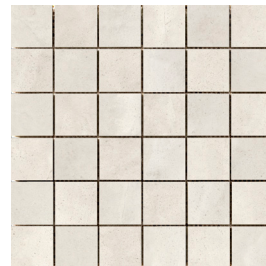

Mosaics

Silver 2"x2" on 12"x12" Mesh

Sizes & Trim				Technical Specifications								
Tile thickness could vary based on size. Larger format tiles will have a higher thickness.				Test Method	Abrasion Resistance C1027	Breaking Strength C648	Chemical Resistance C650	Water Absorption C373	DCOF ANSI A137.1	Freeze-Thaw Cycling C1026	Scratch Hardness MOHS	Shade Variation Rating
				Results	III	≥ 500 lbf	Resistant	≤ .50%	P < .42 M ≥ 60	Resistant	5	V4

Grout joint recommendation: 1/8"

Green Friendly: VOC None | Recycled Content 0% Pre & Post-Consumer