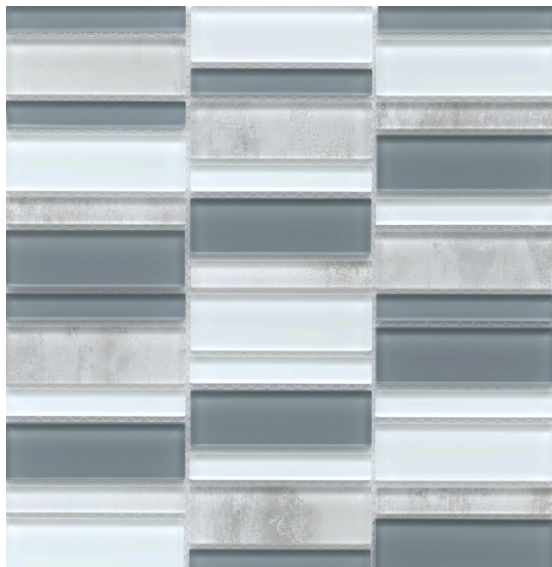

LA VIE™

Glass Mosaic

La Vie™ embraces the beauty in irregularity. The series features a dynamic stacked vertical mosaic pattern in glass mosaic.

5 Colors | 1 Size | 1/4" Thickness

White

Cream

Sea

Silver

Gray

All Colors Available on 12"x12" Mesh

Sizes & Trim Tile thickness could vary based on size. Larger format tiles will have a higher thickness.

12"x12" Mesh
11.81"x11.93"

Technical Specifications

Test Method	Shade Variation
Results	V2