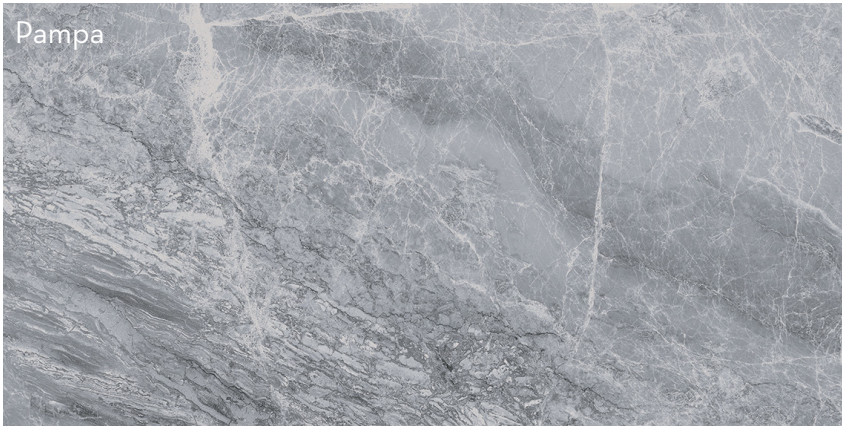

RESERVA™

Glazed Porcelain

Showcasing the complex veining of rare marble, Reserva™ brings to life the timeless look with multiple sizes and stunning colors.

4 Colors | 3 Sizes | 5/16" Thickness

All Colors Available in Sizes 18"x18", 13"x13", 12"x24"

Grout joint recommendation: 1/8"

Green Friendly: VOC None | Recycled Content 0% Pre & Post-Consumer