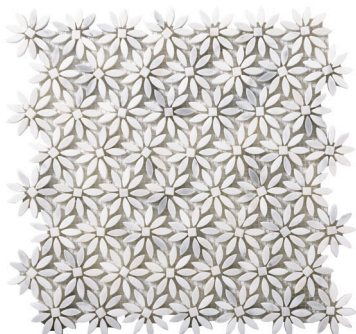

Convex on 12"x12" Mesh
Polished

Lattice on 12"x12" Mesh
Polished

2"x2" on 12"x12" Mesh Polished

2"x4" Bevel on 12"x12" Mesh Polished

Geometric on 12"x12" Mesh Polished

Oval on 12"x12" Mesh Polished

Penny on 12"x12" Mesh Polished

Daisy on 12"x13" Mesh Polished

Gem on 12"x12" Mesh Polished

Marquise on 12"x12" Mesh Polished

Chevron on 12"x12" Mesh Polished

Cushion on 13"x13" Mesh Polished

3D Linear on 12"x12" Mesh Polished

Lantern on 12"x12" Mesh Polished