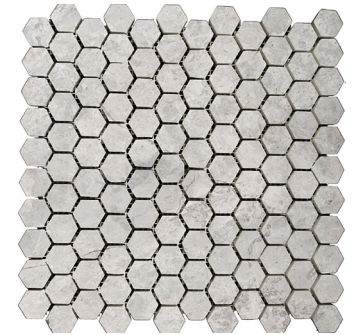

Vicenza White Hexagon Wide on 12"x12" Mesh Polished

Sizes & Trim		Technical Specifications	
Tile thickness could vary based on size. Larger format tiles will have a higher thickness.		Test Method	Shade Variation
 18"x18"	 12"x24"	Results	V3
 6"x12"			

Grout joint recommendation: 1/8"

Silver Collection | 4 Sizes | 4 Mosaics

18"x18", 16"x32", 12"x24", 4"x8" | Polished

1/2"x12" Mini Cigaro | Polished

Pinwheel on 12"x12" Mesh
Polished

2"x2" on 12"x12" Mesh
Polished

Mini Offset on 12"x12" Mesh
Polished

Hexagon 1" on 12"x12" Mesh
Polished

Sizes & Trim		Technical Specifications	
<p>Tile thickness could vary based on size. Larger format tiles will have a higher thickness.</p> <div style="display: flex; justify-content: space-around; align-items: center;"> <div style="text-align: center;">  <p>18"x18"</p> </div> <div style="text-align: center;">  <p>16"x32"</p> </div> <div style="text-align: center;">  <p>12"x24"</p> </div> <div style="text-align: center;">  <p>4"x8"</p> </div> </div>		<p>Test Method</p>	<p>Shade Variation</p>
		<p>Results</p>	<p>V3</p>