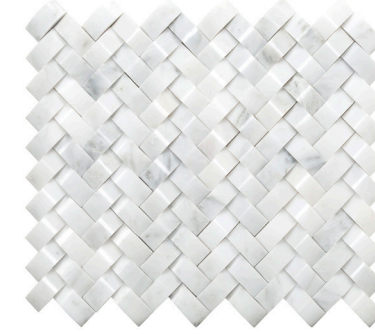

Twine on 11"x13" Mesh
Polished