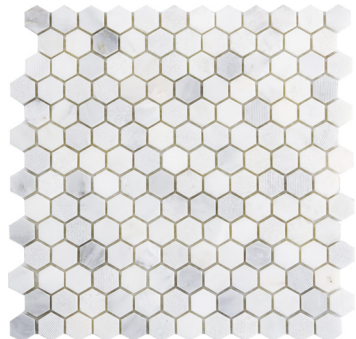

Winter Frost Collection | 4 Sizes | 23 Mosaics

24"x24", 18"x18", 12"x24", 12"x12" | Polished

Linear on 12"x12" Mesh
Polished

Twine on 11"x13" Mesh
Polished

Prism on 12"x12" Mesh
Polished

Hexagon 1" Mix on 12"x12" Mesh
Polished

Hexagon 2" Mix on 12"x12" Mesh
Polished

Hexagon Large on 12"x12" Mesh
Polished

1/2"x12" Mini Cigaro | Polished

1"x12" Cigaro | Polished

2"x12" OG | Polished

1"x2" OG Corner | Polished

Hexagon 2" Mix

Hexagon Wide on 12"x12"
Mesh