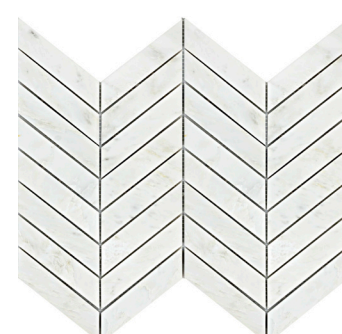

Chevron on 12"x12" Mesh Polished