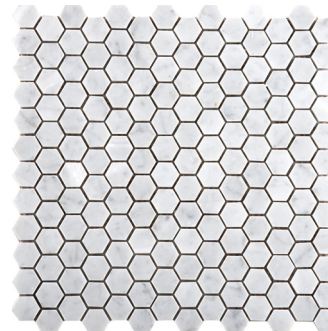

1/2"x1/2" on 12"x12" Mesh
 Polished

2"x2" on 12"x12" Mesh
 Honed & Polished

Mini Offset on 12"x12" Mesh
 Honed

Pinwheel on 12"x12" Mesh
 Honed

Hexagon 1" on 12"x12" Mesh
 Honed

Sizes & Trim		Technical Specifications	
Tile thickness could vary based on size. Larger format tiles will have a higher thickness.		Test Method	Shade Variation
		Results	V3

Grout joint recommendation: 1/8"

Calacata Oro Collection | 4 Sizes | 2 Mosaics

MARBLE

Marble Polished & Honed

Linear on 12"x12" Mesh Polished

Hexagon 1" on 12"x12" Mesh Polished

18"x18", 12"x24", 12"x12", 4"x8" | Polished