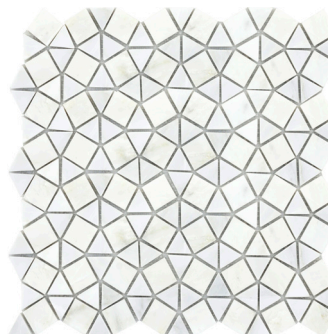

Hexagon 2" Mix on 12"x12" Mesh
Polished

Hexagon Large on 12"x12" Mesh
Polished

1/2"x12" Mini Cigaro | Polished

1"x12" Cigaro | Polished

2"x12" OG | Polished

1"x2" OG Corner | Polished

Hexagon 2" Mix

Hexagon Wide on 12"x12"
Mesh

Convex on 12"x12" Mesh
Polished

Lattice on 12"x12" Mesh
Polished

2"x2" on 12"x12" Mesh Polished

2"x4" Bevel on 12"x12" Mesh Polished

Geometric on 12"x12" Mesh Polished

Oval on 12"x12" Mesh Polished

Penny on 12"x12" Mesh Polished