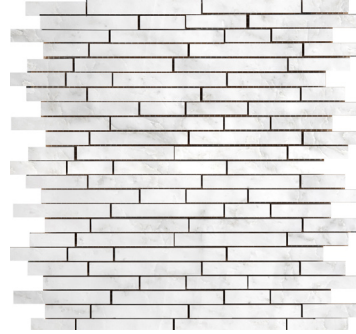

Linear on 12"x12" Mesh
Polished