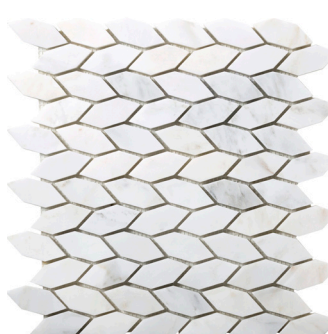

Hexagon 2" Mix on 12"x12" Mesh
Polished

Hexagon Large on 12"x12" Mesh
Polished

1/2"x12" Mini Cigaro | Polished

1"x12" Cigaro | Polished

2"x12" OG | Polished

1"x2" OG Corner | Polished

Hexagon 2" Mix

Hexagon Wide on 12"x12"
Mesh

Convex on 12"x12" Mesh
Polished

Lattice on 12"x12" Mesh
Polished

2"x2" on 12"x12" Mesh Polished

2"x4" Bevel on 12"x12" Mesh Polished

Geometric on 12"x12" Mesh Polished

Oval on 12"x12" Mesh Polished

Penny on 12"x12" Mesh Polished

Daisy on 12"x13" Mesh Polished

Gem on 12"x12" Mesh Polished

Marquise on 12"x12" Mesh Polished

Chevron on 12"x12" Mesh Polished

Cushion on 13"x13" Mesh Polished

3D Linear on 12"x12" Mesh Polished

Lantern on 12"x12" Mesh Polished