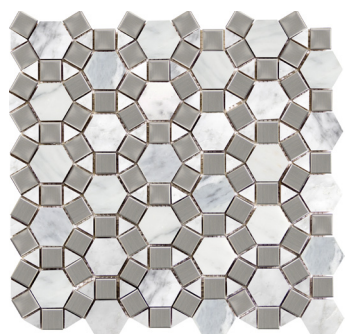

Hexagon 2" Mix on 12"x12" Mesh
Polished

Hexagon Large on 12"x12" Mesh
Polished

1/2"x12" Mini Cigaro | Polished

1"x12" Cigaro | Polished

2"x12" OG | Polished

1"x2" OG Corner | Polished

Hexagon 2" Mix

Hexagon Wide on 12"x12"
Mesh

Convex on 12"x12" Mesh
Polished

Lattice on 12"x12" Mesh
Polished

2"x2" on 12"x12" Mesh Polished

2"x4" Bevel on 12"x12" Mesh Polished

Geometric on 12"x12" Mesh Polished

Oval on 12"x12" Mesh Polished

Penny on 12"x12" Mesh Polished

Daisy on 12"x13" Mesh Polished

Gem on 12"x12" Mesh Polished

Marquise on 12"x12" Mesh Polished

Chevron on 12"x12" Mesh Polished

Cushion on 13"x13" Mesh Polished

3D Linear on 12"x12" Mesh Polished

Lantern on 12"x12" Mesh Polished