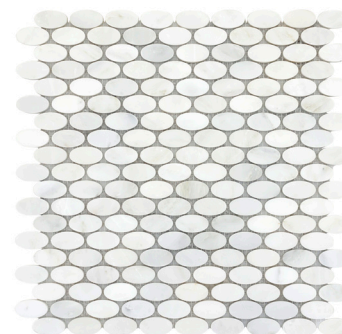

Hexagon 2" Mix on 12"x12" Mesh
Polished

Hexagon Large on 12"x12" Mesh
Polished

1/2"x12" Mini Cigaro | Polished

1"x12" Cigaro | Polished

2"x12" OG | Polished

1"x2" OG Corner | Polished

Hexagon 2" Mix

Hexagon Wide on 12"x12"
Mesh

Convex on 12"x12" Mesh
Polished

Lattice on 12"x12" Mesh
Polished

2"x2" on 12"x12" Mesh Polished

2"x4" Bevel on 12"x12" Mesh Polished

Geometric on 12"x12" Mesh Polished

Oval on 12"x12" Mesh Polished

Penny on 12"x12" Mesh Polished

Daisy on 12"x13" Mesh Polished

Gem on 12"x12" Mesh Polished

Marquise on 12"x12" Mesh Polished

Chevron on 12"x12" Mesh Polished

Cushion on 13"x13" Mesh Polished

3D Linear on 12"x12" Mesh Polished

Lantern on 12"x12" Mesh Polished