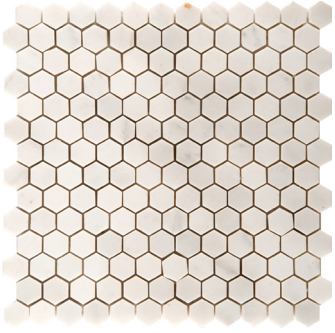

Grout joint recommendation: 1/8"

Calacata Oro Collection | 4 Sizes | 2 Mosaics

MARBLE

Marble Polished & Honed

Linear on 12"x12" Mesh Polished

Hexagon 1" on 12"x12" Mesh Polished

18"x18", 12"x24", 12"x12", 4"x8" | Polished