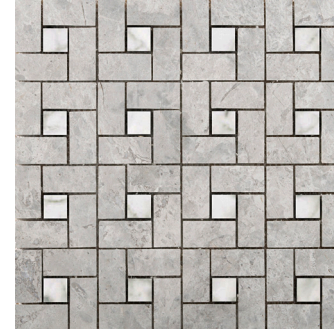

Grout joint recommendation: 1/8"

Silver Collection | 4 Sizes | 4 Mosaics

18"x18", 16"x32", 12"x24", 4"x8" | Polished

1/2"x12" Mini Cigaro | Polished

Pinwheel on 12"x12" Mesh
Polished

2"x2" on 12"x12" Mesh
Polished

Mini Offset on 12"x12" Mesh
Polished

Hexagon 1" on 12"x12" Mesh
Polished

Sizes & Trim		Technical Specifications	
<p>Tile thickness could vary based on size. Larger format tiles will have a higher thickness.</p> <div style="display: flex; justify-content: space-around; align-items: center;"> <div style="text-align: center;">  <p>18"x18"</p> </div> <div style="text-align: center;">  <p>16"x32"</p> </div> <div style="text-align: center;">  <p>12"x24"</p> </div> <div style="text-align: center;">  <p>4"x8"</p> </div> </div>		<p>Test Method</p>	<p>Shade Variation</p>
		<p>Results</p>	<p>V3</p>