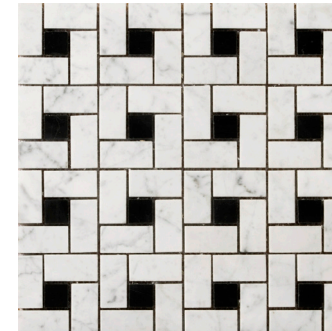

Test Method	Shade Variation
Results	V2

MARBLE

Marble Polished & Honed

24"x24", 18"x18", 12"x24", 12"x12", 4"x8", 3"x6" | Polished
 18"x18", 12"x24", 12"x12", 4"x8", 3"x6" | Honed

1/2"x12" Mini Cigaro | Honed & Polished

1/2"x1/2" on 12"x12" Mesh
 Polished

2"x2" on 12"x12" Mesh
 Honed & Polished

Mini Offset on 12"x12" Mesh
 Honed

Pinwheel on 12"x12" Mesh
 Honed

Hexagon 1" on 12"x12" Mesh
 Honed

Sizes & Trim		Technical Specifications	
Tile thickness could vary based on size. Larger format tiles will have a higher thickness.		Test Method	Shade Variation
		Results	V3

Grout joint recommendation: 1/8"

Calacata Oro Collection | 4 Sizes | 2 Mosaics

MARBLE

Marble Polished & Honed

Linear on 12"x12" Mesh Polished

Hexagon 1" on 12"x12" Mesh Polished

18"x18", 12"x24", 12"x12", 4"x8" | Polished