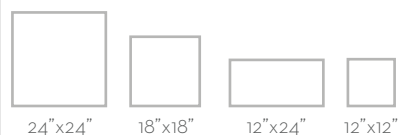

Diamond on 10"x13" Mesh Polished

Leaf on 9"x10" Mesh Polished

Sizes & Trim Tile thickness could vary based on size. Larger format tiles will have a higher thickness.

Grout joint recommendation: 1/8"

Technical Specifications