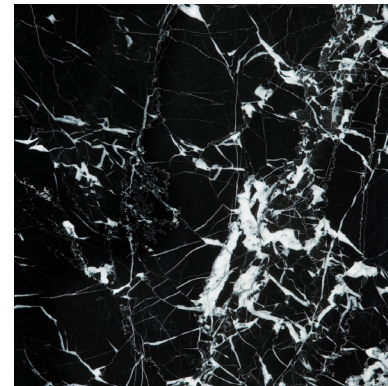

Black & White | V3 Variation

12"x12"

Sizes & Trim Tile thickness could vary based on size. Larger format tiles will have a higher thickness.