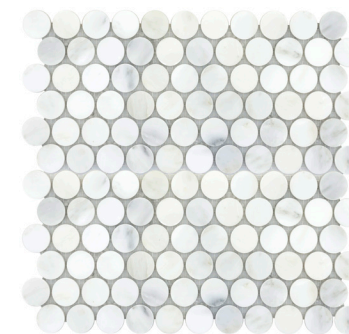

Hexagon 2" Mix on 12"x12" Mesh
Polished

Hexagon Large on 12"x12" Mesh
Polished

1/2"x12" Mini Cigaro | Polished

1"x12" Cigaro | Polished

2"x12" OG | Polished

1"x2" OG Corner | Polished

Hexagon 2" Mix

Hexagon Wide on 12"x12"
Mesh

Convex on 12"x12" Mesh
Polished

Lattice on 12"x12" Mesh
Polished

2"x2" on 12"x12" Mesh Polished

2"x4" Bevel on 12"x12" Mesh Polished

Geometric on 12"x12" Mesh Polished

Oval on 12"x12" Mesh Polished

Penny on 12"x12" Mesh Polished