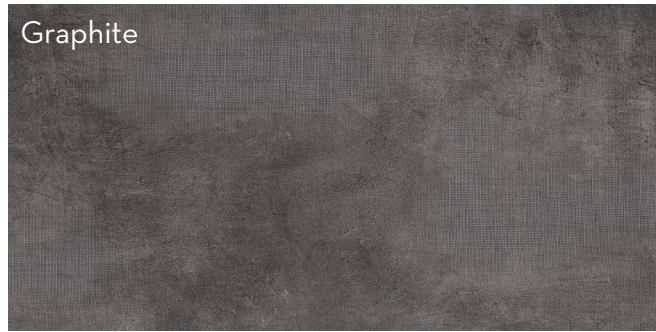

FACADE™

Glazed Porcelain

Facade™ combines the intricate look of canvas and plaster into a beautiful glazed porcelain tile. Available in multiple colors and coordinating mosaics, this series is sure to add character to any space.

5 Colors | 2 Sizes | 3/8" Thickness

All Colors Available in Sizes 18"x36", 12"x24"

Mosaics

White 2"x2" on 12"x12" Mesh

Ivory 2"x2" on 12"x12" Mesh

Gray 2"x2" on 12"x12" Mesh

Taupe 2"x2" on 12"x12" Mesh

Graphite 2"x2" on 12"x12" Mesh