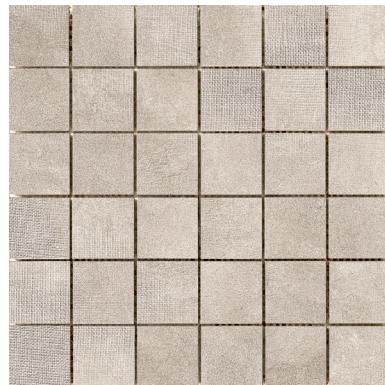

FACADE™

Glazed Porcelain

Facade™ combines the intricate look of canvas and plaster into a beautiful glazed porcelain tile. Available in multiple colors and coordinating mosaics, this series is sure to add character to any space.

5 Colors | 2 Sizes | 3/8" Thickness

All Colors Available in Sizes 18"x36", 12"x24"

Mosaics

White 2"x2" on 12"x12" Mesh

Ivory 2"x2" on 12"x12" Mesh

Gray 2"x2" on 12"x12" Mesh

Taupe 2"x2" on 12"x12" Mesh

Graphite 2"x2" on 12"x12" Mesh

Grout joint recommendation: 1/8"

Green Friendly: VOC None | Recycled Content 0% Pre & Post-Consumer