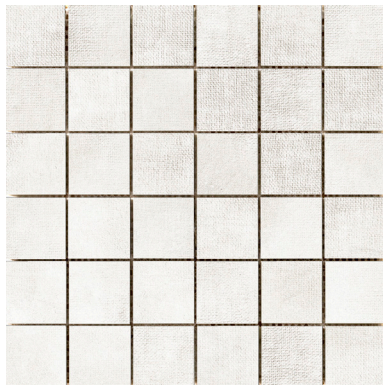

FACADE™

Glazed Porcelain

Facade™ combines the intricate look of canvas and plaster into a beautiful glazed porcelain tile. Available in multiple colors and coordinating mosaics, this series is sure to add character to any space.

5 Colors | 2 Sizes | 3/8" Thickness

All Colors Available in Sizes 18"x36", 12"x24"

Mosaics

White 2"x2" on 12"x12" Mesh

Ivory 2"x2" on 12"x12" Mesh

Gray 2"x2" on 12"x12" Mesh

Taupe 2"x2" on 12"x12" Mesh

Graphite 2"x2" on 12"x12" Mesh