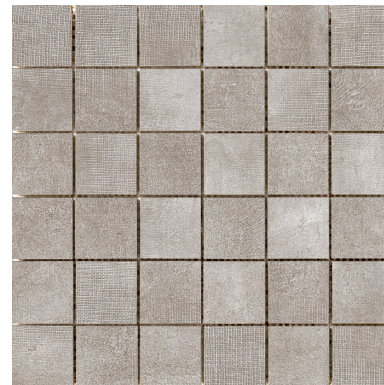

FACADE™

Glazed Porcelain

Facade™ combines the intricate look of canvas and plaster into a beautiful glazed porcelain tile. Available in multiple colors and coordinating mosaics, this series is sure to add character to any space.

5 Colors | 2 Sizes | 3/8" Thickness

All Colors Available in Sizes 18"x36", 12"x24"

Mosaics

White 2"x2" on 12"x12" Mesh

Ivory 2"x2" on 12"x12" Mesh

Gray 2"x2" on 12"x12" Mesh

Taupe 2"x2" on 12"x12" Mesh

Graphite 2"x2" on 12"x12" Mesh

Grout joint recommendation: 1/8"

Green Friendly: VOC None | Recycled Content 0% Pre & Post-Consumer