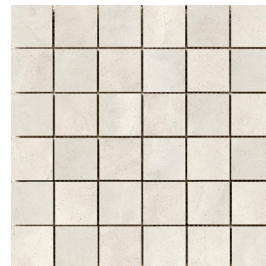

Mosaics

Silver 2"x2" on 12"x12" Mesh

Sizes & Trim					Technical Specifications								
Tile thickness could vary based on size. Larger format tiles will have a higher thickness.					Test Method	Abrasion Resistance C1027	Breaking Strength C648	Chemical Resistance C650	Water Absorption C373	DCOF ANSI A137.1	Freeze-Thaw Cycling C1026	Scratch Hardness MOHS	Shade Variation Rating
					Results	III	≥ 500 lbf	Resistant	≤ .5%	P < .42 M ≥ .60	Resistant	5	V4
32"x32" 31.50" x 31.50"	24"x48" 23.62" x 47.27"	12"x24" 11.81" x 23.62"	12"x12" Mesh 11.73" x 11.73"	3"x24" Floor SBN									

Grout joint recommendation: 1/8"

Green Friendly: VOC None | Recycled Content 0% Pre & Post-Consumer