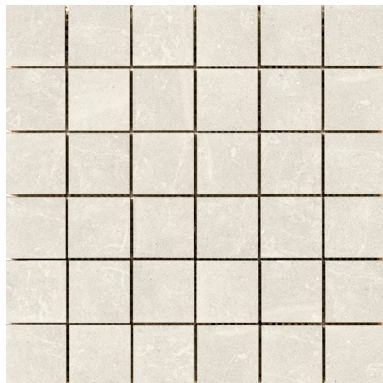

UPTOWN™

Unglazed Porcelain

Uptown™ features subtle textures and color variation giving it a timeless, urban feel in two sizes and five colors.

5 Colors | 2 Sizes | 3/8" Thickness

All Colors Available in Sizes 24"x47", 12"x24"

Mosaics

Sugar Hill 2"x2" on 12"x12" Mesh

Manhattan 2"x2" on 12"x12" Mesh

Hamilton 2"x2" on 12"x12" Mesh

Hudson 2"x2" on 12"x12" Mesh

Washington 2"x2" on 12"x12" Mesh

Sizes & Trim				Technical Specifications								
Tile thickness could vary based on size. Larger format tiles will have a higher thickness.				Test Method	Abrasion Resistance C1027	Breaking Strength C648	Chemical Resistance C650	Water Absorption C373	DCOF ANSI A137.1	Freeze-Thaw Cycling C1026	Scratch Hardness MOHS	Shade Variation Rating
 24"x47" 23.62"x47.24"	 12"x24" 11.81"x23.62"	 12"x12" Mesh 11.81"x11.81"	 3"x12" Floor SBN	Results	IV	≥ 850 lbf	Resistant	≤ .5%	≥ .65	Resistant	7	V3

Grout joint recommendation: 1/8"

Green Friendly: VOC None | Recycled Content 0% Pre & Post-Consumer