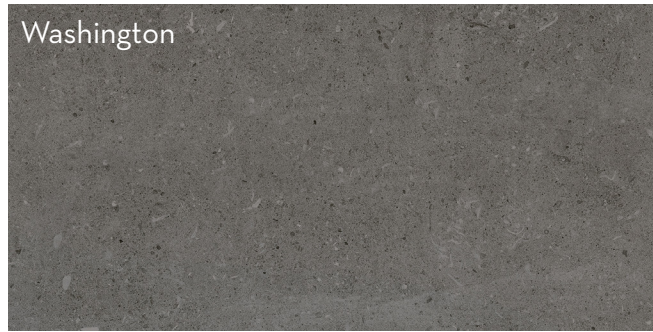

UPTOWN™

Unglazed Porcelain

Uptown™ features subtle textures and color variation giving it a timeless, urban feel in two sizes and five colors.

5 Colors | 2 Sizes | 3/8" Thickness

All Colors Available in Sizes 24"x47", 12"x24"

Grout joint recommendation: 1/8"

Green Friendly: VOC None | Recycled Content 0% Pre & Post-Consumer