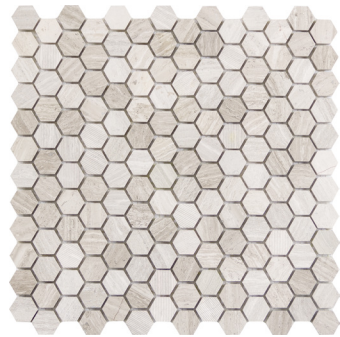

METRO

Limestone Polished/Honed

The Metro series offers collections of limestone in a contemporary linear design, along with a variety of mosaics to complete the look of your space.

Blue | 12"x24" | Honed

12"x24"

Technical Specifications

Test Method	Shade Variation
Results	V3

Grout joint recommendation: 1/8" | **DISCLAIMER:** Product may contain cross veining that runs perpendicular to the direction of veining. This cross veining is part of the aesthetic and does not affect performance or stability.

Cream Collection | 5 Sizes | 23 Mosaics

16"x32", 12"x24", 6"x24", 4"x10", 3"x6" | Honed

1/2"x12" Mini Cigaro | Honed

Gem on 12"x12" Mesh
Honed

Hexagon 1" Mix on 12"x12" Mesh
Honed

Hexagon 2" Mix on 12"x12" Mesh
Honed

Convex on 12"x12" Mesh
Honed

Twine on 11"x13" Mesh
Honed

Leaf on 9"x10" Mesh
Honed

Prism on 12"x12" Mesh
Honed

Daisy on 12"x13" Mesh
Honed

Linear on 12"x13" Mesh
Honed

2"x2" on 12"x12" Mesh Honed

Bamboo on 12"x12" Mesh Honed