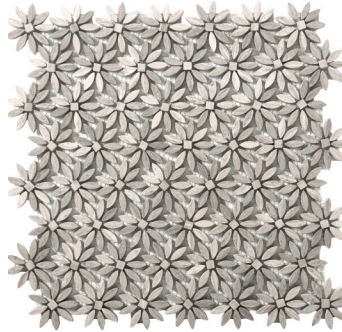

Gray Collection | 2 Sizes | 18 Mosaics

METRO

Limestone Polished & Honed

12"x24", 3"x6" | Honed

1/2"x12" Mini Cigaro | Honed

Convex on 12"x12" Mesh
Honed

Hexagon 1" Mix on 12"x12" Mesh
Honed

Hexagon 2" Mix on 12"x12" Mesh
Honed

Bamboo on 12"x12" Mesh Honed

Lantern on 12"x12" Mesh Honed

Marquise on 12"x12" Mesh Honed

Chevron on 12"x12" Mesh Honed

Cushion on 13"x13" Mesh Honed

Hexagon Large on 12"x12" Mesh Honed

Gem on 12"x12" Mesh Honed

Daisy on 12"x13" Mesh Honed

Twine on 11"x13" Mesh Honed

Prism on 12"x12" Mesh Honed

3D Linear on 12"x12" Mesh Honed

Linear on 12"x13" Mesh Honed

Diamond on 10"x13" Mesh Honed

Lattice on 12"x12" Mesh Honed

Leaf on 9"x10" Mesh Honed