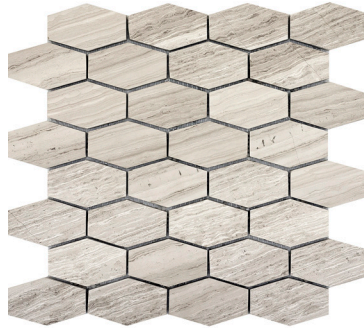

Geometric on 12"x12" Mesh Honed

Hexagon 1" on 12"x12" Mesh Honed

2"x4" Bevel on 12"x12" Mesh Honed

Hexagon Large on 12"x12" Mesh Honed

Hexagon Wide on 12"x12" Mesh Honed

Marquise on 12"x12" Mesh Honed

Chevron on 12"x12" Mesh Honed

Cushion on 13"x13" Mesh Honed

3D Linear on 12"x12" Mesh Honed

Lantern on 12"x12" Mesh Honed

Diamond on 10"x13" Mesh Honed

Lattice on 12"x12" Mesh Honed

Sizes & Trim Tile thickness could vary based on size. Larger format tiles will have a higher thickness.