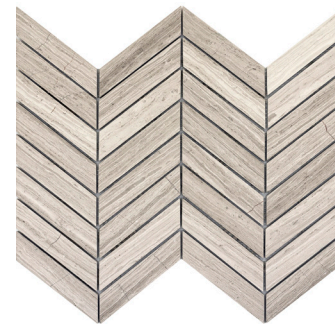

Geometric on 12"x12" Mesh Honed

Hexagon 1" on 12"x12" Mesh Honed

2"x4" Bevel on 12"x12" Mesh Honed

Hexagon Large on 12"x12" Mesh Honed

Hexagon Wide on 12"x12" Mesh Honed

Marquise on 12"x12" Mesh Honed

Chevron on 12"x12" Mesh Honed

Cushion on 13"x13" Mesh Honed

3D Linear on 12"x12" Mesh Honed

Lantern on 12"x12" Mesh Honed

Diamond on 10"x13" Mesh Honed

Lattice on 12"x12" Mesh Honed

Sizes & Trim Tile thickness could vary based on size. Larger format tiles will have a higher thickness.