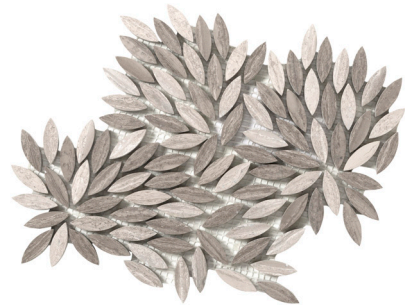

Bamboo on 12"x12" Mesh Honed

Lantern on 12"x12" Mesh Honed

Marquise on 12"x12" Mesh Honed

Chevron on 12"x12" Mesh Honed

Cushion on 13"x13" Mesh Honed

Hexagon Large on 12"x12" Mesh Honed

Gem on 12"x12" Mesh Honed

Daisy on 12"x13" Mesh Honed

Twine on 11"x13" Mesh Honed

Prism on 12"x12" Mesh Honed

3D Linear on 12"x12" Mesh Honed

Linear on 12"x13" Mesh Honed

Diamond on 10"x13" Mesh Honed

Lattice on 12"x12" Mesh Honed

Leaf on 9"x10" Mesh Honed

Sizes & Trim Tile thickness could vary based on size. Larger format tiles will have a higher thickness.

Technical Specifications

Test Method	Shade Variation
Results	V4

Grout joint recommendation: 1/8" | DISCLAIMER: Product may contain cross veining that runs perpendicular to the direction of veining. This cross veining is part of the aesthetic and does not affect performance or stability.