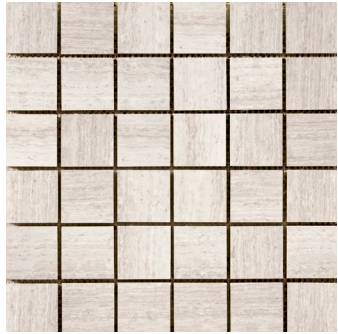

Convex on 12"x12" Mesh
Honed

Twine on 11"x13" Mesh
Honed

Leaf on 9"x10" Mesh
Honed

Prism on 12"x12" Mesh
Honed

Daisy on 12"x13" Mesh
Honed

Linear on 12"x13" Mesh
Honed

2"x2" on 12"x12" Mesh Honed

Bamboo on 12"x12" Mesh Honed

Geometric on 12"x12" Mesh Honed

Hexagon 1" on 12"x12" Mesh Honed

2"x4" Bevel on 12"x12" Mesh Honed

Hexagon Large on 12"x12" Mesh Honed

Hexagon Wide on 12"x12" Mesh Honed

Marquise on 12"x12" Mesh Honed

Chevron on 12"x12" Mesh Honed