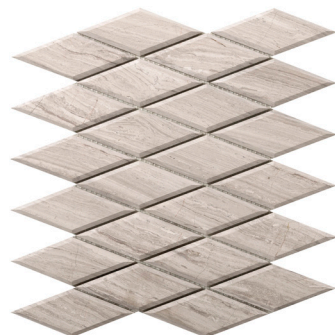

Geometric on 12"x12" Mesh Honed

Hexagon 1" on 12"x12" Mesh Honed

2"x4" Bevel on 12"x12" Mesh Honed

Hexagon Large on 12"x12" Mesh Honed

Hexagon Wide on 12"x12" Mesh Honed

Marquise on 12"x12" Mesh Honed

Chevron on 12"x12" Mesh Honed

Cushion on 13"x13" Mesh Honed

3D Linear on 12"x12" Mesh Honed

Lantern on 12"x12" Mesh Honed

Diamond on 10"x13" Mesh Honed

Lattice on 12"x12" Mesh Honed

Sizes & Trim Tile thickness could vary based on size. Larger format tiles will have a higher thickness.