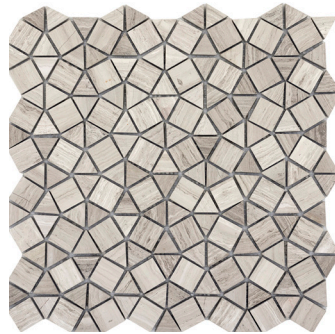

12"x24"

Technical Specifications

Test Method	Shade Variation
Results	V3

Grout joint recommendation: 1/8" | **DISCLAIMER:** Product may contain cross veining that runs perpendicular to the direction of veining. This cross veining is part of the aesthetic and does not affect performance or stability.

Convex on 12"x12" Mesh
Honed

Twine on 11"x13" Mesh
Honed

Leaf on 9"x10" Mesh
Honed

Prism on 12"x12" Mesh
Honed

Daisy on 12"x13" Mesh
Honed

Linear on 12"x13" Mesh
Honed

2"x2" on 12"x12" Mesh Honed

Bamboo on 12"x12" Mesh Honed

Geometric on 12"x12" Mesh Honed

Hexagon 1" on 12"x12" Mesh Honed

2"x4" Bevel on 12"x12" Mesh Honed

Hexagon Large on 12"x12" Mesh Honed

Hexagon Wide on 12"x12" Mesh Honed

Marquise on 12"x12" Mesh Honed

Chevron on 12"x12" Mesh Honed

Cushion on 13"x13" Mesh Honed

3D Linear on 12"x12" Mesh Honed

Lantern on 12"x12" Mesh Honed

Diamond on 10"x13" Mesh Honed

Lattice on 12"x12" Mesh Honed

Sizes & Trim Tile thickness could vary based on size. Larger format tiles will have a higher thickness.