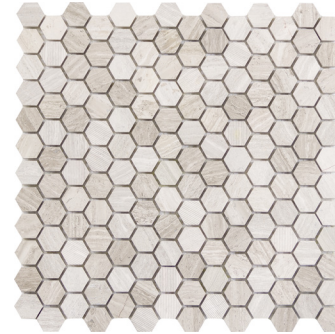

METRO

Limestone Polished/Honed

The Metro series offers collections of limestone in a contemporary linear design, along with a variety of mosaics to complete the look of your space.

Blue | 12"x24" | Honed

Convex on 12"x12" Mesh
Honed

Twine on 11"x13" Mesh
Honed

Leaf on 9"x10" Mesh
Honed

Prism on 12"x12" Mesh
Honed

Daisy on 12"x13" Mesh
Honed

Linear on 12"x13" Mesh
Honed

2"x2" on 12"x12" Mesh Honed

Bamboo on 12"x12" Mesh Honed

Geometric on 12"x12" Mesh Honed

Hexagon 1" on 12"x12" Mesh Honed

2"x4" Bevel on 12"x12" Mesh Honed

Hexagon Large on 12"x12" Mesh Honed

Hexagon Wide on 12"x12" Mesh Honed

Marquise on 12"x12" Mesh Honed

Chevron on 12"x12" Mesh Honed

Cushion on 13"x13" Mesh Honed

3D Linear on 12"x12" Mesh Honed

Lantern on 12"x12" Mesh Honed

Diamond on 10"x13" Mesh Honed

Lattice on 12"x12" Mesh Honed

Sizes & Trim Tile thickness could vary based on size. Larger format tiles will have a higher thickness.