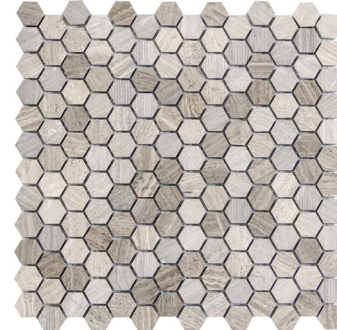

Technical Specifications

Test Method	Shade Variation
Results	V2

Grout joint recommendation: 1/8" | DISCLAIMER: Product may contain cross veining that runs perpendicular to the direction of veining. This cross veining is part of the aesthetic and does not affect performance or stability.

Gray Collection | 2 Sizes | 18 Mosaics

METRO

Limestone Polished & Honed

12"x24", 3"x6" | Honed

1/2"x12" Mini Cigaro | Honed

Convex on 12"x12" Mesh
Honed

Hexagon 1" Mix on 12"x12" Mesh
Honed

Hexagon 2" Mix on 12"x12" Mesh
Honed

Bamboo on 12"x12" Mesh Honed

Lantern on 12"x12" Mesh Honed

Marquise on 12"x12" Mesh Honed

Chevron on 12"x12" Mesh Honed

Cushion on 13"x13" Mesh Honed

Hexagon Large on 12"x12" Mesh Honed

Gem on 12"x12" Mesh Honed