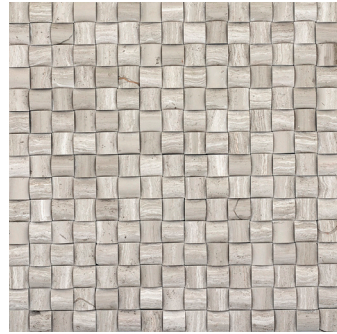

Convex on 12"x12" Mesh
Honed

Twine on 11"x13" Mesh
Honed

Leaf on 9"x10" Mesh
Honed

Prism on 12"x12" Mesh
Honed

Daisy on 12"x13" Mesh
Honed

Linear on 12"x13" Mesh
Honed

2"x2" on 12"x12" Mesh Honed

Bamboo on 12"x12" Mesh Honed

Geometric on 12"x12" Mesh Honed

Hexagon 1" on 12"x12" Mesh Honed

2"x4" Bevel on 12"x12" Mesh Honed

Hexagon Large on 12"x12" Mesh Honed

Hexagon Wide on 12"x12" Mesh Honed

Marquise on 12"x12" Mesh Honed

Chevron on 12"x12" Mesh Honed