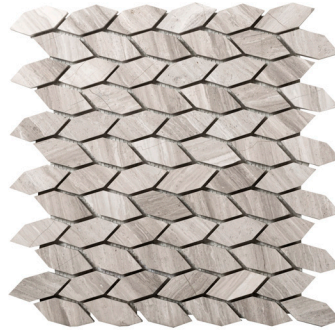

Gray Collection | 2 Sizes | 18 Mosaics

METRO

Limestone Polished & Honed

12"x24", 3"x6" | Honed

1/2"x12" Mini Cigaro | Honed

Convex on 12"x12" Mesh
Honed

Hexagon 1" Mix on 12"x12" Mesh
Honed

Hexagon 2" Mix on 12"x12" Mesh
Honed

Bamboo on 12"x12" Mesh Honed

Lantern on 12"x12" Mesh Honed

Marquise on 12"x12" Mesh Honed

Chevron on 12"x12" Mesh Honed

Cushion on 13"x13" Mesh Honed

Hexagon Large on 12"x12" Mesh Honed

Gem on 12"x12" Mesh Honed