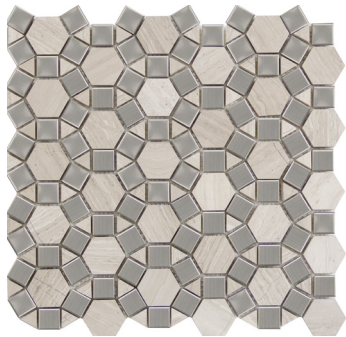

METRO

Limestone Polished/Honed

The Metro series offers collections of limestone in a contemporary linear design, along with a variety of mosaics to complete the look of your space.

Blue | 12"x24" | Honed

Blue Striated & Chiseled | 12"x24"

Blue Linear | 12"x24" | Honed

3D on 6"x24" Mesh | Honed

Splitface on 6"x24" Mesh

Sizes & Trim Tile thickness could vary based on size. Larger format tiles will have a higher thickness.

12"x24"

Technical Specifications

Test Method	Shade Variation
Results	V3

Grout joint recommendation: 1/8" | **DISCLAIMER:** Product may contain cross veining that runs perpendicular to the direction of veining. This cross veining is part of the aesthetic and does not affect performance or stability.

Cream Collection | 5 Sizes | 23 Mosaics

16"x32", 12"x24", 6"x24", 4"x10", 3"x6" | Honed

1/2"x12" Mini Cigaro | Honed

Gem on 12"x12" Mesh
Honed

Hexagon 1" Mix on 12"x12" Mesh
Honed

Hexagon 2" Mix on 12"x12" Mesh
Honed