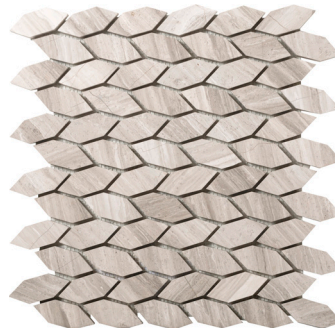

Convex on 12"x12" Mesh
Honed

Twine on 11"x13" Mesh
Honed

Leaf on 9"x10" Mesh
Honed

Prism on 12"x12" Mesh
Honed

Daisy on 12"x13" Mesh
Honed

Linear on 12"x13" Mesh
Honed

2"x2" on 12"x12" Mesh Honed

Bamboo on 12"x12" Mesh Honed

Geometric on 12"x12" Mesh Honed

Hexagon 1" on 12"x12" Mesh Honed

2"x4" Bevel on 12"x12" Mesh Honed

Hexagon Large on 12"x12" Mesh Honed

Hexagon Wide on 12"x12" Mesh Honed

Marquise on 12"x12" Mesh Honed

Chevron on 12"x12" Mesh Honed

Cushion on 13"x13" Mesh Honed

3D Linear on 12"x12" Mesh Honed

Lantern on 12"x12" Mesh Honed

Diamond on 10"x13" Mesh Honed

Lattice on 12"x12" Mesh Honed

Sizes & Trim Tile thickness could vary based on size. Larger format tiles will have a higher thickness.