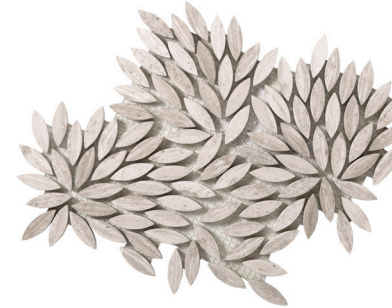

METRO

Limestone Polished/Honed

The Metro series offers collections of limestone in a contemporary linear design, along with a variety of mosaics to complete the look of your space.

Blue | 12"x24" | Honed

Cream Collection | 5 Sizes | 23 Mosaics

16"x32", 12"x24", 6"x24", 4"x10", 3"x6" | Honed

1/2"x12" Mini Cigaro | Honed

Gem on 12"x12" Mesh
Honed

Hexagon 1" Mix on 12"x12" Mesh
Honed

Hexagon 2" Mix on 12"x12" Mesh
Honed

Convex on 12"x12" Mesh
Honed

Twine on 11"x13" Mesh
Honed

Leaf on 9"x10" Mesh
Honed

Prism on 12"x12" Mesh
Honed

Daisy on 12"x13" Mesh
Honed

Linear on 12"x13" Mesh
Honed

2"x2" on 12"x12" Mesh Honed

Bamboo on 12"x12" Mesh Honed