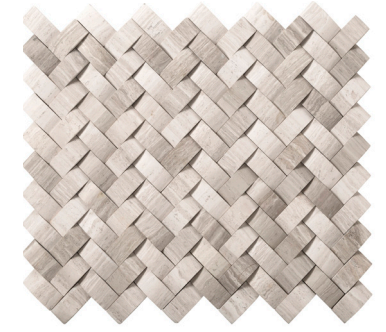

METRO

Limestone Polished/Honed

The Metro series offers collections of limestone in a contemporary linear design, along with a variety of mosaics to complete the look of your space.

Blue | 12"x24" | Honed

12"x24"

Technical Specifications

Test Method	Shade Variation
Results	V3

Grout joint recommendation: 1/8" | **DISCLAIMER:** Product may contain cross veining that runs perpendicular to the direction of veining. This cross veining is part of the aesthetic and does not affect performance or stability.

Cream Collection | 5 Sizes | 23 Mosaics

16"x32", 12"x24", 6"x24", 4"x10", 3"x6" | Honed

1/2"x12" Mini Cigaro | Honed

Gem on 12"x12" Mesh
Honed

Hexagon 1" Mix on 12"x12" Mesh
Honed

Hexagon 2" Mix on 12"x12" Mesh
Honed

Convex on 12"x12" Mesh
Honed

Twine on 11"x13" Mesh
Honed

Leaf on 9"x10" Mesh
Honed

Prism on 12"x12" Mesh
Honed

Daisy on 12"x13" Mesh
Honed

Linear on 12"x13" Mesh
Honed

2"x2" on 12"x12" Mesh Honed

Bamboo on 12"x12" Mesh Honed