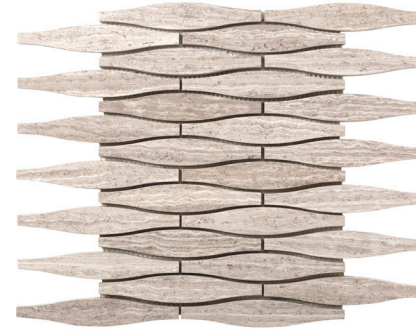

METRO

Limestone Polished/Honed

The Metro series offers collections of limestone in a contemporary linear design, along with a variety of mosaics to complete the look of your space.

Blue | 12"x24" | Honed

12"x24"

Technical Specifications

Test Method	Shade Variation
Results	V3

Grout joint recommendation: 1/8" | **DISCLAIMER:** Product may contain cross veining that runs perpendicular to the direction of veining. This cross veining is part of the aesthetic and does not affect performance or stability.

Cream Collection | 5 Sizes | 23 Mosaics

16"x32", 12"x24", 6"x24", 4"x10", 3"x6" | Honed

1/2"x12" Mini Cigaro | Honed

Gem on 12"x12" Mesh
Honed

Hexagon 1" Mix on 12"x12" Mesh
Honed

Hexagon 2" Mix on 12"x12" Mesh
Honed

Convex on 12"x12" Mesh
Honed

Twine on 11"x13" Mesh
Honed

Leaf on 9"x10" Mesh
Honed

Prism on 12"x12" Mesh
Honed

Daisy on 12"x13" Mesh
Honed

Linear on 12"x13" Mesh
Honed

2"x2" on 12"x12" Mesh Honed

Bamboo on 12"x12" Mesh Honed