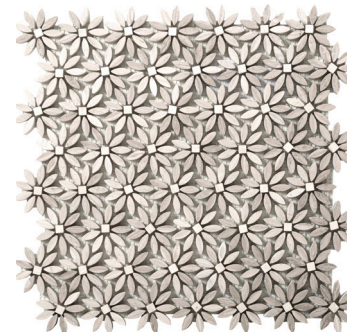

Convex on 12"x12" Mesh
Honed

Twine on 11"x13" Mesh
Honed

Leaf on 9"x10" Mesh
Honed

Prism on 12"x12" Mesh
Honed

Daisy on 12"x13" Mesh
Honed

Linear on 12"x13" Mesh
Honed

2"x2" on 12"x12" Mesh Honed

Bamboo on 12"x12" Mesh Honed

Geometric on 12"x12" Mesh Honed

Hexagon 1" on 12"x12" Mesh Honed

2"x4" Bevel on 12"x12" Mesh Honed

Hexagon Large on 12"x12" Mesh Honed

Hexagon Wide on 12"x12" Mesh Honed

Marquise on 12"x12" Mesh Honed

Chevron on 12"x12" Mesh Honed

Cushion on 13"x13" Mesh Honed

3D Linear on 12"x12" Mesh Honed

Lantern on 12"x12" Mesh Honed

Diamond on 10"x13" Mesh Honed

Lattice on 12"x12" Mesh Honed

Sizes & Trim Tile thickness could vary based on size. Larger format tiles will have a higher thickness.