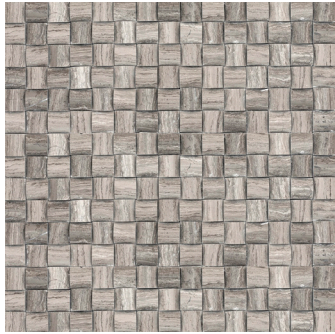

Gray Collection | 2 Sizes | 18 Mosaics

METRO

Limestone Polished & Honed

12"x24", 3"x6" | Honed

1/2"x12" Mini Cigaro | Honed

Convex on 12"x12" Mesh
Honed

Hexagon 1" Mix on 12"x12" Mesh
Honed

Hexagon 2" Mix on 12"x12" Mesh
Honed

Bamboo on 12"x12" Mesh Honed

Lantern on 12"x12" Mesh Honed

Marquise on 12"x12" Mesh Honed

Chevron on 12"x12" Mesh Honed

Cushion on 13"x13" Mesh Honed

Hexagon Large on 12"x12" Mesh Honed

Gem on 12"x12" Mesh Honed