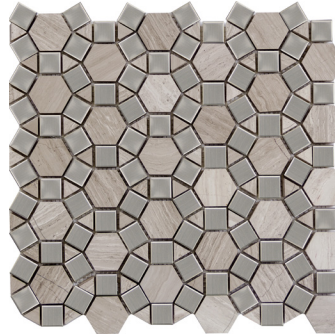

METRO

Limestone Polished/Honed

The Metro series offers collections of limestone in a contemporary linear design, along with a variety of mosaics to complete the look of your space.

Blue | 12"x24" | Honed

Gray Collection | 2 Sizes | 18 Mosaics

METRO

Limestone Polished & Honed

12"x24", 3"x6" | Honed

1/2"x12" Mini Cigaro | Honed

Convex on 12"x12" Mesh
Honed

Hexagon 1" Mix on 12"x12" Mesh
Honed

Hexagon 2" Mix on 12"x12" Mesh
Honed

Bamboo on 12"x12" Mesh Honed

Lantern on 12"x12" Mesh Honed

Marquise on 12"x12" Mesh Honed

Chevron on 12"x12" Mesh Honed

Cushion on 13"x13" Mesh Honed

Hexagon Large on 12"x12" Mesh Honed

Gem on 12"x12" Mesh Honed

Daisy on 12"x13" Mesh Honed

Twine on 11"x13" Mesh Honed

Prism on 12"x12" Mesh Honed

3D Linear on 12"x12" Mesh Honed

Linear on 12"x13" Mesh Honed

Diamond on 10"x13" Mesh Honed

Lattice on 12"x12" Mesh Honed

Leaf on 9"x10" Mesh Honed