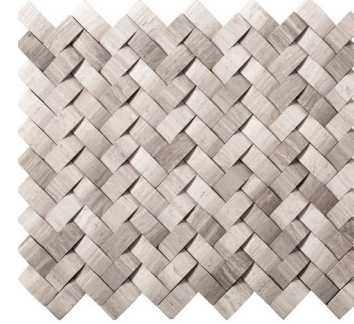

Twine on 11"x13" Mesh Honed