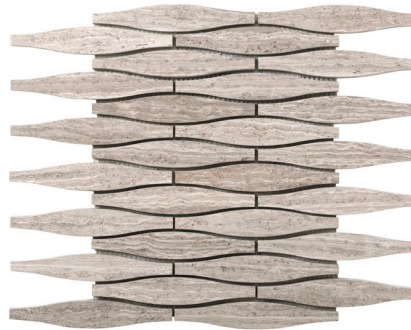

Technical Specifications

Test Method	Shade Variation
Results	V2

Grout joint recommendation: 1/8" | DISCLAIMER: Product may contain cross veining that runs perpendicular to the direction of veining. This cross veining is part of the aesthetic and does not affect performance or stability.

Gray Collection | 2 Sizes | 18 Mosaics

METRO

Limestone Polished & Honed

12"x24", 3"x6" | Honed

1/2"x12" Mini Cigaro | Honed

Convex on 12"x12" Mesh
Honed

Hexagon 1" Mix on 12"x12" Mesh
Honed

Hexagon 2" Mix on 12"x12" Mesh
Honed

Bamboo on 12"x12" Mesh Honed

Lantern on 12"x12" Mesh Honed

Marquise on 12"x12" Mesh Honed

Chevron on 12"x12" Mesh Honed

Cushion on 13"x13" Mesh Honed

Hexagon Large on 12"x12" Mesh Honed

Gem on 12"x12" Mesh Honed