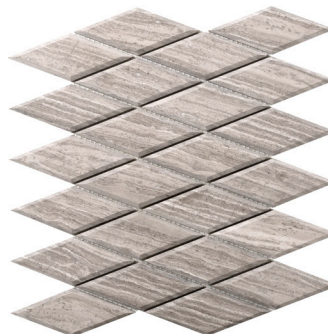

Daisy on 12"x13" Mesh Honed

Twine on 11"x13" Mesh Honed

Prism on 12"x12" Mesh Honed

3D Linear on 12"x12" Mesh Honed

Linear on 12"x13" Mesh Honed

Diamond on 10"x13" Mesh Honed

Lattice on 12"x12" Mesh Honed

Leaf on 9"x10" Mesh Honed

Sizes & Trim Tile thickness could vary based on size. Larger format tiles will have a higher thickness.

Technical Specifications

Test Method	Shade Variation
Results	V4

Grout joint recommendation: 1/8" | DISCLAIMER: Product may contain cross veining that runs perpendicular to the direction of veining. This cross veining is part of the aesthetic and does not affect performance or stability.