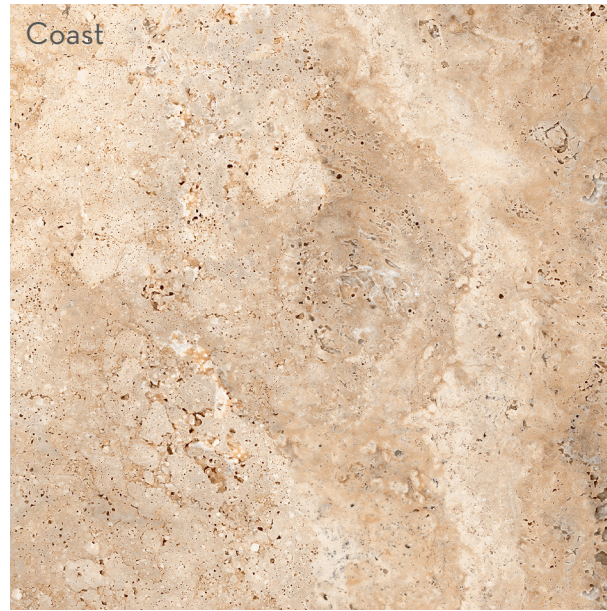

3 Colors | 3 Sizes | 5/16" Thickness

All Colors Available in Sizes 17" x 17", 13" x 13", 12" x 24"