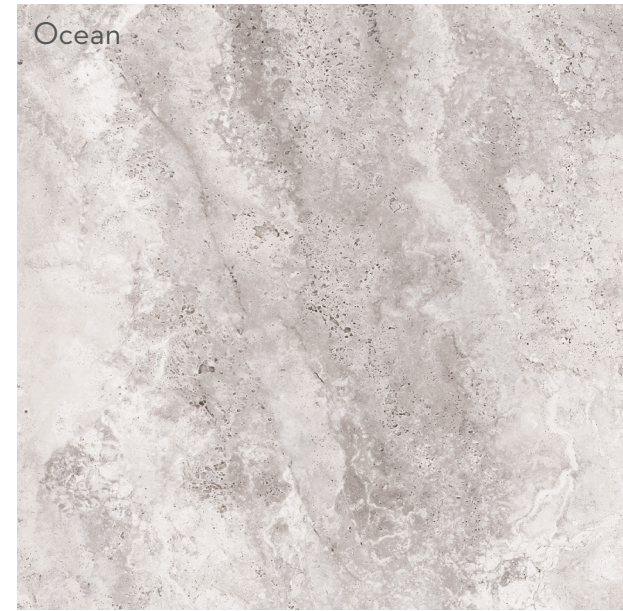

CABO™

Glazed Ceramic

Cabo™ features crackled, subtle movement to emulate the details of natural travertine. Colors of warm and cool neutrals reflect a relaxed, coastal feel. Varied tile sizes invite a range of applications.

3 Colors | 3 Sizes | 5/16" Thickness

All Colors Available in Sizes 17" x 17", 13" x 13", 12" x 24"

Mosaics

Shore 2" x 2" on 13" x 13" Mesh

Coast 2" x 2" on 13" x 13" Mesh

Ocean 2" x 2" on 13" x 13" Mesh

Sizes & Trim					Technical Specifications								
					Test Method	Abrasion Resistance C1027	Breaking Strength C648	Chemical Resistance C650	Water Absorption C373	DCOF ANSI A137.1	Freeze-Thaw Cycling C1026	Scratch Hardness MOHS	Shade Variation Rating
17" x 17" 17.26" x 17.26"	13" x 13" 13.07" x 13.07"	12" x 24" 11.81" x 23.62"	13" x 13" Mesh 13.11" x 13.11"	3" x 13" Floor SBN	Results	IV	≥ 450 lbf	Npn-Resistant	≤ 7%	≥ .60	Non-Resistant	7	V2