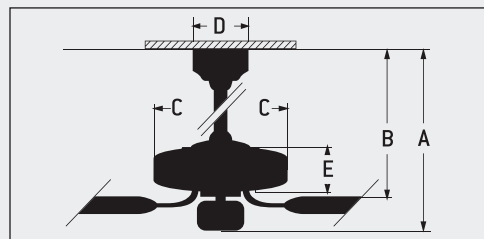

Aged Bronze 52" Riverfront | Model **RVF52ABZ5**
 ABS Blades | **Aged Bronze**
 Single Light Kit | **Integrated with White Frosted Glass**
 Location | **Suitable for Wet Locations**

Riverfront

FEATURES

- Standard, 3 Speed Reversible Motor
- 6" Downrod (Included)
- Lifetime Limited Warranty
- Light Kit Integrated, 2 x 13 Watt, CFL Bulbs Included
- Remote Control - (Optional)

SPECS

- Blade Sweep Opt. 52"
- Number of Blades 5
- Blade Pitch 14°
- Motor Size (MM) 172 x 14
- AMPS (Hi Speed) 0.5
- Shipping Wt. (lbs.) 22.26
- CU. FT. in Carton 2.2
- Airflow* 5,954
(Cubic Feet per Minute)
- Electricity Use* 64 Watts
- Airflow Efficiency* 93
(Cubic Feet Per Minute Per Watt)

CEILING DROP DIMENSIONS

A: 6" DR - 21.2" D: 6"
 B: 6" DR - 11.5" E: 4.75"
 C: 12" *DR=Downrod

"Compare: 49" to 60" ceiling fans have airflow efficiencies ranging from approximately 51 to 176 cubic feet per minute per watt at high speed."