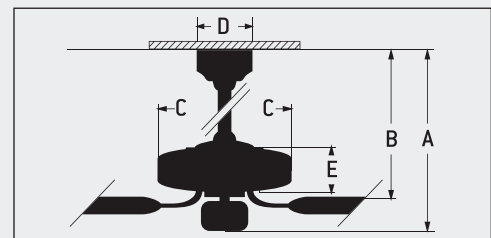

Brushed Pewter 52" Laval
 Reversible Blades
 Light Kit

Model **E-LAV52BP4LK**
 Item No. **18279**
Matte Silver/Maple
Integrated with White Glass

Laval 52"

FEATURES

- 3 Speed Reversible Motor
- 6" Downrod (Included)
- Lifetime Limited Warranty
- Light Kit Integrated, 1 x 100 Watt, JD E11 Halogen Bulb
- Remote Control (Optional)

SPECS

- Blade Sweep Opt. 52"
- Number of Blades 4
- Blade Pitch 14°
- Motor Size (MM) 172 x 17
- AMPS (HI Speed) 0.57
- Shipping Wt. (lbs.) 21.12
- CU. FT. in Carton 2.04
- Airflow* 5,707
(Cubic Feet per Minute)
- Electricity Use* 69.5 Watts
- Airflow Efficiency* 82
(Cubic Feet Per Minute Per Watt)

CEILING DROP DIMENSIONS

A: 6" DR - 15.5"
 B: 6" DR - 11.5"
 C: 10.83"
 D: 5.12"
 E: 4.9"
 *DR=Downrod

"Compare: 49" to 60" ceiling fans have airflow efficiencies ranging from approximately 51 to 176 cubic feet per minute per watt at high speed."