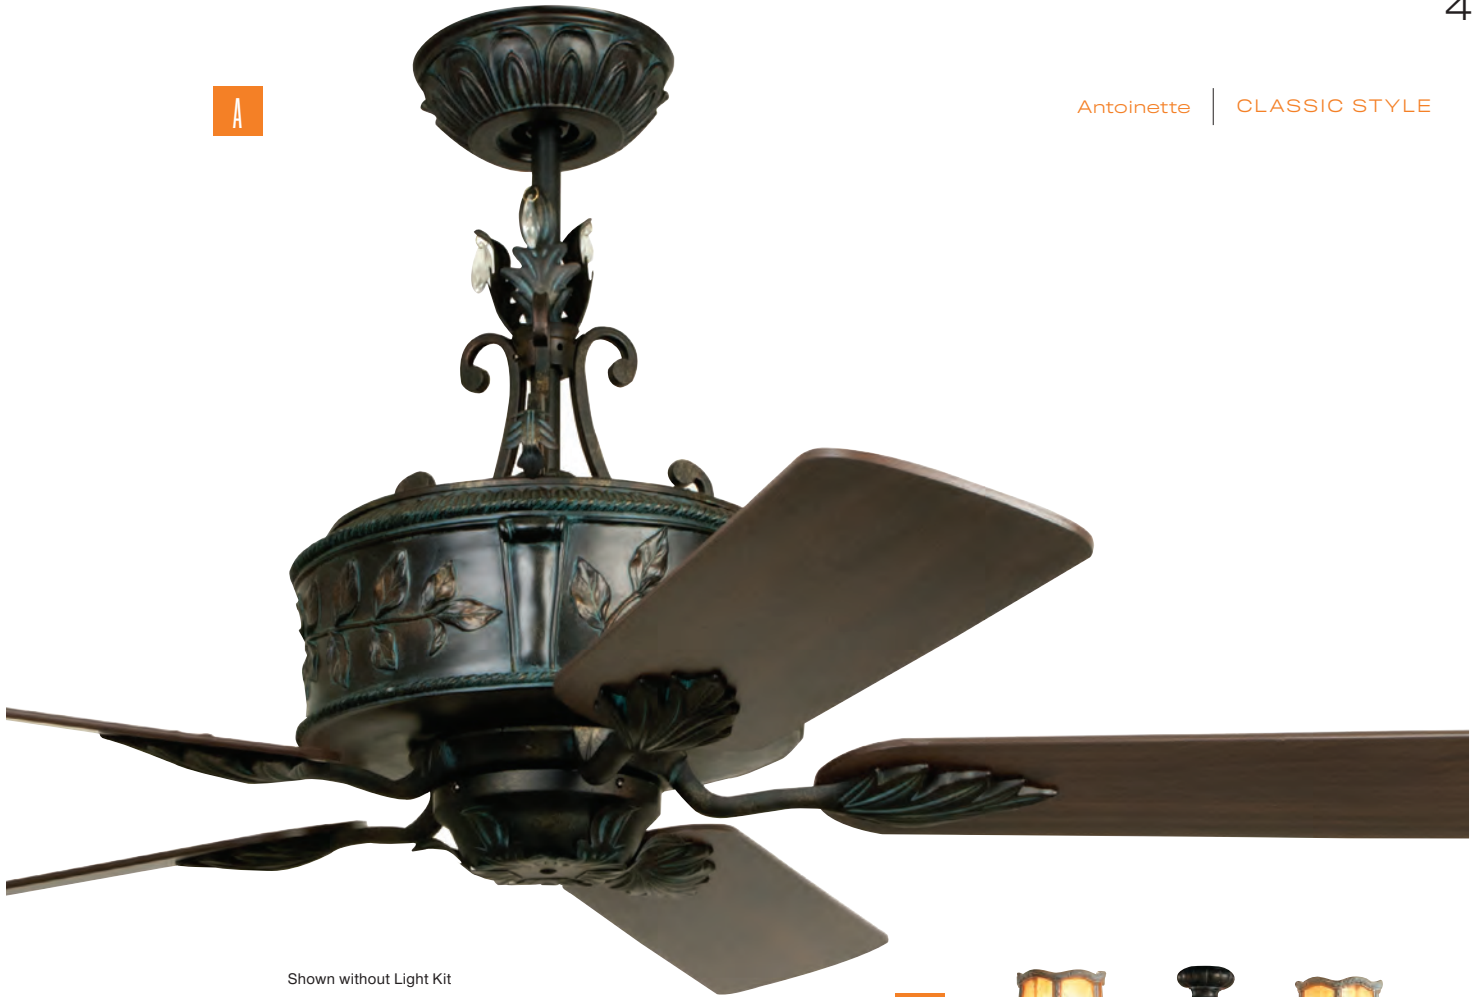

A

Antoinette | CLASSIC STYLE

Shown without Light Kit

B

A | Antique Verde 54" Antoinette
 Model-Finish **ANT54AV5WCR**
 Item No. **16579**
 Blade-Finish **Walnut/Aged Cherry**
 Light-Finish **Optional (Shown without Light Kit)**

B | Antique Verde Light Kit
 Model **ECK898AV**
 Item No. **24138**
Three Silk Shades
Downlight 3X40 Watt Bulbs Included
(Light Kit Sold Separately)

AVAILABLE FINISHES

AV | Antique Verde

LIGHT KIT

Optional

REMOTES (Included)

Wall Remote Control - WCR