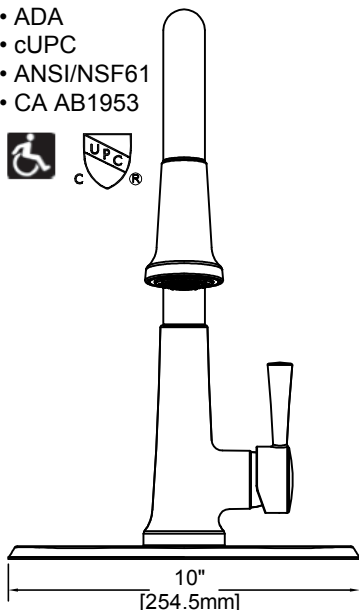

COMPLIES WITH:

- ASME A112.18.1/CSA B125.1
- ADA
- cUPC
- ANSI/NSF61
- CA AB1953

With 3-hole escutcheon