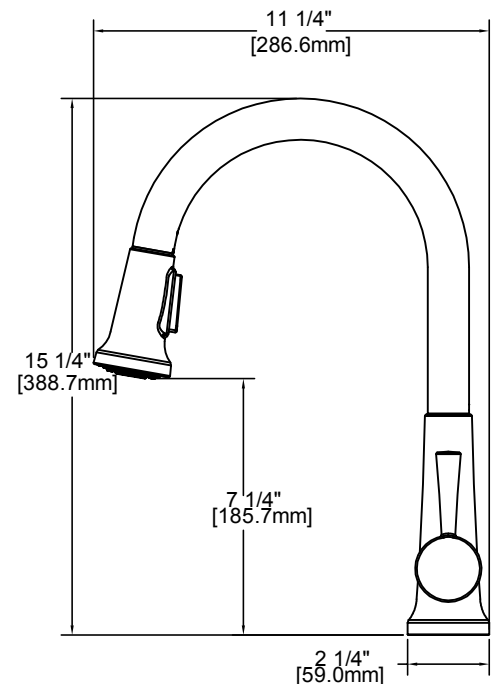

#### FEATURES

- Removable ceramic disc cartridge
- One 1 3/8" (35mm) diameter faucet hole required for single hole installation, Three 1 3/8" (35mm) diameter faucet holes required for three hole installation
- Optional 3-hole escutcheon plate included with faucet
- 1.5GPM flow regulator installed
  - Optional 2.2GPM flow regulator also included with the faucet
- Braided stainless steel supply lines
- 3/8" female compression hose connections with 1/2" male IPS thread adaptors
- 360° spout rotation
- Max countertop thickness: 2.5" (63mm)
- Braided black nylon hand spray hose
- 3-function hand spray (Aerated, Spray, Pause)
- Hand spray operation:
  - Press button for spray, press again to revert to stream, hold for pause
- Easy-Clean rubberized spray face
- Solid brass waterway construction
- Quick connect hand spray fittings for fast installation
- Free-flex hand spray hose for maximum range of motion
- Forward-Only handles = No backsplash interference
- Available finishes:
  - Chrome LK6000CR
  - Lustrous Steel LK6000LS
- Ship weight: 5.5 lbs (2.5 kg)

#### COMPLIES WITH:

- ASME A112.18.1/CSA B125.1
- ADA
- cUPC
- ANSI/NSF61
- CA AB1953

With 3-hole escutcheon

With 3-hole escutcheon

Elkay

elkayusa.com

2222 Camden Court, Oak Brook, IL 60523

1-630-574-8484 Fax: 1-630-574-4509