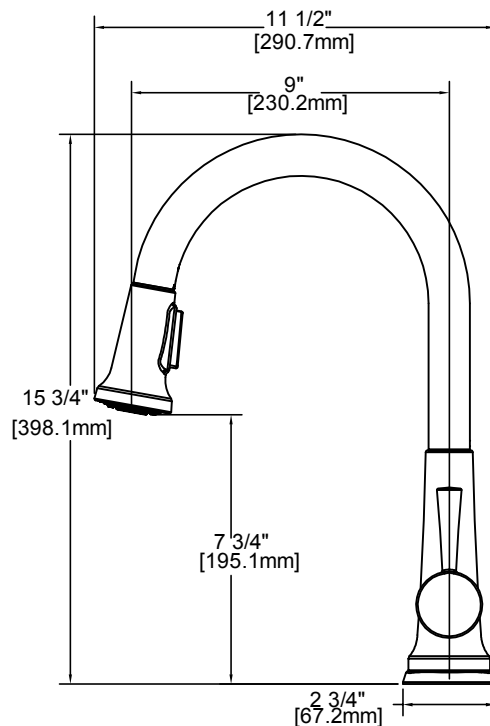

#### FEATURES

- Removable ceramic disc cartridge
- One 1 3/8" (35mm) diameter faucet hole required for single hole installation, Three 1 3/8" (35mm) diameter faucet holes required for three hole installation
- Optional 3-hole escutcheon plate included with faucet
- 1.5GPM flow regulator installed
  - Optional 2.2GPM flow regulator also included with the faucet
- Braided stainless steel supply lines
- 3/8" female compression hose connections with 1/2" male IPS thread adaptors
- 360° spout rotation
- Max countertop thickness: 2.5" (63mm)
- Braided black nylon hand spray hose
- 3-function hand spray (Aerated, Spray, Pause)
- Hand spray operation:
  - Press button for spray, press again to revert to stream, hold for pause
- Easy-Clean rubberized spray face
- Solid brass waterway construction
- Quick connect hand spray fittings for fast installation
- Free-flex hand spray hose for maximum range of motion
- Forward-Only handles = No backsplash interference
- Available finishes:
  - Chrome LK6000CR
  - Lustrous Steel LK6000LS
- Ship weight: 5.5 lbs (2.5 kg)

#### COMPLIES WITH:

- ASME A112.18.1/CSA B125.1
- ADA
- cUPC
- ANSI/NSF61
- CA AB1953

With 3-hole escutcheon

With 3-hole escutcheon

Elkay

elkayusa.com

2222 Camden Court, Oak Brook, IL 60523

1-630-574-8484 Fax: 1-630-574-4509