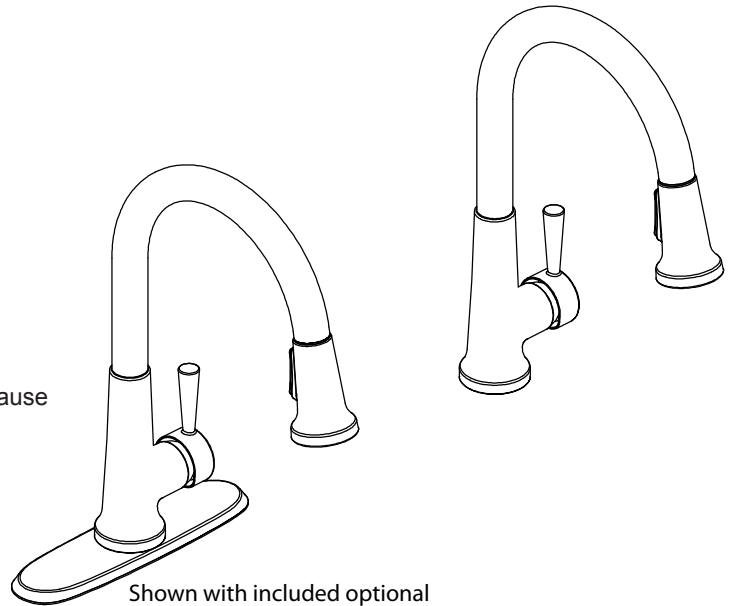

### Everyday Single Handle Pull-Down Kitchen Faucet Model LK6000

#### FEATURES

- Removable ceramic disc cartridge
- One 1 3/8" (35mm) diameter faucet hole required for single hole installation, Three 1 3/8" (35mm) diameter faucet holes required for three hole installation
- Optional 3-hole escutcheon plate included with faucet
- 1.5GPM flow regulator installed
  - Optional 2.2GPM flow regulator also included with the faucet
- Braided stainless steel supply lines
- 3/8" female compression hose connections with 1/2" male IPS thread adaptors
- 360° spout rotation
- Max countertop thickness: 2.5" (63mm)
- Braided black nylon hand spray hose
- 3-function hand spray (Aerated, Spray, Pause)
- Hand spray operation:
  - Press button for spray, press again to revert to stream, hold for pause
- Easy-Clean rubberized spray face
- Solid brass waterway construction
- Quick connect hand spray fittings for fast installation
- Free-flex hand spray hose for maximum range of motion
- Forward-Only handles = No backsplash interference
- Available finishes:
  - Chrome LK6000CR
  - Lustrous Steel LK6000LS
- Ship weight: 5.5 lbs (2.5 kg)

#### ACCESSORIES (Sold Separately):

- LK105 - Air gap
- LK320 - Soap dispenser