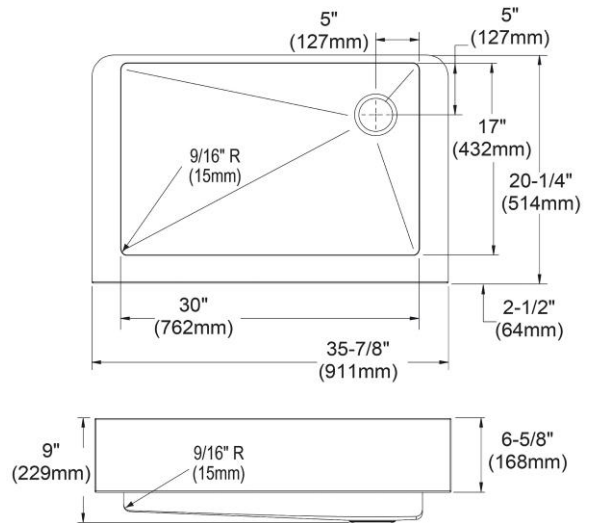

PART: _____ QTY: _____

PROJECT: _____

CONTACT: _____

DATE: _____

NOTES: _____

APPROVAL: _____

In keeping with our policy of continuing product improvement, Elkay reserves the right to change product specifications without notice. Please visit elkay.com for the most current version of Elkay product specification sheets. This specification describes an Elkay product with design, quality, and functional benefits to the user. When making a comparison of other producers' offerings, be certain these features are not overlooked.