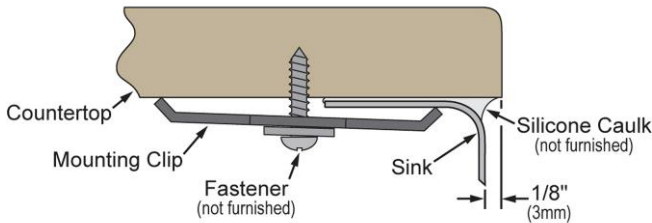

PRODUCT SPECIFICATIONS

Elkay Crosstown® Stainless Steel 35-7/8" x 20-1/4" x 9", Single Bowl Farmhouse Sink Kit. Sink is manufactured from 18 gauge 304 Stainless Steel with a Polished Satin finish, Rear Right drain placement, and Sound Guard.

Installation Type:	Farmhouse
Material:	304 Stainless Steel
Finish:	Polished Satin
Gauge:	18
Sound Deadening:	Sound Guard
Number of Bowls:	1
Sink Dimensions:	35-7/8" x 20-1/4" x 9"
Bowl 1 Dimensions:	30" x 17" x 9"
Drain Size:	3-1/2" (89mm)
Drain Location:	Rear Right
Minimum Cabinet Size:	36"
Mounting Hardware:	Part # 54300008 included

Included with Product: ECTRUF30179R sink, GFOBG3017RSS bottom grid, LK35 drain

Installation Profile:

1/8" OVERHANG

Designed to affix to the underside of any solid surface countertop.

OPTIONAL ACCESSORIES

Faucet:	LK3000CR, LK3001CR, LK5000CR, LK5000LS, LK6000CR, LK6000LS
Sinkmate:	LKSMHSL
Soap Dispenser:	LK320