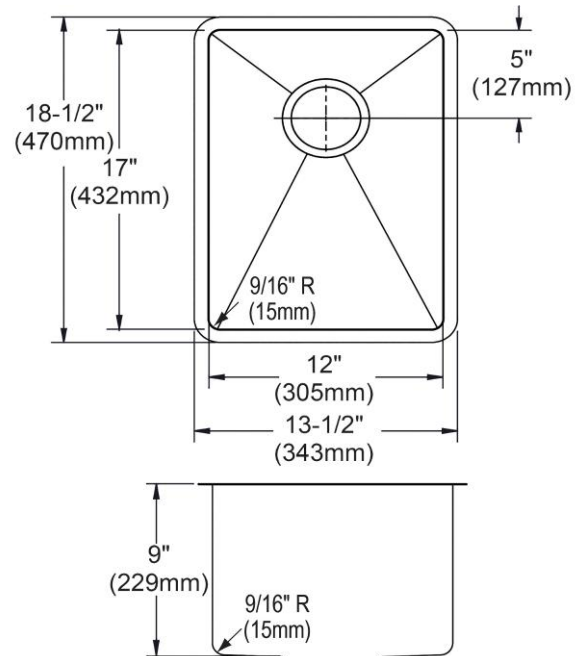

PART: _____ QTY: _____
PROJECT: _____
CONTACT: _____
DATE: _____
NOTES: _____
APPROVAL: _____

In keeping with our policy of continuing product improvement, Elkay reserves the right to change product specifications without notice. Please visit [elkay.com](#) for the most current version of Elkay product specification sheets. This specification describes an Elkay product with design, quality, and functional benefits to the user. When making a comparison of other producers' offerings, be certain these features are not overlooked.