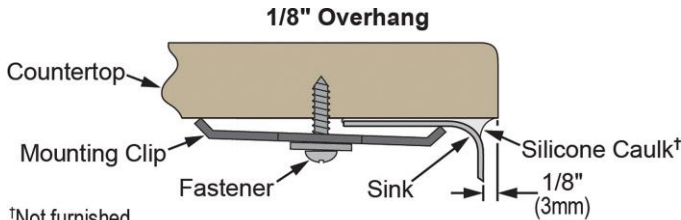

PRODUCT SPECIFICATIONS

Crosstown™ Stainless Steel Single Bowl Undermount Bar Sink Kit. Overall dimensions are 13-1/2" x 18-1/2" x 9". Sink is manufactured from 18 gauge 304 Stainless Steel with a Polished Satin finish, Rear Center drain placement and SoundGuard®.

Installation Type:	Undermount
Material:	304 Stainless Steel
Finish:	Polished Satin
Gauge:	18
Sound Deadening:	SoundGuard®
Number of Bowls:	1
Sink Dimensions:	13-1/2" x 18-1/2" x 9"
Bowl 1 Dimensions:	12" x 17" x 9"
Drain Size:	3-1/2" (89mm)
Drain Location:	Rear Center
Minimum Cabinet Size:	18"
Mounting Hardware:	Part # 54300008 included
Template Included:	Yes
Cutout Template #:	1000001378

Template is available for download at [elkay.com](#)

Installation Profile:

†Not furnished

Designed to affix to the underside of any solid surface countertop.

OPTIONAL ACCESSORIES

Cutting Board:	LKCBF17HW
Faucet:	LK2477CR
Sinkmate:	LKSM17, LKSMHOOK, LKSMSPONGE, LKSMHSL
Soap Dispenser:	LK320