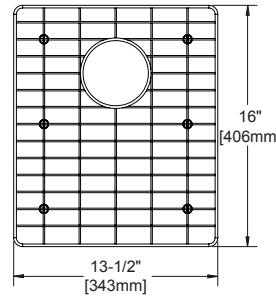

FEATURES

- Nickel-bearing stainless steel
- Bright finish
- Gray feet
- Designed to fit specific sink bowl geometry
- Dishwasher safe

GFOGB1217SS
Fits bowl size 12" X 17"

GFOBG1517SS
Fits bowl size 14-1/2" X 17"

GFOBG1717SS
Fits bowl size 17" X 17"

GFOGB2417RSS
Fits bowl size 24" X 17"
Replacement Left & Right
Grids Available

GFOGB3017RSS
Fits bowl size 30" X 17"
Replacement Left & Right
Grids Available