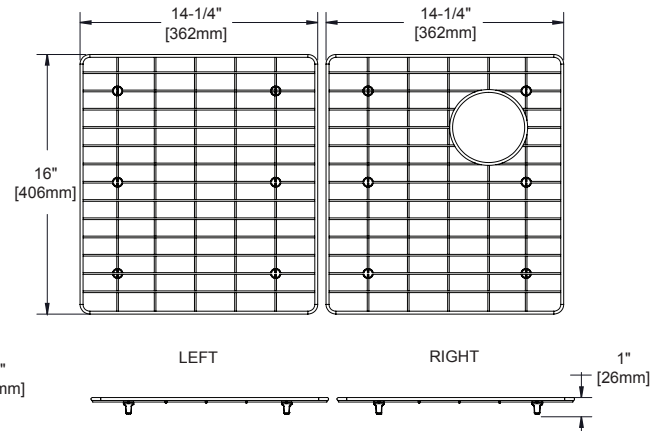

FEATURES

- Nickel-bearing stainless steel
- Bright finish
- Gray feet
- Designed to fit specific sink bowl geometry
- Dishwasher safe

GFOGB1217SS
Fits bowl size 12" X 17"

GFOBG1517SS
Fits bowl size 14-1/2" X 17"

GFOBG1717SS
Fits bowl size 17" X 17"

GFOGB2417RSS
Fits bowl size 24" X 17"
Replacement Left & Right
Grids Available

GFOGB3017RSS
Fits bowl size 30" X 17"
Replacement Left & Right
Grids Available