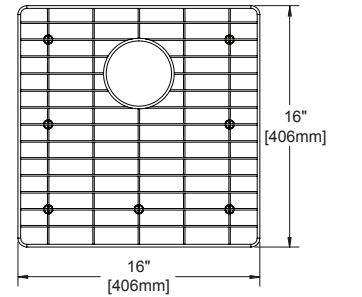

FEATURES

- Nickel-bearing stainless steel
- Bright finish
- Gray feet
- Designed to fit specific sink bowl geometry
- Dishwasher safe

GFOGB1217SS
Fits bowl size 12" X 17"

GFOBG1517SS
Fits bowl size 14-1/2" X 17"

GFOBG1717SS
Fits bowl size 17" X 17"

GFOGB2417RSS
Fits bowl size 24" X 17"
Replacement Left & Right
Grids Available

GFOGB3017RSS
Fits bowl size 30" X 17"
Replacement Left & Right
Grids Available