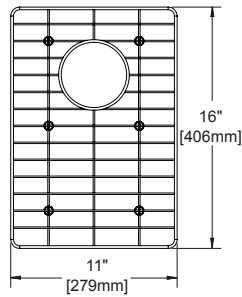

FEATURES

- Nickel-bearing stainless steel
- Bright finish
- Gray feet
- Designed to fit specific sink bowl geometry
- Dishwasher safe

GFOGB1217SS
Fits bowl size 12" X 17"

GFOBG1517SS
Fits bowl size 14-1/2" X 17"

GFOBG1717SS
Fits bowl size 17" X 17"

GFOGB2417RSS
Fits bowl size 24" X 17"
Replacement Left & Right
Grids Available

GFOGB3017RSS
Fits bowl size 30" X 17"
Replacement Left & Right
Grids Available