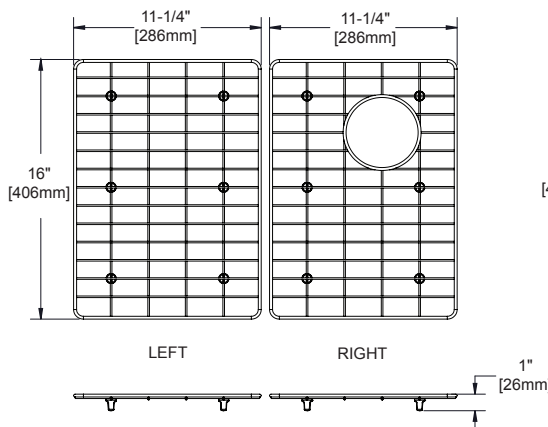

FEATURES

- Nickel-bearing stainless steel
- Bright finish
- Gray feet
- Designed to fit specific sink bowl geometry
- Dishwasher safe

GFOGB1217SS
Fits bowl size 12" X 17"

GFOBG1517SS
Fits bowl size 14-1/2" X 17"

GFOBG1717SS
Fits bowl size 17" X 17"

GFOGB2417RSS
Fits bowl size 24" X 17"
Replacement Left & Right
Grids Available

GFOGB3017RSS
Fits bowl size 30" X 17"
Replacement Left & Right
Grids Available