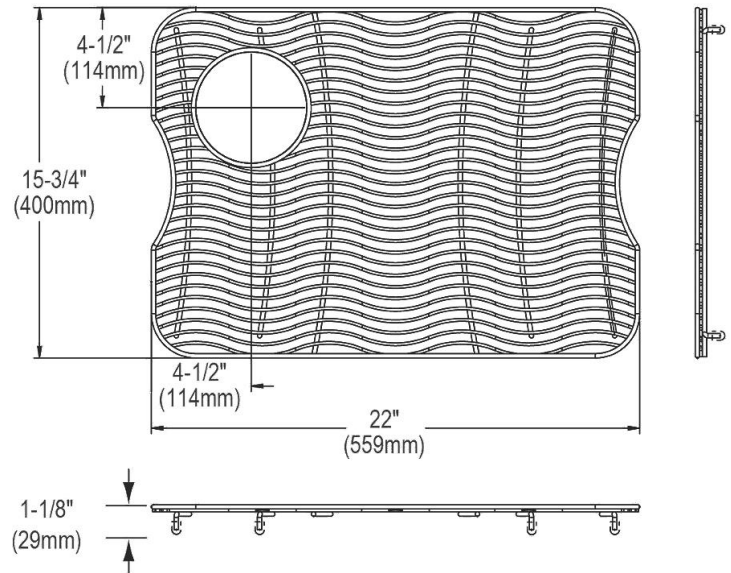

Material:	Stainless Steel
Finish:	Polished Stainless Steel
Dimensions:	22" x 15-3/4" x 1-1/8"
Fits Bowl Size(s):	23" x 16-3/4"

Special Note: For bowls with rear left drain opening.

AMERICAN PRIDE. A LIFETIME TRADITION.
Like your family, the Elkay family has values and traditions that endure. For almost a century, Elkay has been a family-owned and operated company, providing thousands of jobs that support our families and communities.

[Clean and Care Manual (PDF)](#)

[Clean and Care Manual (PDF)](#)

[Warranty (PDF)](#)