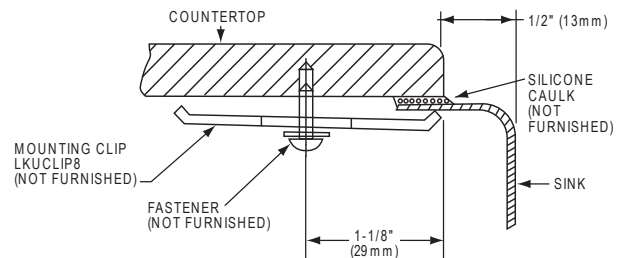

In keeping with our policy of continuing product improvement, Elkay reserves the right to change product specifications without notice. Please visit elkayusa.com for most current version of Elkay product specification sheets.

This specification describes an Elkay product with design, quality and functional benefits to the user. When making a comparison of other producers' offerings, be certain these features are not overlooked.

Elkay

elkayusa.com

2222 Camden Court
Oak Brook, IL 60523

Printed in U.S.A.
©2010 Elkay

(Rev. 04/10) 1-384