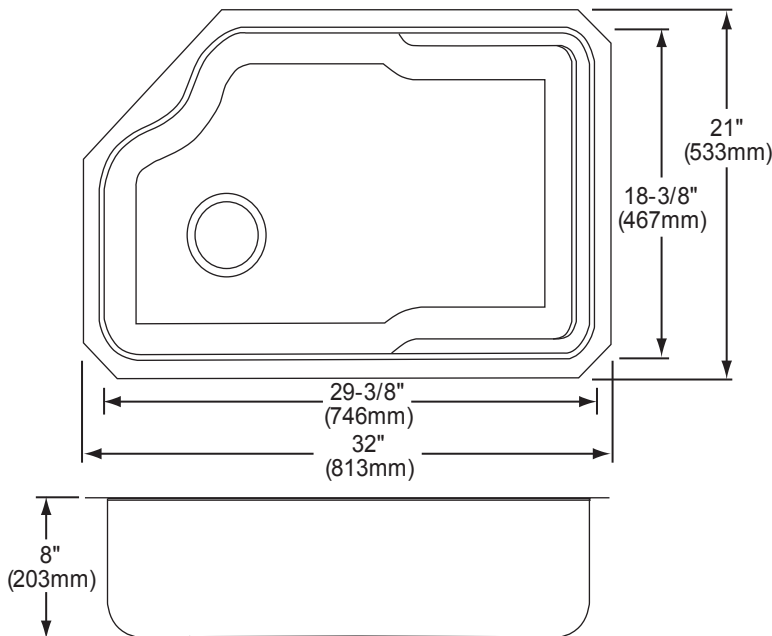

#### SINK DIMENSIONS\*

Model Number	Overall		Inside Bowl			Cutout in Countertop	Minimum Cabinet Size
	L	W	L	W	D		
MYSTICE3021BG	32 (813mm)	21 (533mm)	29 <sup>3</sup> / <sub>8</sub> (746mm)	18 <sup>3</sup> / <sub>8</sub> (467mm)	8 (203mm)	See Template**	36 (914mm)

\*Length is left to right. Width is front to back.

\*\*Template is packed with every sink.

Removable Shelf  
LKPSE3021SS

LKPSE3021SS Illustrated

Model MYSTICE3021BG Illustrated