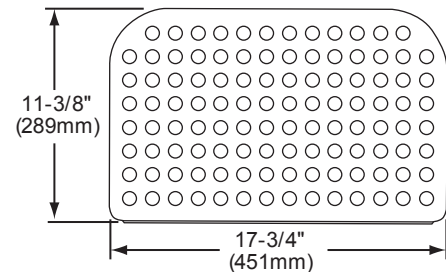

#### SINK DIMENSIONS\*

Model Number	Overall		Inside Bowl			Cutout in Countertop	Minimum Cabinet Size
	L	W	L	W	D		
MYSTICE3021BG	32 (813mm)	21 (533mm)	29 <sup>3</sup> / <sub>8</sub> (746mm)	18 <sup>3</sup> / <sub>8</sub> (467mm)	8 (203mm)	See Template**	36 (914mm)

\*Length is left to right. Width is front to back.

\*\*Template is packed with every sink.

Removable Shelf  
LKPSE3021SS

LKPSE3021SS Illustrated

Model MYSTICE3021BG Illustrated