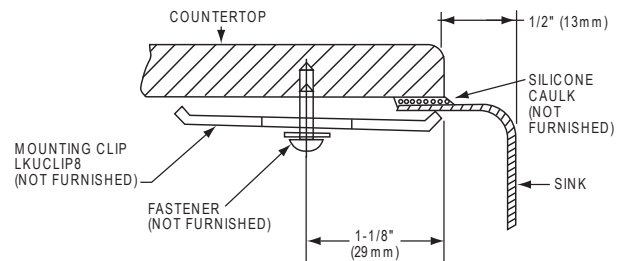

Installation Profile

The template provided with each sink provides the only type of installation recommended by Elkay.