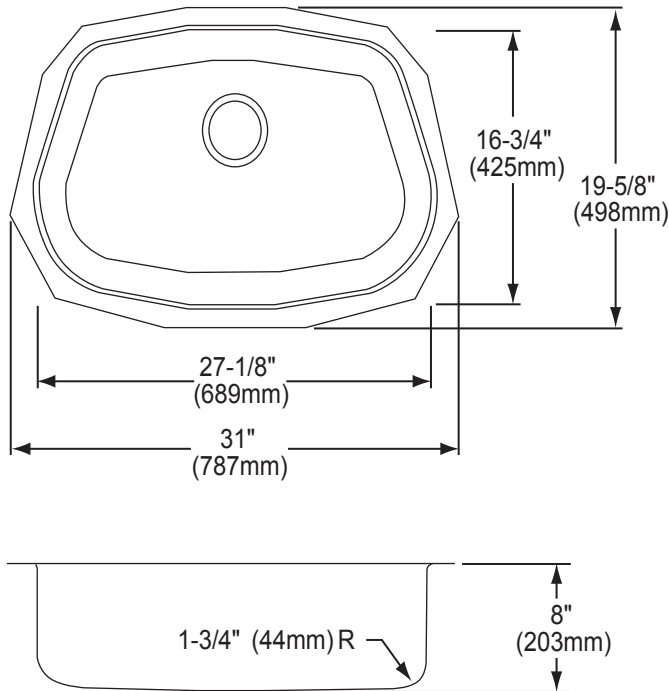

#### OTHER

Drain Opening: 3-1/2" (89mm).

NOTE: All Elkay undermount sinks are designed to affix to the underside of any solid surface countertop.

Installation: See illustrated profile below.

This sink complies with ASME A112.19.3-2008/CSA B45.4-08

Model MYSTICE2717CB

Model MYSTICE2717CB  
(Without Cutting Board)

Model CB2919  
Cutting Board

#### SINK DIMENSIONS\*

Model Number	Overall		In side Bowl			Cutout in Countertop	Minimum Cabinet Size
	L	W	L	W	D		
MYSTICE2717CB	31 (787mm)	19 <sup>5</sup> / <sub>8</sub> (498mm)	27 <sup>1</sup> / <sub>8</sub> (689mm)	16 <sup>3</sup> / <sub>4</sub> (425mm)	8 (203mm)	See Template**	36 (914mm)

\*Length is left to right. Width is front to back.

\*\*Template is packed with every sink.