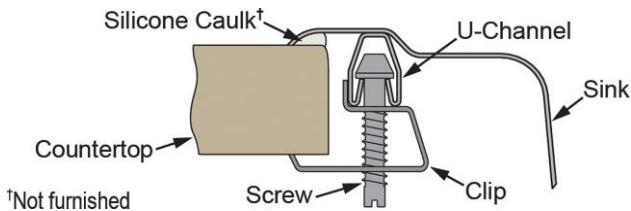

e-dock ACCESSORIES*

Model Number	Description	Overall			Material
		L	W	D	
LKEKSPONGE	Sponge Holder	3-1/2 (89mm)	1-1/4 (32mm)	3-1/8 (79mm)	Stainless Steel
LKEKLEDGE	Ledge	2-5/8 (67mm)	3-1/2 (89mm)	3-7/8 (98mm)	Stainless Steel
LKEKHOOK	Hook	1-3/4 (44mm)	1-1/8 (29mm)	2-7/16 (62mm)	Stainless Steel
LKEKUTENSIL	Utensil Holder	3 (76mm)	2-1/2 (51mm)	5-3/8 (137mm)	Stainless Steel
LKDEK35	Disposal Cover	2-11/16 (68mm)	2-11/16 (68mm)	1-1/4 (32mm)	Stainless Steel

*Furnished with magnet (LKEKMAGNET)

Hole Drilling Configurations:

1-1/2" (38mm) Diameter Faucet Holes on 4" (102mm) Centers

Installation Profile:

OPTIONAL ACCESSORIES

Bottom Grid:	LKWBG1316SS
Cutting Board:	CB1613, CB1713, CBR1316, CBS1316
Drain:	LK99
Faucet:	LKGT1041, LKGT2041
Hardware:	LK364, LK463
Rinsing Basket:	LKWBRB1316SS, LKWERBSS
Sinkmate:	LKDEK35, LKEKLEDGE, LKEKSPONGE, LKEKUTENSIL
Soap Dispenser:	LKGT1054