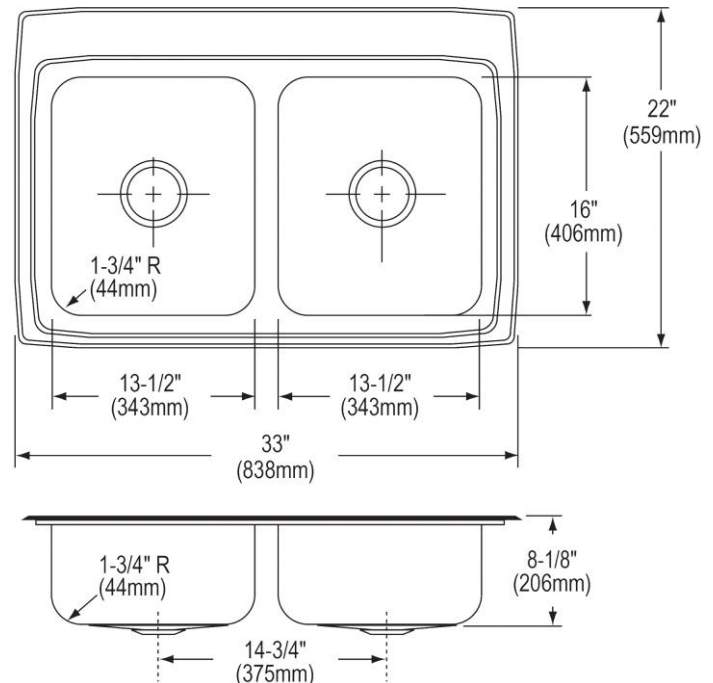

Included with Product: one LKEKHOOK eDock Hook

AMERICAN PRIDE. A LIFETIME TRADITION. Like your family, the Elkay family has values and traditions that endure. For almost a century, Elkay has been a family-owned and operated company, providing thousands of jobs that support our families and communities.

Sinks are listed by IAPMO® as meeting the applicable requirements of the Uniform Plumbing Code®, International c® Plumbing Code®, and National Plumbing Code of Canada.

Product Compliance: BUY AMERICAN ACT
ASME A112.19.3/CSA B45.4

[Clean and Care Manual (PDF)](#)
[Installation Instructions (PDF)](#)
[Limited Lifetime Warranty (PDF)](#)