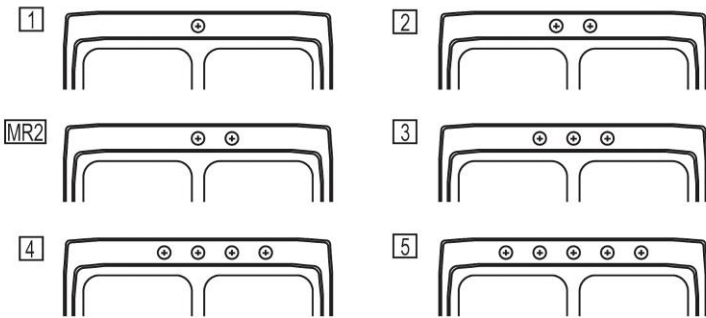

Hole Drilling Configurations:

1-1/2" (38mm) Diameter Faucet Holes on 4" (102mm) Centers