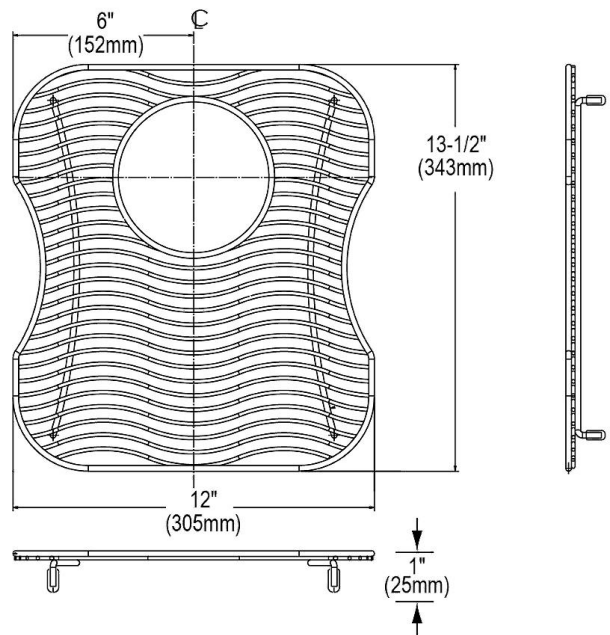

AMERICAN PRIDE. A LIFETIME TRADITION.

Like your family, the Elkay family has values and traditions that endure. For almost a century, Elkay has been a family-owned and operated company, providing thousands of jobs that support our families and communities.

[Clean and Care Manual (PDF)](#)

[Clean and Care Manual (PDF)](#)

[Warranty (PDF)](#)