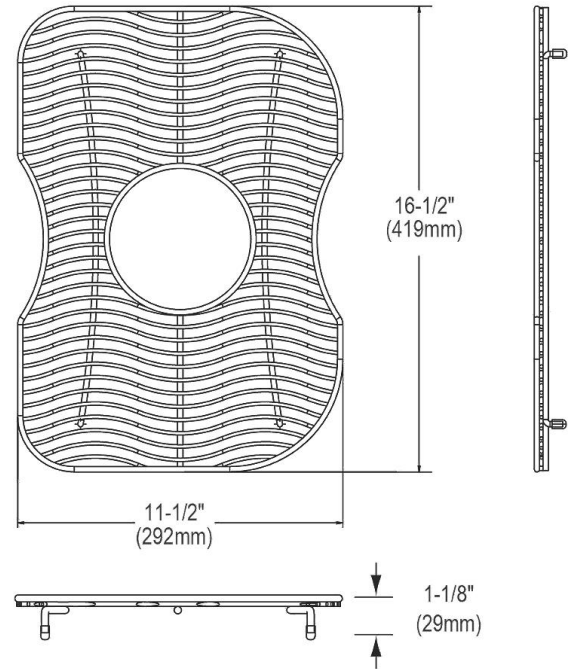

Material:	Stainless Steel
Finish:	Polished Stainless Steel
Dimensions:	11-1/2" x 16-1/2" x 1-1/8"
Fits Bowl Size(s):	13-7/16" x 18-9/16"

AMERICAN PRIDE. A LIFETIME TRADITION.
Like your family, the Elkay family has values and traditions that endure. For almost a century, Elkay has been a family-owned and operated company, providing thousands of jobs that support our families and communities.

[Clean and Care Manual (PDF)](#)

[Clean and Care Manual (PDF)](#)

[Warranty (PDF)](#)