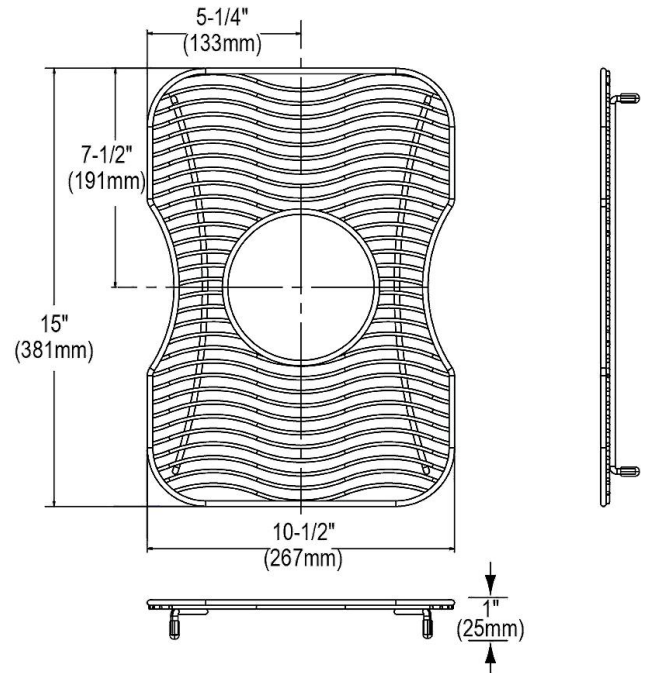

AMERICAN PRIDE. A LIFETIME TRADITION.

Like your family, the Elkay family has values and traditions that endure. For almost a century, Elkay has been a family-owned and operated company, providing thousands of jobs that support our families and communities.

[Clean and Care Manual (PDF)](#)

[Clean and Care Manual (PDF)](#)

[Warranty (PDF)](#)