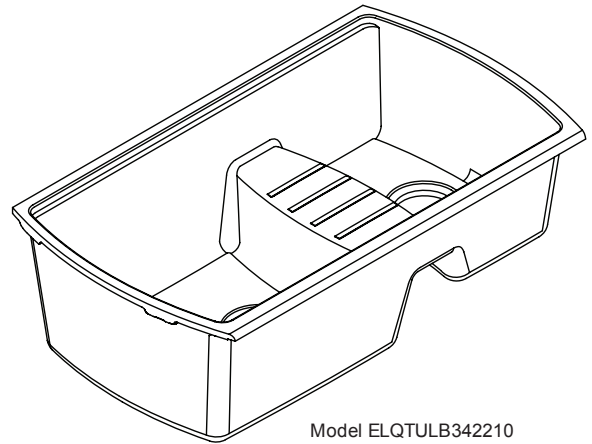

DESIGN FEATURES

Bowl Depth: 10" (254mm) and 8" (203mm).

Rim Height: 3/8" (10mm).

Material: Elkay Quartech.

Work Bench: 4-3/4" (121mm) from top of rim.

Color Options with natural accents: Black (BK), Husk (HK), Java (JV) or White (WH).

Reversible design, sink can be rotated so small bowl is on the left.

OTHER

Drain Opening: 3-1/2" (89mm).

These sinks comply with ANSI Z124.6 and CSA B45-02.

These sinks are listed by the International Association of Plumbing and Mechanical Officials as meeting the requirements of the Uniform Plumbing Code.

SINK DIMENSIONS*

Model Number	Overall		Inside Large Bowl			Inside Small Bowl			Cutout in Countertop	Minimum Cabinet Size
	L	W	L	W	D	L	W	D		
ELQTULB432210BK	32-1/2"	18-3/4"	16-3/4"	16"	10"	8-3/4"	16"	8"	See Template**	36"
ELQTULB432210WH	(826mm)	(476mm)	(425mm)	(406mm)	(254mm)	(222mm)	(406mm)	(204mm)		(914mm)
ELQTULB432210HK										
ELQTULB432210JV										

*Length is left to right. Width is front to back.

**Template and countertop mounting clips are packed with every sink.

Model ELQTULB342210

Installation Profile

The template provides the only type of installation recommended by Elkay.