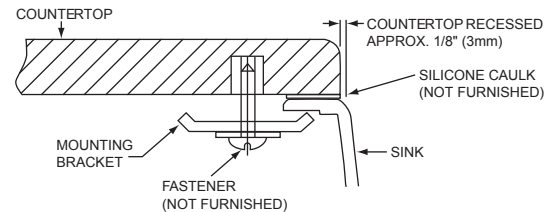

DESIGN FEATURES

Bowl Depth: 10" (254mm) and 8" (203mm).

Rim Height: 3/8" (10mm).

Material: Elkay Quartech.

Work Bench: 4-3/4" (121mm) from top of rim.

Color Options with natural accents: Black (BK), Husk (HK), Java (JV) or White (WH).

SINK DIMENSIONS*

Model Number	Overall		Inside Large Bowl			Inside Small Bowl			Cutout in Countertop	Minimum Cabinet Size
	L	W	L	W	D	L	W	D		
ELQTULB432210BK	32-1/2"	18-3/4"	16-3/4"	16"	10"	8-3/4"	16"	8"	See Template**	36"
ELQTULB432210WH	(826mm)	(476mm)	(425mm)	(406mm)	(254mm)	(222mm)	(406mm)	(204mm)		(914mm)
ELQTULB432210HK										
ELQTULB432210JV										

*Length is left to right. Width is front to back.

**Template and countertop mounting clips are packed with every sink.

Model ELQTULB342210

Installation Profile

The template provides the only type of installation recommended by Elkay.