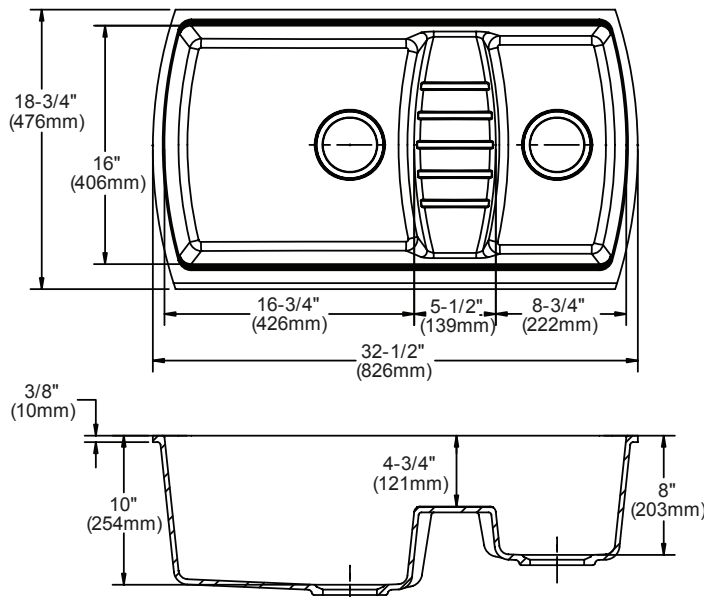

DESIGN FEATURES

Bowl Depth: 10" (254mm) and 8" (203mm).

Rim Height: 3/8" (10mm).

Material: Elkay Quartech.

Work Bench: 4-3/4" (121mm) from top of rim.

Color Options with natural accents: Black (BK), Husk (HK), Java (JV) or White (WH).

Reversible design, sink can be rotated so small bowl is on the left.

OTHER

Drain Opening: 3-1/2" (89mm).

These sinks comply with ANSI Z124.6 and CSA B45-02.

These sinks are listed by the International Association of Plumbing and Mechanical Officials as meeting the requirements of the Uniform Plumbing Code.

SINK DIMENSIONS*

Model Number	Overall		Inside Large Bowl			Inside Small Bowl			Cutout in Countertop	Minimum Cabinet Size
	L	W	L	W	D	L	W	D		
ELQTULB432210BK	32-1/2"	18-3/4"	16-3/4"	16"	10"	8-3/4"	16"	8"	See Template**	36"
ELQTULB432210WH	(826mm)	(476mm)	(425mm)	(406mm)	(254mm)	(222mm)	(406mm)	(204mm)		(914mm)
ELQTULB432210HK										
ELQTULB432210JV										

*Length is left to right. Width is front to back.

**Template and countertop mounting clips are packed with every sink.

Model ELQTULB342210

Installation Profile

The template provides the only type of installation recommended by Elkay.