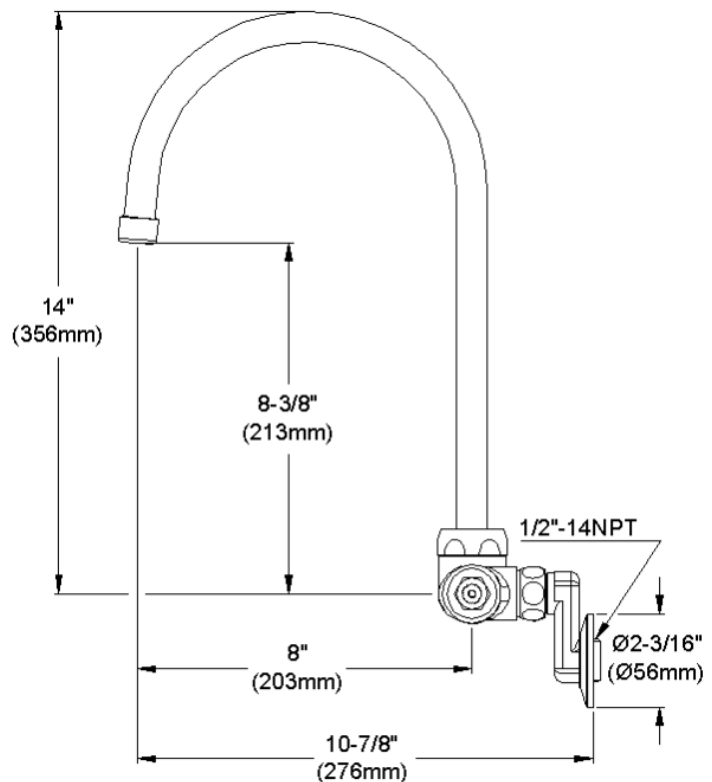

#### GENERAL FEATURES

- Quarter turn ceramic disc cartridge
- Solid brass construction
- Chrome finish
- Replacement cartridge A70001 for cold
- Replacement cartridge A70002 for hot
- Includes spout swing restriction pin
- 2" offset for adjustable installation, 1/2" NPT Female Inlets

#### COMPLIES WITH:

- ASME/ANSI A112.18.1
- CSA B125-01
- NSF/ANSI 61
- ADA
- UPC/CUPC
- IAPMO Listed

Wristblade Handle 6 inch, Two Piece

Replacement Handle A55388  
Replacement Escutcheon A55391

**FRONT VIEW**

(shown less handles)

**SIDE VIEW**

<b>Job Name:</b>	<b>Item #:</b>
<b>Notes:</b>	
<b>Architect/Engineer Approval:</b>	<b>Date: 10/17/2005</b>

For warranty information go to [www.elkayusa.com](http://www.elkayusa.com)