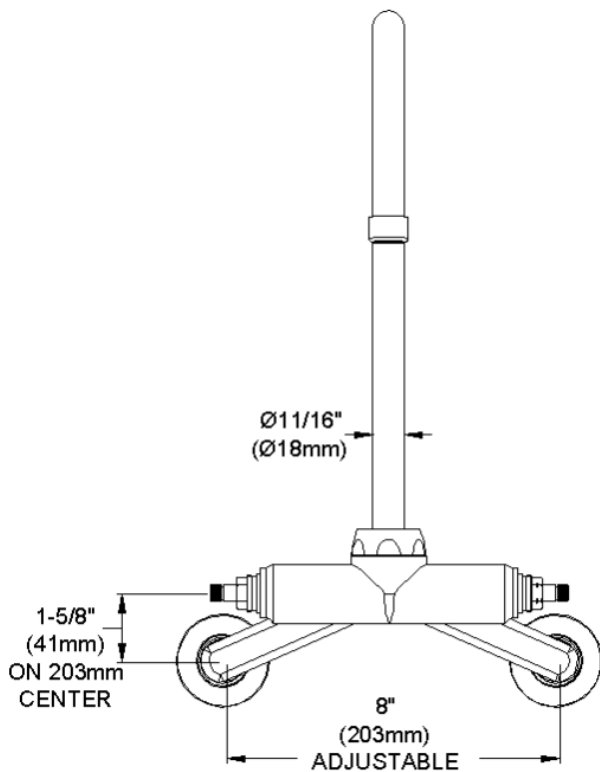

#### GENERAL FEATURES

- Quarter turn ceramic disc cartridge
- Solid brass construction
- Chrome finish
- Replacement cartridge A70001 for cold
- Replacement cartridge A70002 for hot
- Includes spout swing restriction pin
- 2" offset for adjustable installation, 1/2" NPT Female Inlets

#### COMPLIES WITH:

- ASME/ANSI A112.18.1
- CSA B125-01
- NSF/ANSI 61
- ADA
- UPC/CUPC
- IAPMO Listed

Wristblade Handle 6 inch, Two Piece

Replacement Handle A55388  
Replacement Escutcheon A55391

**FRONT VIEW**