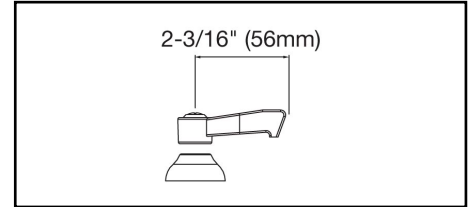

ELKAY[®]

SPECIFICATIONS

Commercial Faucet Model LK945AT12L2T Wall Mount 3"-8" Adjustable Centers Arc Tube 12"

GENERAL FEATURES

- Quarter turn ceramic disc cartridge
- Solid brass construction
- Chrome finish
- Replacement cartridge A70001 for cold
- Replacement cartridge A70002 for hot
- Includes spout swing restriction pin
- 2" offset for adjustable installation, 1/2" NPT Female Inlets

COMPLIES WITH:

- ASME/ANSI A112.18.1
- CSA B125-01
- NSF/ANSI 61
- ADA
- UPC/CUPC
- IAPMO Listed

Lever Handle 2 inch, Two Piece

Replacement Handle A55385
Replacement Escutcheon A55391

FRONT VIEW

(shown less handles)