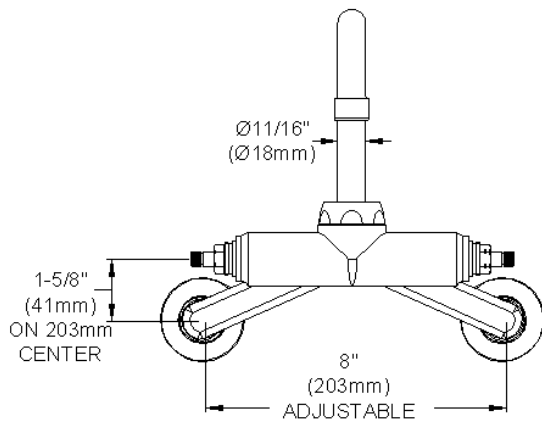

ELKAY[®]

SPECIFICATIONS

Commercial Faucet Model LK945AT12L2T Wall Mount 3"-8" Adjustable Centers Arc Tube 12"

GENERAL FEATURES

- Quarter turn ceramic disc cartridge
- Solid brass construction
- Chrome finish
- Replacement cartridge A70001 for cold
- Replacement cartridge A70002 for hot
- Includes spout swing restriction pin
- 2" offset for adjustable installation, 1/2" NPT Female Inlets

COMPLIES WITH:

- ASME/ANSI A112.18.1
- CSA B125-01
- NSF/ANSI 61
- ADA
- UPC/CUPC
- IAPMO Listed

Lever Handle 2 inch, Two Piece

Replacement Handle A55385
Replacement Escutcheon A55391

FRONT VIEW

(shown less handles)