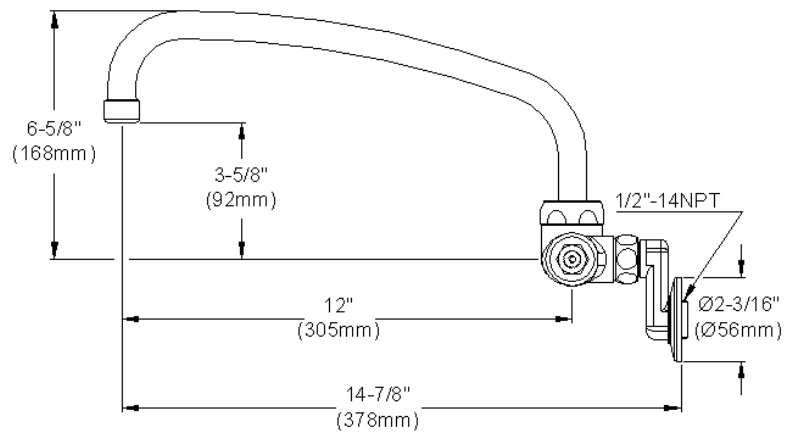

ELKAY[®]

SPECIFICATIONS

Commercial Faucet Model LK945AT12L2T Wall Mount 3"-8" Adjustable Centers Arc Tube 12"

GENERAL FEATURES

- Quarter turn ceramic disc cartridge
- Solid brass construction
- Chrome finish
- Replacement cartridge A70001 for cold
- Replacement cartridge A70002 for hot
- Includes spout swing restriction pin
- 2" offset for adjustable installation, 1/2" NPT Female Inlets

COMPLIES WITH:

- ASME/ANSI A112.18.1
- CSA B125-01
- NSF/ANSI 61
- ADA
- UPC/CUPC
- IAPMO Listed

Lever Handle 2 inch, Two Piece

Replacement Handle A55385
Replacement Escutcheon A55391

FRONT VIEW

(shown less handles)