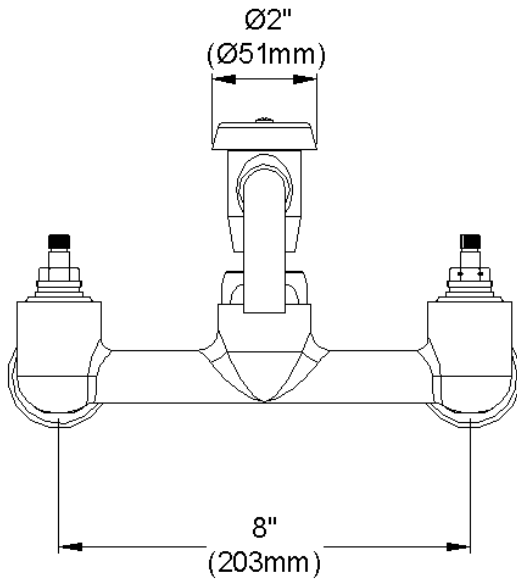

#### GENERAL FEATURES

- Quarter turn ceramic disc cartridge
- Solid brass construction
- Chrome finish
- Replacement cartridge A70001 for cold
- Replacement cartridge A70002 for hot
- Includes spout swing restriction pin
- 1/2" NPT Female Inlets

#### COMPLIES WITH:

- ASME/ANSI A112.18.1
- CSA B125-01
- NSF/ANSI 61
- ADA
- UPC/CUPC
- IAPMO Listed

Lever Handle 2 inch, Two Piece

Replacement Handle A55385  
Replacement Escutcheon A55390

**FRONT VIEW**