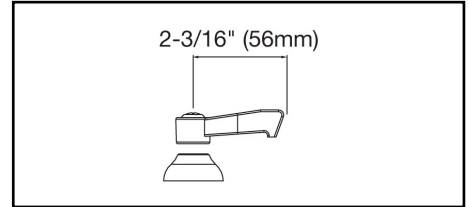

ELKAY®

SPECIFICATIONS

Commercial Faucet Model LK940VS07L2H Wall Mount 8" Center Vented Spout 7"

GENERAL FEATURES

- Quarter turn ceramic disc cartridge
- Solid brass construction
- Chrome finish
- Replacement cartridge A70001 for cold
- Replacement cartridge A70002 for hot
- Includes spout swing restriction pin
- 1/2" NPT Female Inlets

COMPLIES WITH:

- ASME/ANSI A112.18.1
- CSA B125-01
- NSF/ANSI 61
- ADA
- UPC/CUPC
- IAPMO Listed

Lever Handle 2 inch, Two Piece

Replacement Handle A55385
Replacement Escutcheon A55390