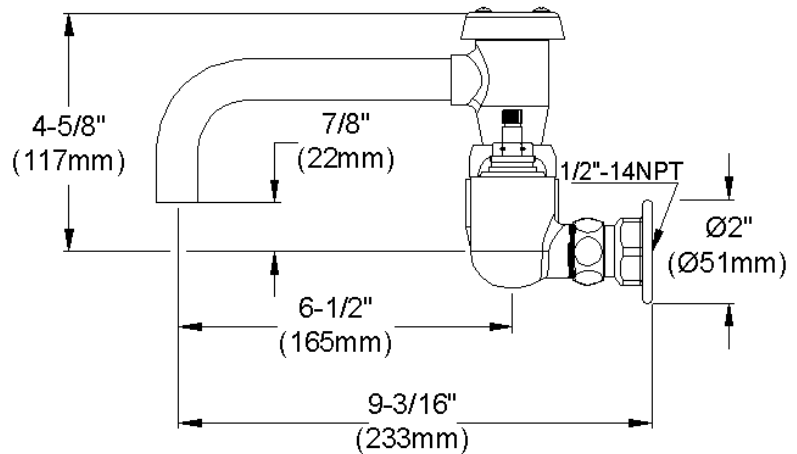

SIDE VIEW

Job Name:	Item #:
Notes:	
Architect/Engineer Approval:	Date: 10/10/2005

For warranty information go to www.elkayusa.com