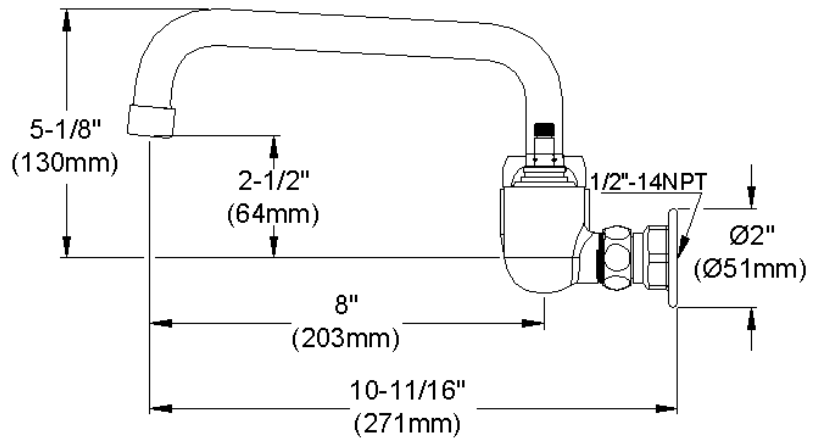

ELKAY[®]

SPECIFICATIONS

Commercial Faucet Model LK940TS08T4H Wall Mount 8" Center Tube Spout 8"

GENERAL FEATURES

- Quarter turn ceramic disc cartridge
- Solid brass construction
- Chrome finish
- Replacement cartridge A70001 for cold
- Replacement cartridge A70002 for hot
- Includes spout swing restriction pin
- 1/2" NPT Female Inlets

COMPLIES WITH:

- ASME/ANSI A112.18.1
- CSA B125-01
- NSF/ANSI 61
- ADA
- UPC/CUPC
- IAPMO Listed

Wristblade Handle 4 inch, Two Piece

Replacement Handle A55387
Replacement Escutcheon A55390

FRONT VIEW

(shown less handles)