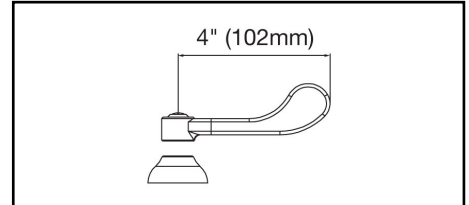

ELKAY[®]

SPECIFICATIONS

Commercial Faucet Model LK940TS08T4H Wall Mount 8" Center Tube Spout 8"

GENERAL FEATURES

- Quarter turn ceramic disc cartridge
- Solid brass construction
- Chrome finish
- Replacement cartridge A70001 for cold
- Replacement cartridge A70002 for hot
- Includes spout swing restriction pin
- 1/2" NPT Female Inlets

COMPLIES WITH:

- ASME/ANSI A112.18.1
- CSA B125-01
- NSF/ANSI 61
- ADA
- UPC/CUPC
- IAPMO Listed

Wristblade Handle 4 inch, Two Piece

Replacement Handle A55387
Replacement Escutcheon A55390

FRONT VIEW

(shown less handles)