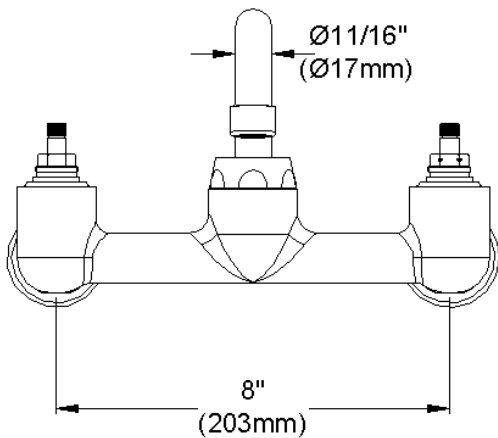

ELKAY[®]

SPECIFICATIONS

Commercial Faucet Model LK940TS08T4H Wall Mount 8" Center Tube Spout 8"

GENERAL FEATURES

- Quarter turn ceramic disc cartridge
- Solid brass construction
- Chrome finish
- Replacement cartridge A70001 for cold
- Replacement cartridge A70002 for hot
- Includes spout swing restriction pin
- 1/2" NPT Female Inlets

COMPLIES WITH:

- ASME/ANSI A112.18.1
- CSA B125-01
- NSF/ANSI 61
- ADA
- UPC/CUPC
- IAPMO Listed

Wristblade Handle 4 inch, Two Piece

Replacement Handle A55387
Replacement Escutcheon A55390

FRONT VIEW

(shown less handles)